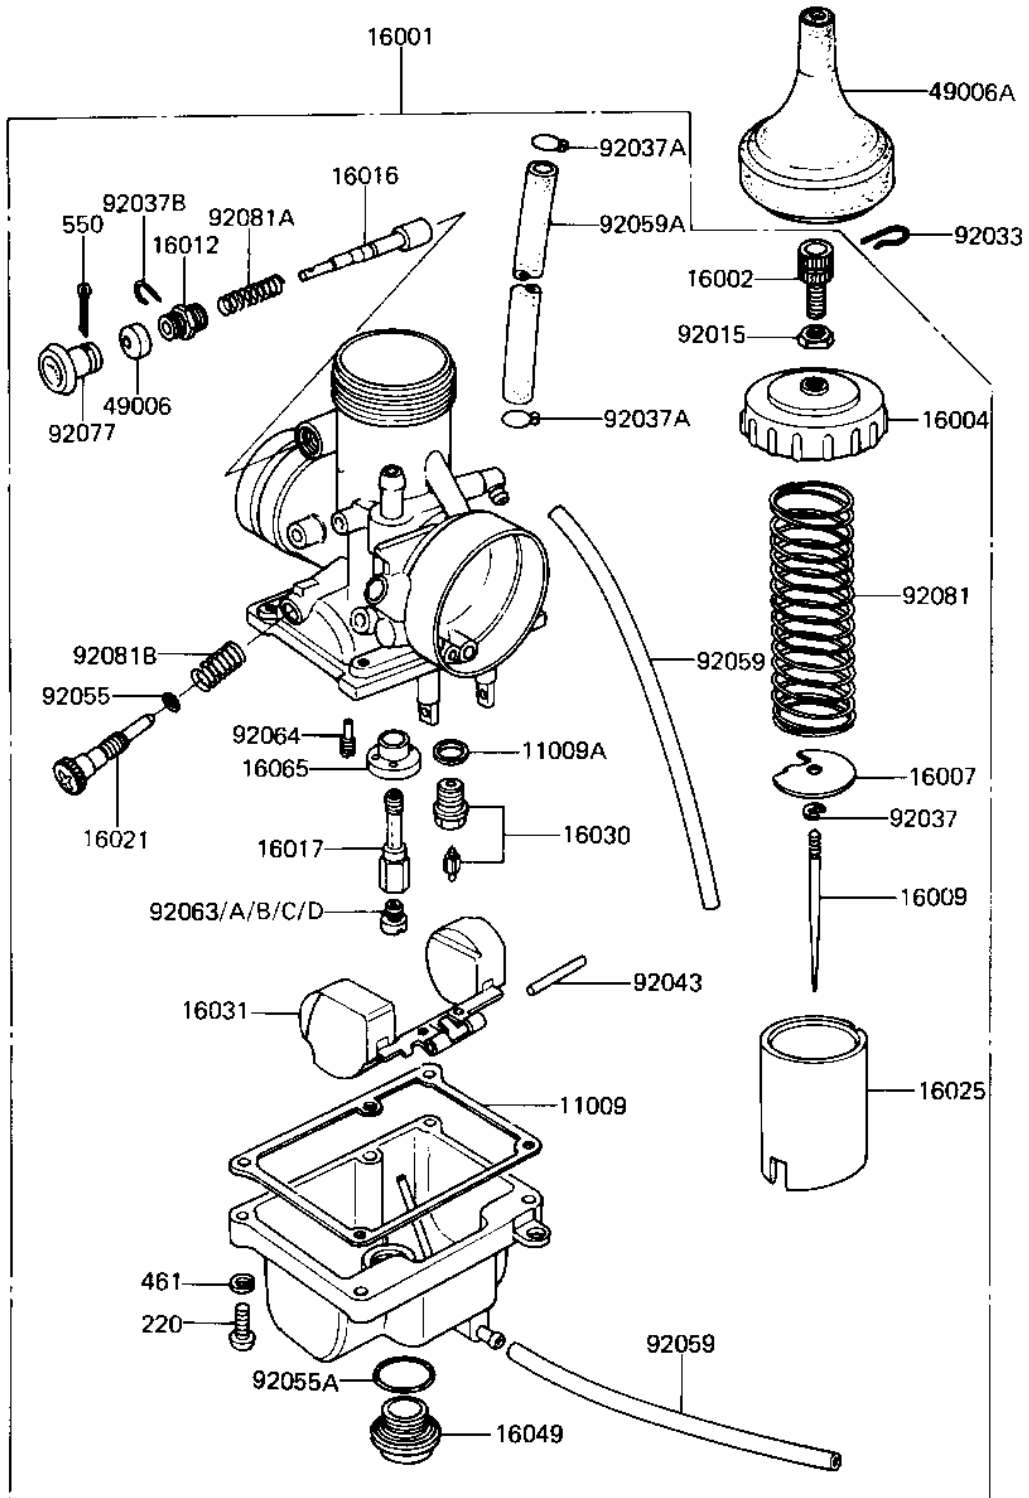

# 1983 KDX80 PARTS DIAGRAM

CARBURETOR

E1611-0026

# 1983 KDX80 PARTS LIST

## CARBURETOR

ITEM NAME	PART NUMBER	QUANTITY
GASKET,FLOAT CHAMBER (Ref # 11009)	11009-1147	1
WASHER FLOAT VLV SEAT (Ref # 11009A)	16029-004	1
CARBURETOR (Ref # 16001)	16001-1461	1
CABLE ADJUSTER (Ref # 16002)	16002-011	1
CAP,MIXING CHAMBER (Ref # 16004)	16004-025	1
SPRING SEAT,THRTL VL (Ref # 16007)	16007-023	1
JET NEEDLE,5EJ25 (Ref # 16009)	16009-1057	1
CAP,STARTER PLUNGER (Ref # 16012)	16012-021	1
PLUNGER ASSY,STARTER (Ref # 16016)	16016-1004	1
NEEDLE JET,0-4 (Ref # 16017)	16017-1054	1
SCREW-THROTTLE STOP (Ref # 16021)	16021-1042	1
VALVE,THROTTLE,C.A1.5 (Ref # 16025)	16025-1028	1
FLOAT VALVE ASSY,2.6 (Ref # 16030)	16030-1004	1
FLOAT (Ref # 16031)	16031-1005	1
COVER,MAIN JET (Ref # 16049)	16049-1001	1
HOLDER,NEEDLE JET (Ref # 16065)	16065-1020	1
CAP,STARTER PLUNGER (Ref # 49006)	16036-012	1
BOOT,CARBURETOR (Ref # 49006A)	49006-1024	1
NUT-CABLE ADJUST LOCK (Ref # 92015)	16003-006	1
CIRCLIP (Ref # 92033)	92036-018	1
CIRCLIP (Ref # 92037)	16008-010	1
CLAMP-PIPE (Ref # 92037A)	92037-072	2
CIRCLIP (Ref # 92037B)	92037-1077	1
FLOAT PIN (Ref # 92043)	16032-003	1
"0" RING (Ref # 92055)	92055-044	1
"0" RING,MAIN JET COV (Ref # 92055A)	92055-1061	1
TUBE,3X5X300 (Ref # 92059)	92059-1755	2
HOSE,FUEL TAP DIAPHRA (Ref # 92059A)	92059-1023	1
MAIN JET NO 130R (Ref # 92063)	92063-057	1

## CARBURETOR

ITEM NAME	PART NUMBER	QUANTITY
JET-MAIN NO 132.5R (Ref # 92063A)	92063-103	1
MAIN JET NO 135R (Ref # 92063B)	92063-104	1
MAIN JET,#A137.5 (Ref # 92063C)	92063-1087	1
MAIN JET,#140A (Ref # 92063D)	92063-116	1
JET-PILOT,#25 (Ref # 92064)	92064-1038	1
KNOB,STARTER PLUNGER (Ref # 92077)	92077-1009	1
SPRING,THROTTLE VALV (Ref # 92081)	16006-023	1
SPRING,STARTER PLUNGR (Ref # 92081A)	16013-011	1
SPRING,THROTTLE ADJST (Ref # 92081B)	92081-1152	1
SCREW PAN HEAD 4X16 (Ref # 220)	220B0416	1
WASHER SPRING 4MM (Ref # 461)	461F0400	1
PIN COTTER 1.6X15 (Ref # 550)	550D1615	1