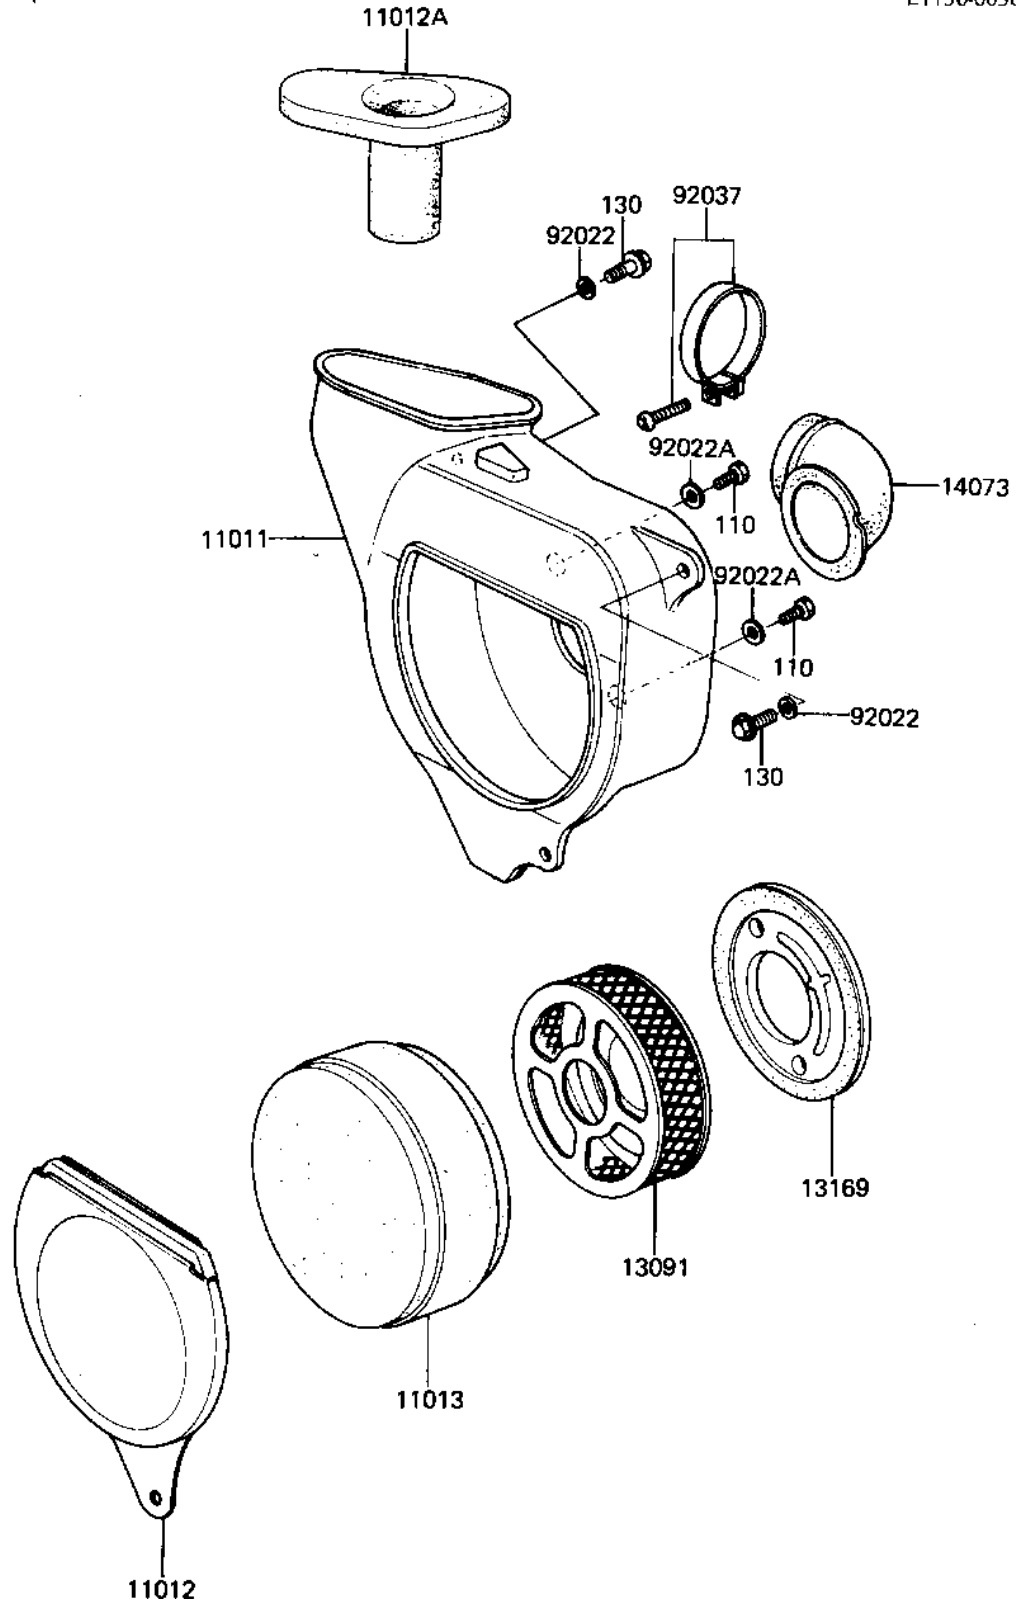

1983 KDX80 PARTS DIAGRAM

AIR CLEANER

E1130-0030

1983 KDX80 PARTS LIST

AIR CLEANER

ITEM NAME	PART NUMBER	QUANTITY
CASE,AIR CLEANER (Ref # 11011)	11011-1058	1
CAP,AIR CLEANER CASE (Ref # 11012)	11012-1139	1
CAP,AIR FILTER,INTAKE (Ref # 11012A)	11012-1185	1
ELEMENT,AIR CLNR (Ref # 11013)	11013-1035	1
HOLDER,AIR CLEANER (Ref # 13091)	13091-1081	1
PLATE,AIR CLEANER (Ref # 13169)	13169-1308	1
DUCT,AIR FILTER (Ref # 14073)	14073-1063	1
WASHER PLAIN (Ref # 92022)	92022-024	2
WASHER 6.5X20X1.6T (Ref # 92022A)	92022-125	2
CLAMP (Ref # 92037)	92037-1172	1
BOLT,6X10 (Ref # 110)	112G0610	2
BOLT,FLANGED,6X12 (Ref # 130)	130G0612	2