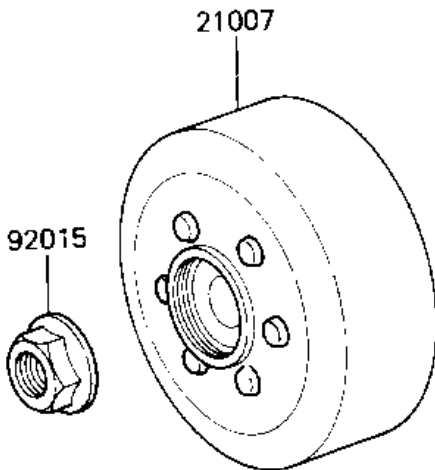

# 1983 KDX80 PARTS DIAGRAM

IGNITION/GENERATOR (KDX80-B3)

E1810-0072

# 1983 KDX80 PARTS LIST

## IGNITION/GENERATOR (KDX80-B3)

ITEM NAME	PART NUMBER	QUANTITY
STATOR (Ref # 21003)	21003-1239	1
FLYWHEEL,MAGNETO (Ref # 21007)	21007-1018	1
IGNITER (Ref # 21119)	21119-1115	1
NUT,10MM (Ref # 92015)	92015-1415	1
BAND,WIRING HARNESS (Ref # 92072)	92072-056	1
BOLT-FLANGED,6X16 (Ref # 130)	130G0616	1
SCREW-PAN-CROS (Ref # 220)	220B0514	3
WASHER PLAIN 5MM (Ref # 410)	410B0500	3
WOODRUFF KEY (Ref # 510)	510A3200	1