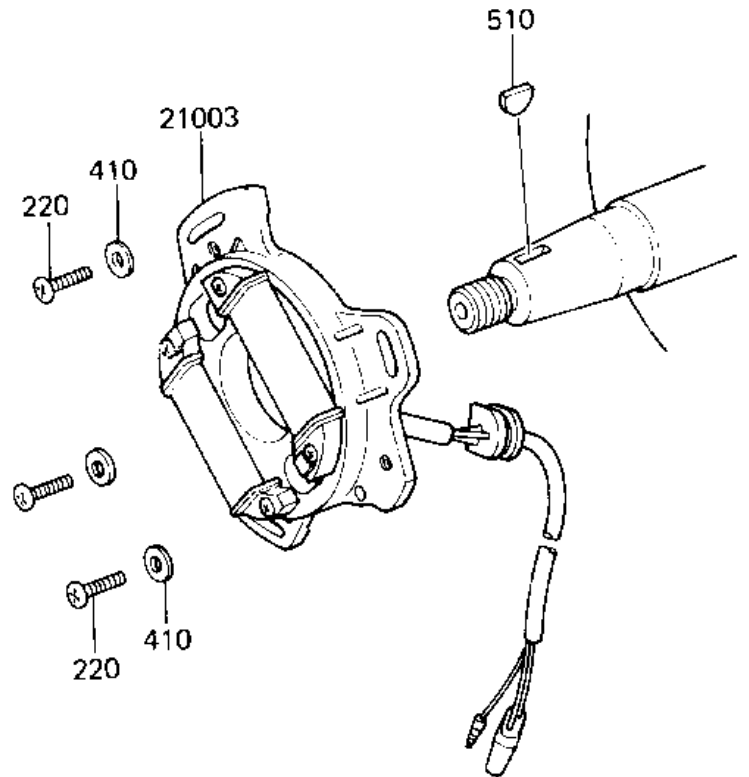

# 1983 KDX80 PARTS DIAGRAM

IGNITION/GENERATOR (KDX80-B3)

E1810-0072

# 1983 KDX80 PARTS LIST

## IGNITION/GENERATOR (KDX80-B3)

ITEM NAME	PART NUMBER	QUANTITY
STATOR (Ref # 21003)	21003-1239	1
FLYWHEEL,MAGNETO (Ref # 21007)	21007-1018	1
IGNITER (Ref # 21119)	21119-1115	1
NUT,10MM (Ref # 92015)	92015-1415	1
BAND,WIRING HARNESS (Ref # 92072)	92072-056	1
BOLT-FLANGED,6X16 (Ref # 130)	130G0616	1
SCREW-PAN-CROS (Ref # 220)	220B0514	3
WASHER PLAIN 5MM (Ref # 410)	410B0500	3
WOODRUFF KEY (Ref # 510)	510A3200	1