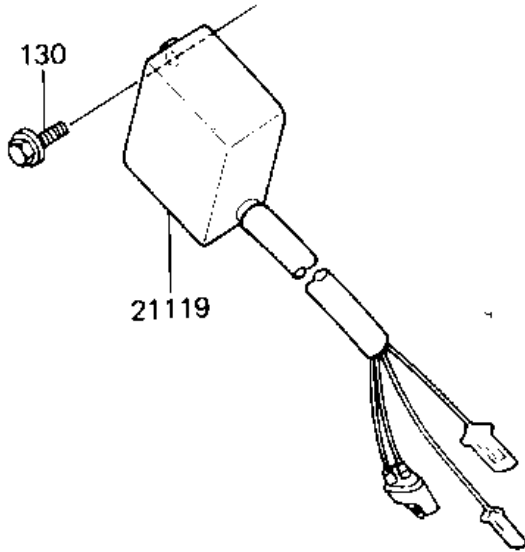

# 1983 KDX80 PARTS DIAGRAM

IGNITION/GENERATOR (KDX80-B3)

E1810-0072

# 1983 KDX80 PARTS LIST

## IGNITION/GENERATOR (KDX80-B3)

ITEM NAME	PART NUMBER	QUANTITY
STATOR (Ref # 21003)	21003-1239	1
FLYWHEEL,MAGNETO (Ref # 21007)	21007-1018	1
IGNITER (Ref # 21119)	21119-1115	1
NUT,10MM (Ref # 92015)	92015-1415	1
BAND,WIRING HARNESS (Ref # 92072)	92072-056	1
BOLT-FLANGED,6X16 (Ref # 130)	130G0616	1
SCREW-PAN-CROS (Ref # 220)	220B0514	3
WASHER PLAIN 5MM (Ref # 410)	410B0500	3
WOODRUFF KEY (Ref # 510)	510A3200	1