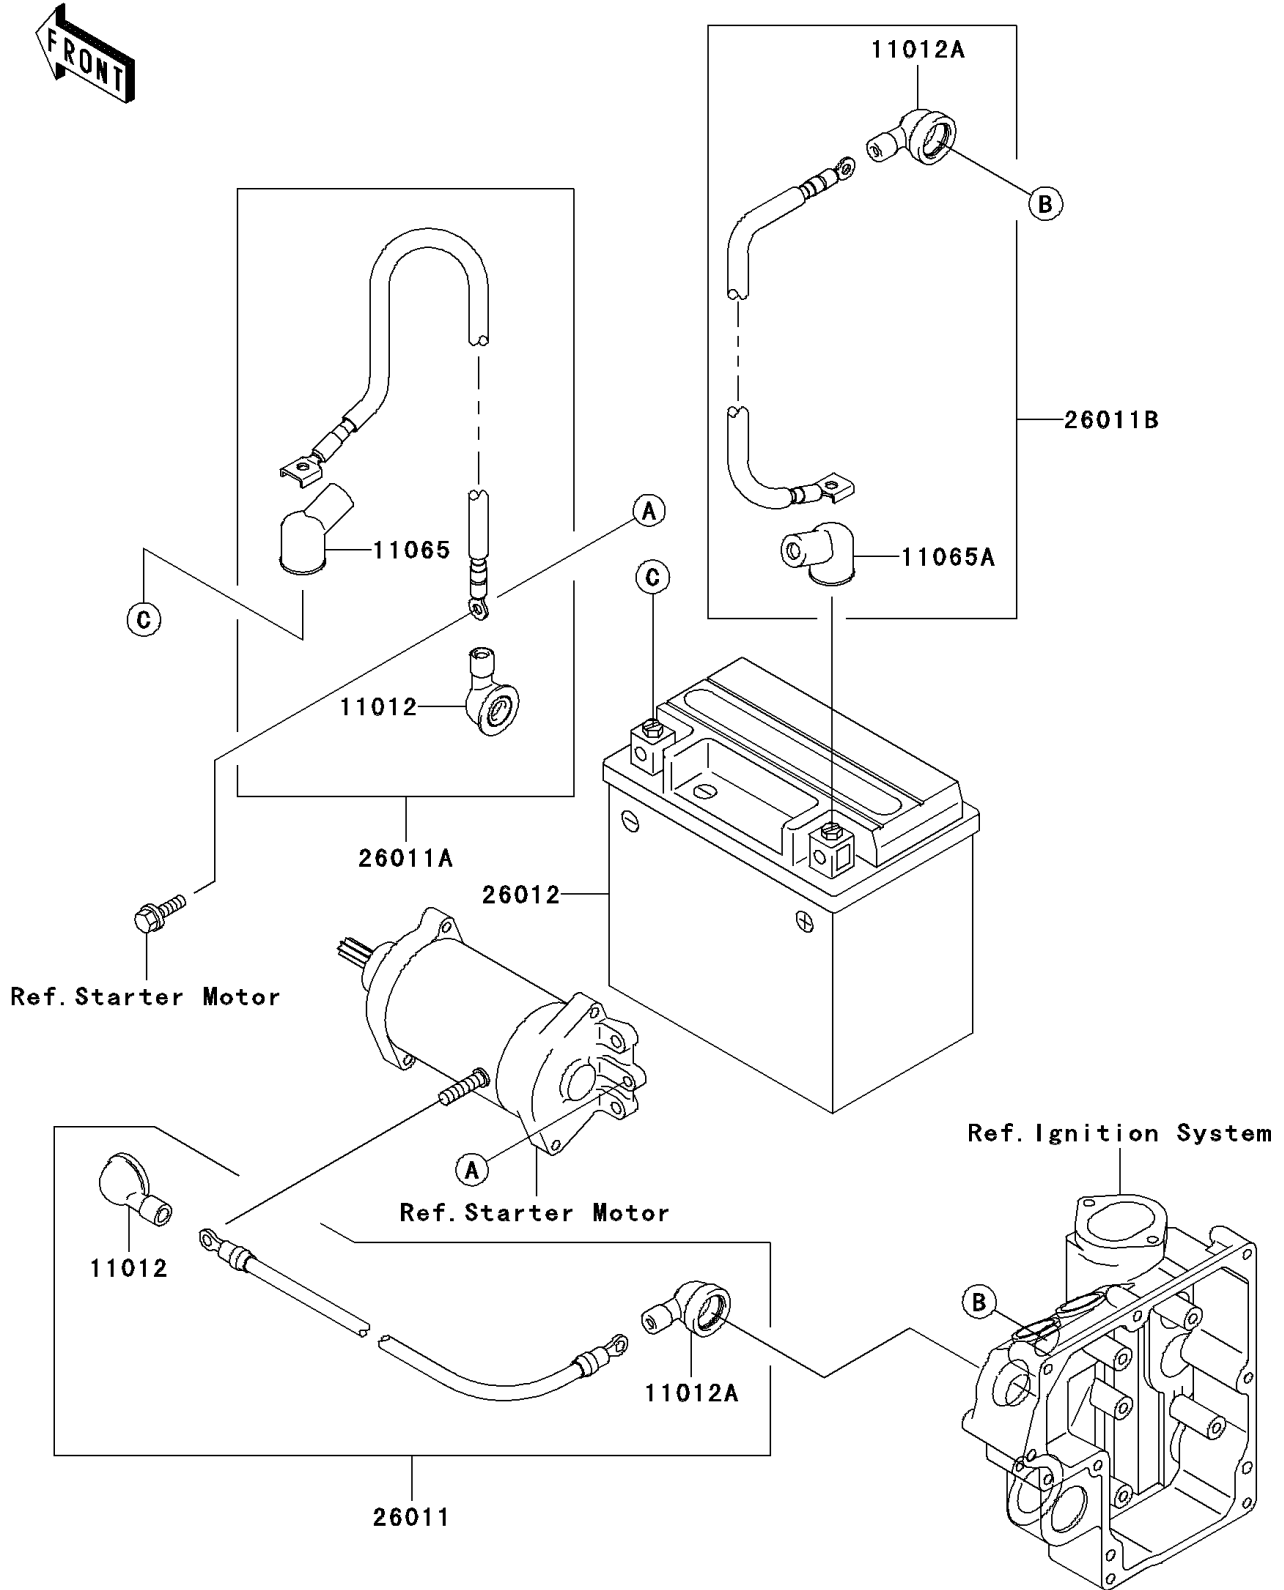

2010 Jet Ski® 800 SX-R PARTS DIAGRAM

Electrical Equipment(A7F-AAF)

F3181A

2010 Jet Ski® 800 SX-R PARTS LIST

Electrical Equipment(A7F-AAF)

ITEM NAME	PART NUMBER	QUANTITY
CAP (Ref # 11012)	11012-3004	2
CAP,LEAD WIRE (Ref # 11012A)	11012-3726	2
CAP,TERMINAL (Ref # 11065)	11065-3729	1
CAP,TERMINAL (Ref # 11065A)	11065-3732	1
WIRE-LEAD,STARTER-SWITCH (Ref # 26011)	26011-3791	1
WIRE-LEAD,BATTERY(-)-STARTER (Ref # 26011A)	26011-3921	1
WIRE-LEAD,BATTERY(+)-RELAY (Ref # 26011B)	26011-3927	1
BATTERY,YTX20L-BS,12V 18AH (Ref # 26012)	26012-3730	1