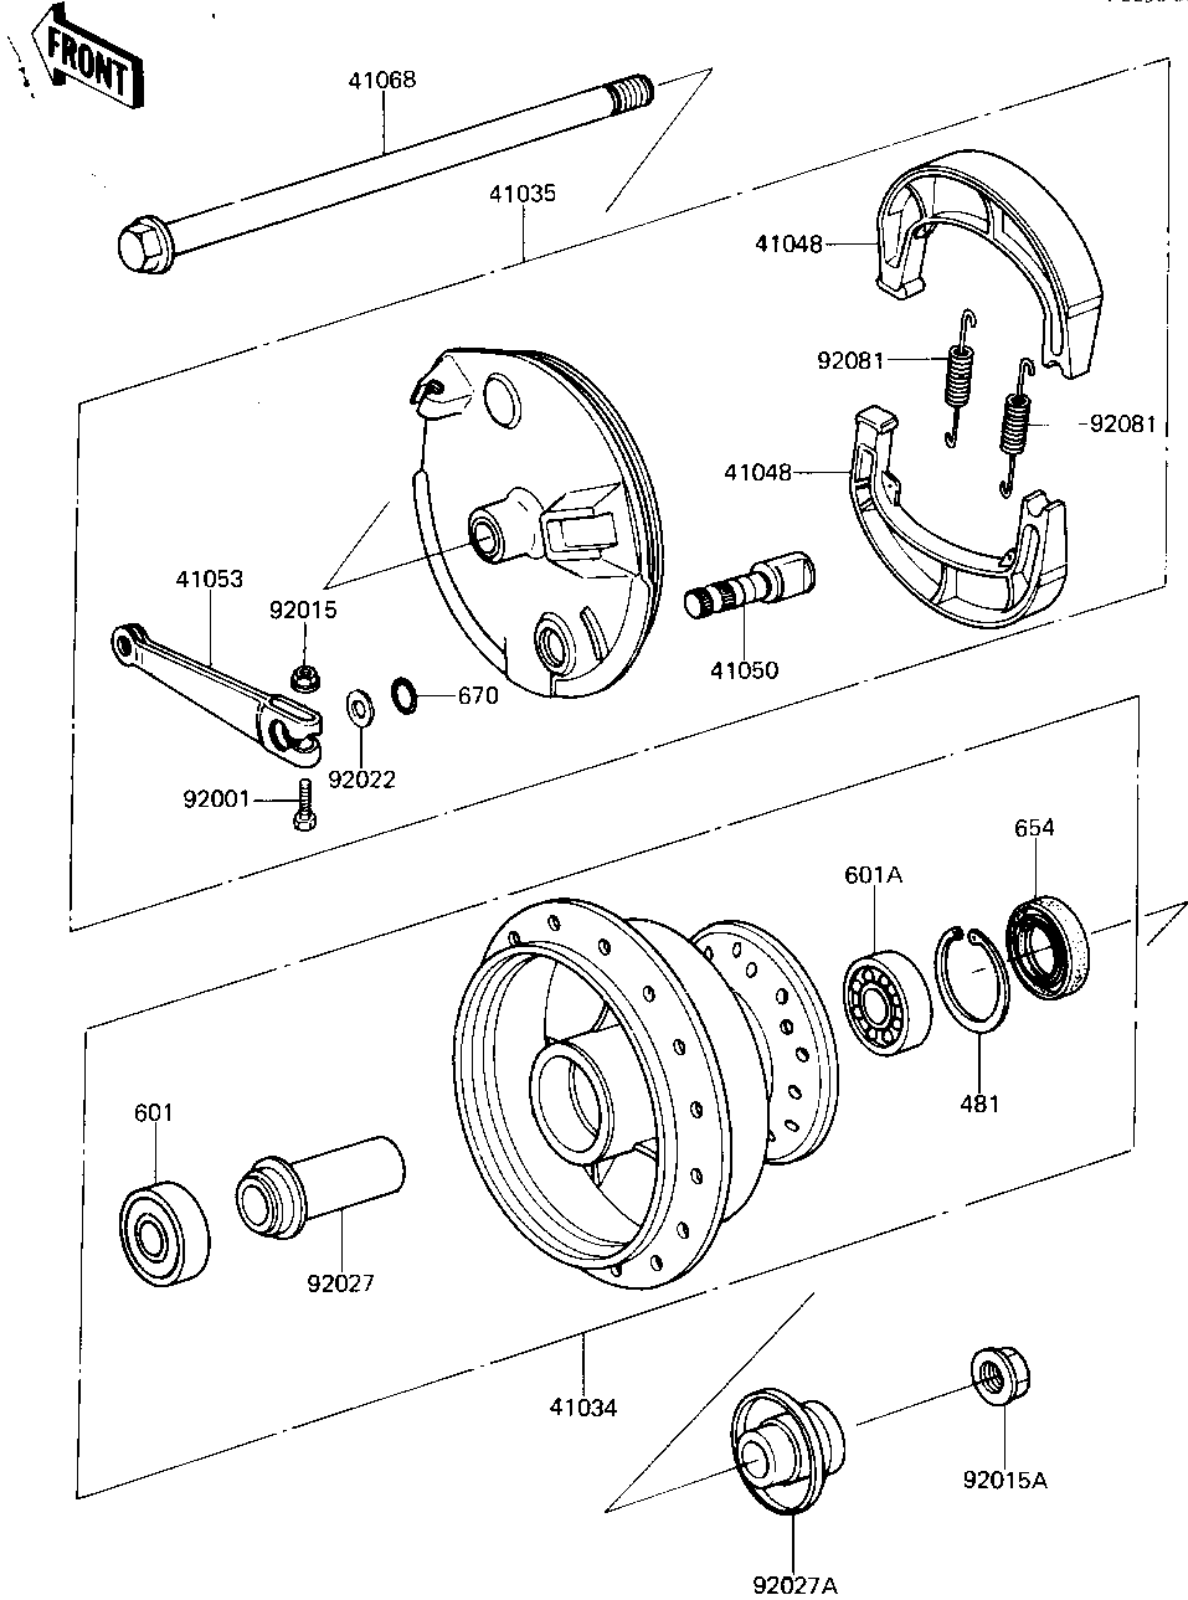

# 1982 KDX80 PARTS DIAGRAM

FRONT HUB/BRAKE

Γ2230-0023

# 1982 KDX80 PARTS LIST

## FRONT HUB/BRAKE

ITEM NAME	PART NUMBER	QUANTITY
DRUM-ASSY,FR BRK (Ref # 41034)	41034-1022	1
PANEL-ASY,FR BRK (Ref # 41035)	41035-1033	1
SHOE,BRAKE (Ref # 41048)	41048-1021	2
CAM,BRAKE,FRONT (Ref # 41050)	41050-1009	1
LEVER,BRAKE CAM,FRONT (Ref # 41053)	41053-1011	1
AXLE,FRONT (Ref # 41068)	41068-1011	1
BOLT,HEX HEAD,6X30 (Ref # 92001)	92001-1135	1
NUT,6MM (Ref # 92015)	41072-007	1
NUT,10MM (Ref # 92015A)	92015-1415	1
WASHER (Ref # 92022)	92022-257	1
COLLAR,FRONT BRAKE (Ref # 92027)	92027-1093	1
COLLAR,FRONT AXLE (Ref # 92027A)	92027-1094	1
SPRING,BRAKE SHOE (Ref # 92081)	92081-1766	2
CIRCLIP,35MM (Ref # 481)	481J3500	1
UNAVAILABLE IN PRICE BOOK (Ref # 601)	601B62000	1
BEARING,BALL,#6300 (Ref # 601A)	601B6300	1
OIL SEAL,20X35X7 (Ref # 654)	654A203507	1
"O" RING,12MM (Ref # 670)	670B2012	1