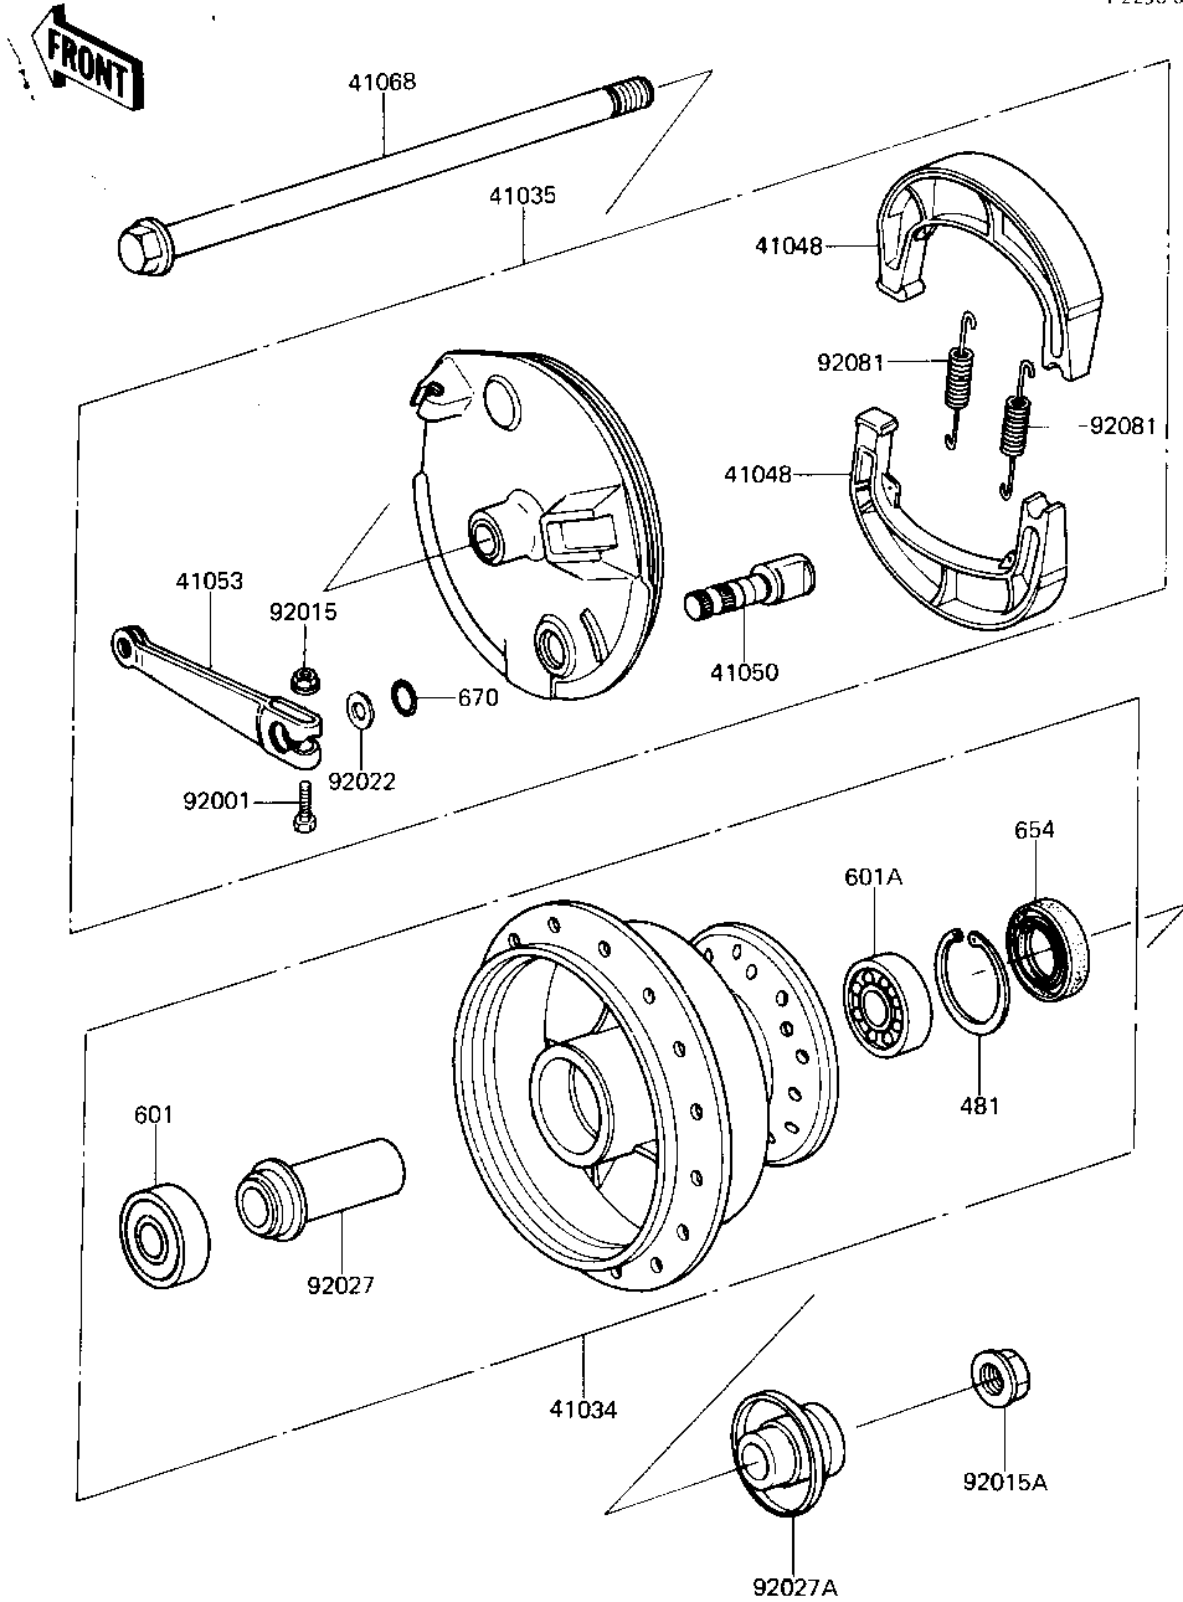

# 1983 KDX80 PARTS DIAGRAM

FRONT HUB/BRAKE

Γ2230-0023

# 1983 KDX80 PARTS LIST

## FRONT HUB/BRAKE

ITEM NAME	PART NUMBER	QUANTITY
DRUM-ASSY,FR BRK (Ref # 41034)	41034-1022	1
PANEL-ASY,FR BRK (Ref # 41035)	41035-1033	1
SHOE,BRAKE (Ref # 41048)	41048-1021	2
CAM,BRAKE,FRONT (Ref # 41050)	41050-1009	1
LEVER,BRAKE CAM,FRONT (Ref # 41053)	41053-1011	1
AXLE,FRONT (Ref # 41068)	41068-1011	1
BOLT,HEX HEAD,6X30 (Ref # 92001)	92001-1135	1
NUT,6MM (Ref # 92015)	41072-007	1
NUT,10MM (Ref # 92015A)	92015-1415	1
WASHER (Ref # 92022)	92022-257	1
COLLAR,FRONT BRAKE (Ref # 92027)	92027-1093	1
COLLAR,FRONT AXLE (Ref # 92027A)	92027-1094	1
SPRING,BRAKE SHOE (Ref # 92081)	92081-1766	2
CIRCLIP,35MM (Ref # 481)	481J3500	1
UNAVAILABLE IN PRICE BOOK (Ref # 601)	601B62000	1
BEARING,BALL,#6300 (Ref # 601A)	601B6300	1
OIL SEAL,20X35X7 (Ref # 654)	654A203507	1
"O" RING,12MM (Ref # 670)	670B2012	1