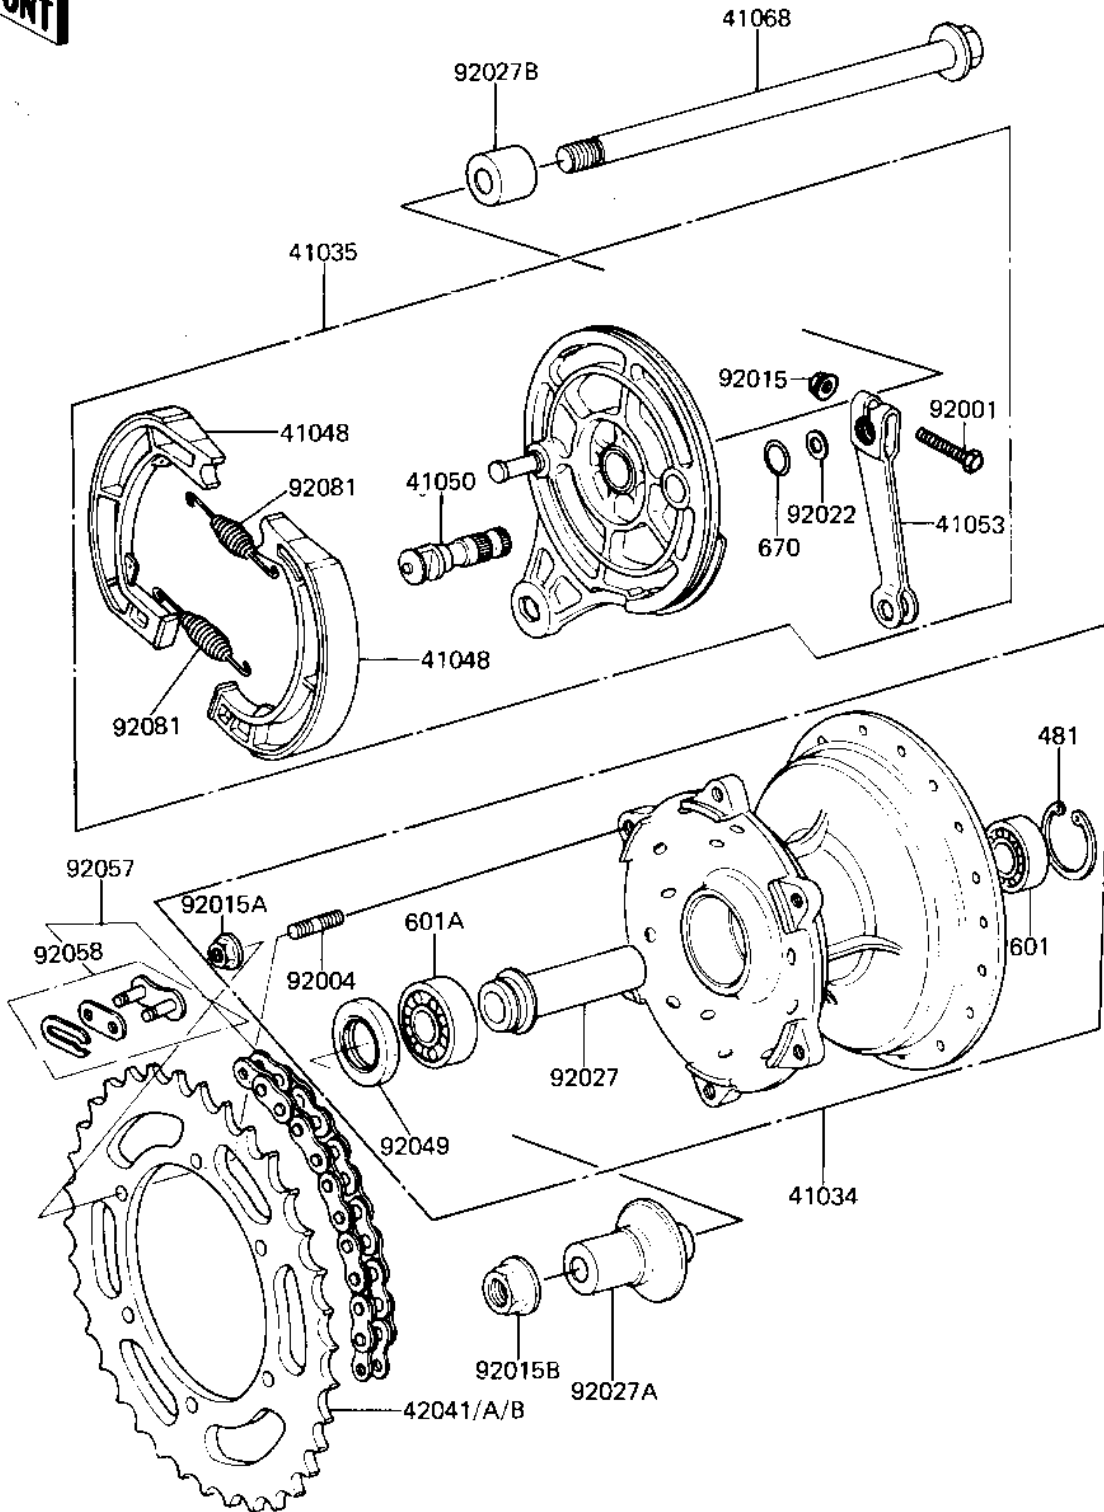

1983 KDX80 PARTS DIAGRAM

REAR HUB/BRAKE/CHAIN

F2240-0026

1983 KDX80 PARTS LIST

REAR HUB/BRAKE/CHAIN

ITEM NAME	PART NUMBER	QUANTITY
DRUM-ASSY,REAR BRAKE (Ref # 41034)	41034-5004	1
PANEL-ASY,RR BRK (Ref # 41035)	41035-1034	1
SHOE,BRAKE (Ref # 41048)	41048-1021	2
CAM,BRAKE,REAR (Ref # 41050)	41050-1012	1
LEVER,BRAKE CAM,REAR (Ref # 41053)	41053-1010	1
AXLE,REAR,12X211 (Ref # 41068)	41068-1036	1
REAR SPROCKET,48T (Ref # 42041)	42041-1016	1
REAR SPROCKET,50T (Ref # 42041A)	42041-1034	1
REAR SPROCKET,52T (Ref # 42041B)	42041-1035	1
BOLT,HEX HEAD,6X30 (Ref # 92001)	92001-1135	1
STUD,8X17 (Ref # 92004)	92004-1015	6
NUT,6MM (Ref # 92015)	41072-007	1
NUT-8MM (Ref # 92015A)	92015-1022	1
NUT-12MM (Ref # 92015B)	92015-1156	1
WASHER (Ref # 92022)	92022-257	1
COLLAR,REAR BRAKE DRM (Ref # 92027)	92027-1089	1
COLLAR,REAR BRAKE DRM (Ref # 92027A)	92027-1246	1
COLLAR,REAR AXLE (Ref # 92027B)	92027-1247	1
OIL SEAL,24X40X8 (Ref # 92049)	92049-1012	1
CHAIN ASSY,EK420SHG (Ref # 92057)	92057-1102	1
JOINT,CHAIN (Ref # 92058)	92058-1016	1
SPRING,BRAKE SHOE (Ref # 92081)	92081-1766	2
CIRCLIP,32MM (Ref # 481)	481J3200	1
BEARING, BALL, #6201LUC3/2A (Ref # 601)	601B62010U	1
BEARING BALL #6203 (Ref # 601A)	601B6203	1
"O" RING,12MM (Ref # 670)	670B2012	1