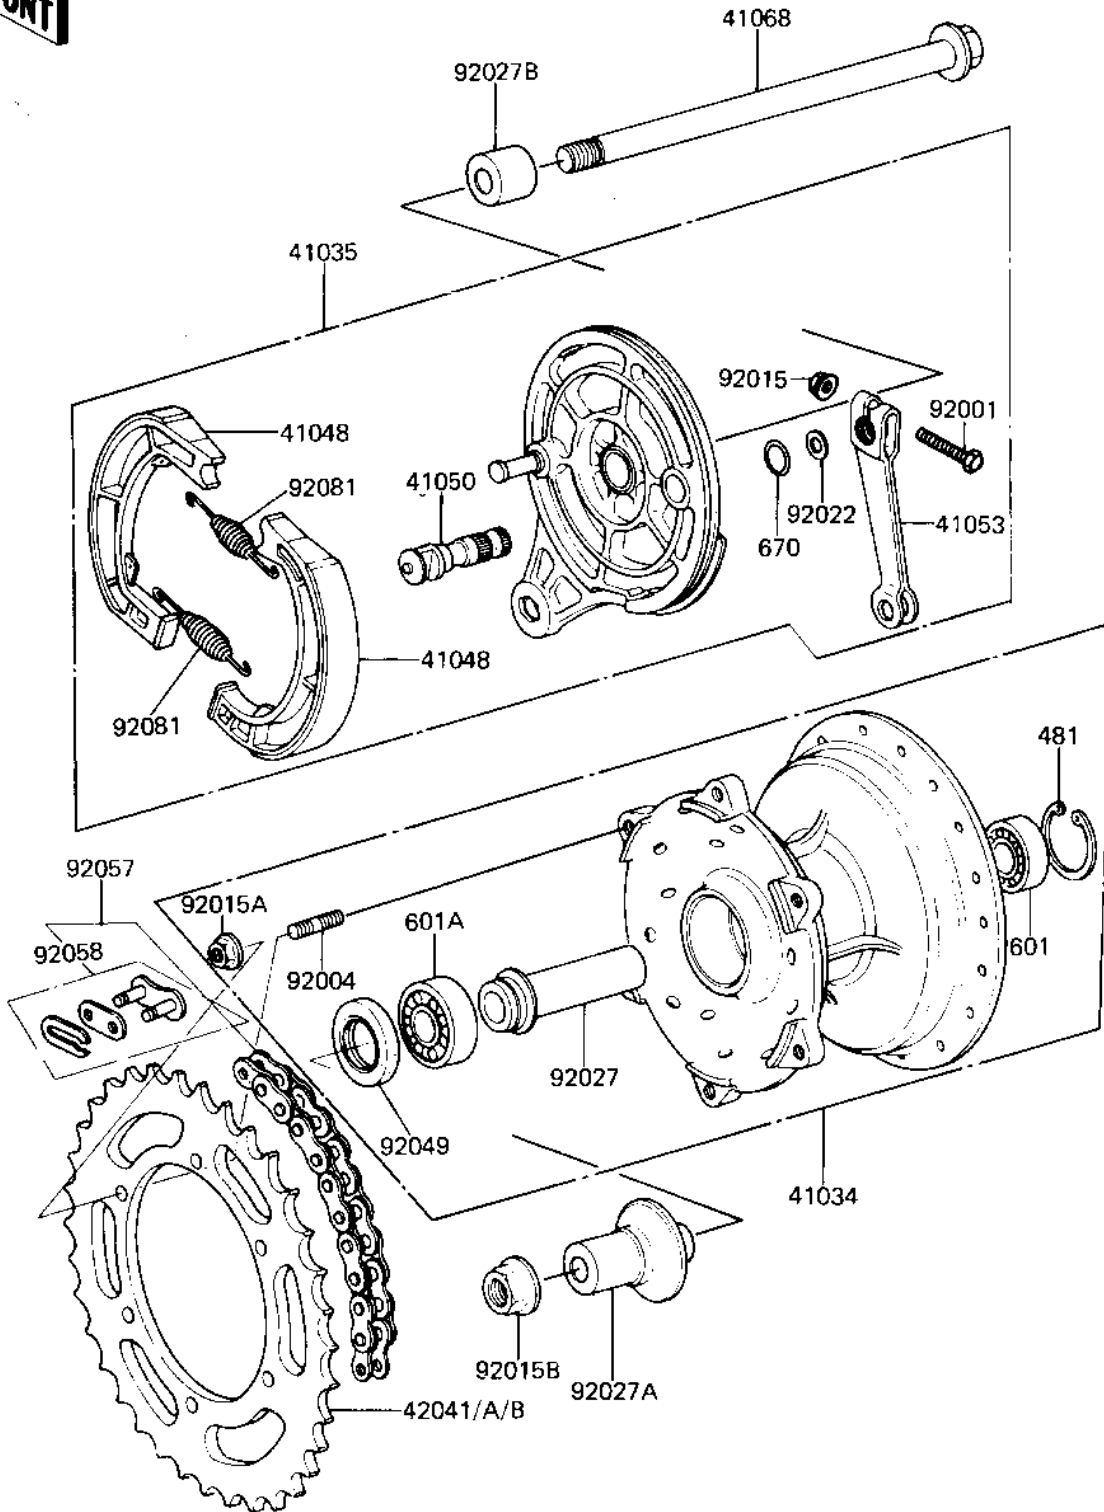

# 1983 KDX80 PARTS DIAGRAM

REAR HUB/BRAKE/CHAIN

F2240-0026

# 1983 KDX80 PARTS LIST

## REAR HUB/BRAKE/CHAIN

ITEM NAME	PART NUMBER	QUANTITY
DRUM-ASSY,REAR BRAKE (Ref # 41034)	41034-5004	1
PANEL-ASY,RR BRK (Ref # 41035)	41035-1034	1
SHOE,BRAKE (Ref # 41048)	41048-1021	2
CAM,BRAKE,REAR (Ref # 41050)	41050-1012	1
LEVER,BRAKE CAM,REAR (Ref # 41053)	41053-1010	1
AXLE,REAR,12X211 (Ref # 41068)	41068-1036	1
REAR SPROCKET,48T (Ref # 42041)	42041-1016	1
REAR SPROCKET,50T (Ref # 42041A)	42041-1034	1
REAR SPROCKET,52T (Ref # 42041B)	42041-1035	1
BOLT,HEX HEAD,6X30 (Ref # 92001)	92001-1135	1
STUD,8X17 (Ref # 92004)	92004-1015	6
NUT,6MM (Ref # 92015)	41072-007	1
NUT-8MM (Ref # 92015A)	92015-1022	1
NUT-12MM (Ref # 92015B)	92015-1156	1
WASHER (Ref # 92022)	92022-257	1
COLLAR,REAR BRAKE DRM (Ref # 92027)	92027-1089	1
COLLAR,REAR BRAKE DRM (Ref # 92027A)	92027-1246	1
COLLAR,REAR AXLE (Ref # 92027B)	92027-1247	1
OIL SEAL,24X40X8 (Ref # 92049)	92049-1012	1
CHAIN ASSY,EK420SHG (Ref # 92057)	92057-1102	1
JOINT,CHAIN (Ref # 92058)	92058-1016	1
SPRING,BRAKE SHOE (Ref # 92081)	92081-1766	2
CIRCLIP,32MM (Ref # 481)	481J3200	1
BEARING, BALL, #6201LUC3/2A (Ref # 601)	601B62010U	1
BEARING BALL #6203 (Ref # 601A)	601B6203	1
"O" RING,12MM (Ref # 670)	670B2012	1