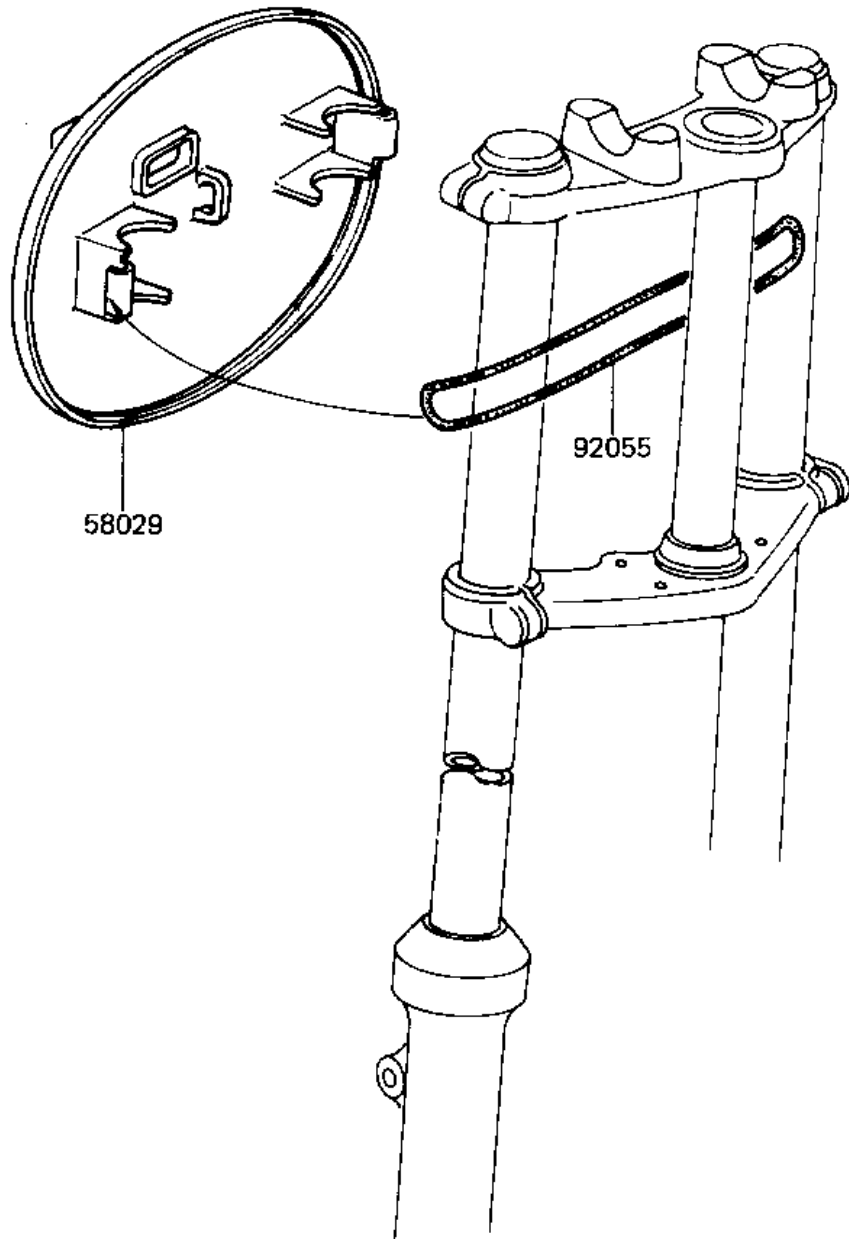

1983 KDX80 PARTS DIAGRAM

NUMBER PLATE

F2910-0003

1983 KDX80 PARTS LIST

NUMBER PLATE

ITEM NAME	PART NUMBER	QUANTITY
PLATE,NUMBER,L.GREEN (Ref # 58029)	58029-1002-6W	1
"O" RING,135MM (Ref # 92055)	92055-1058	1