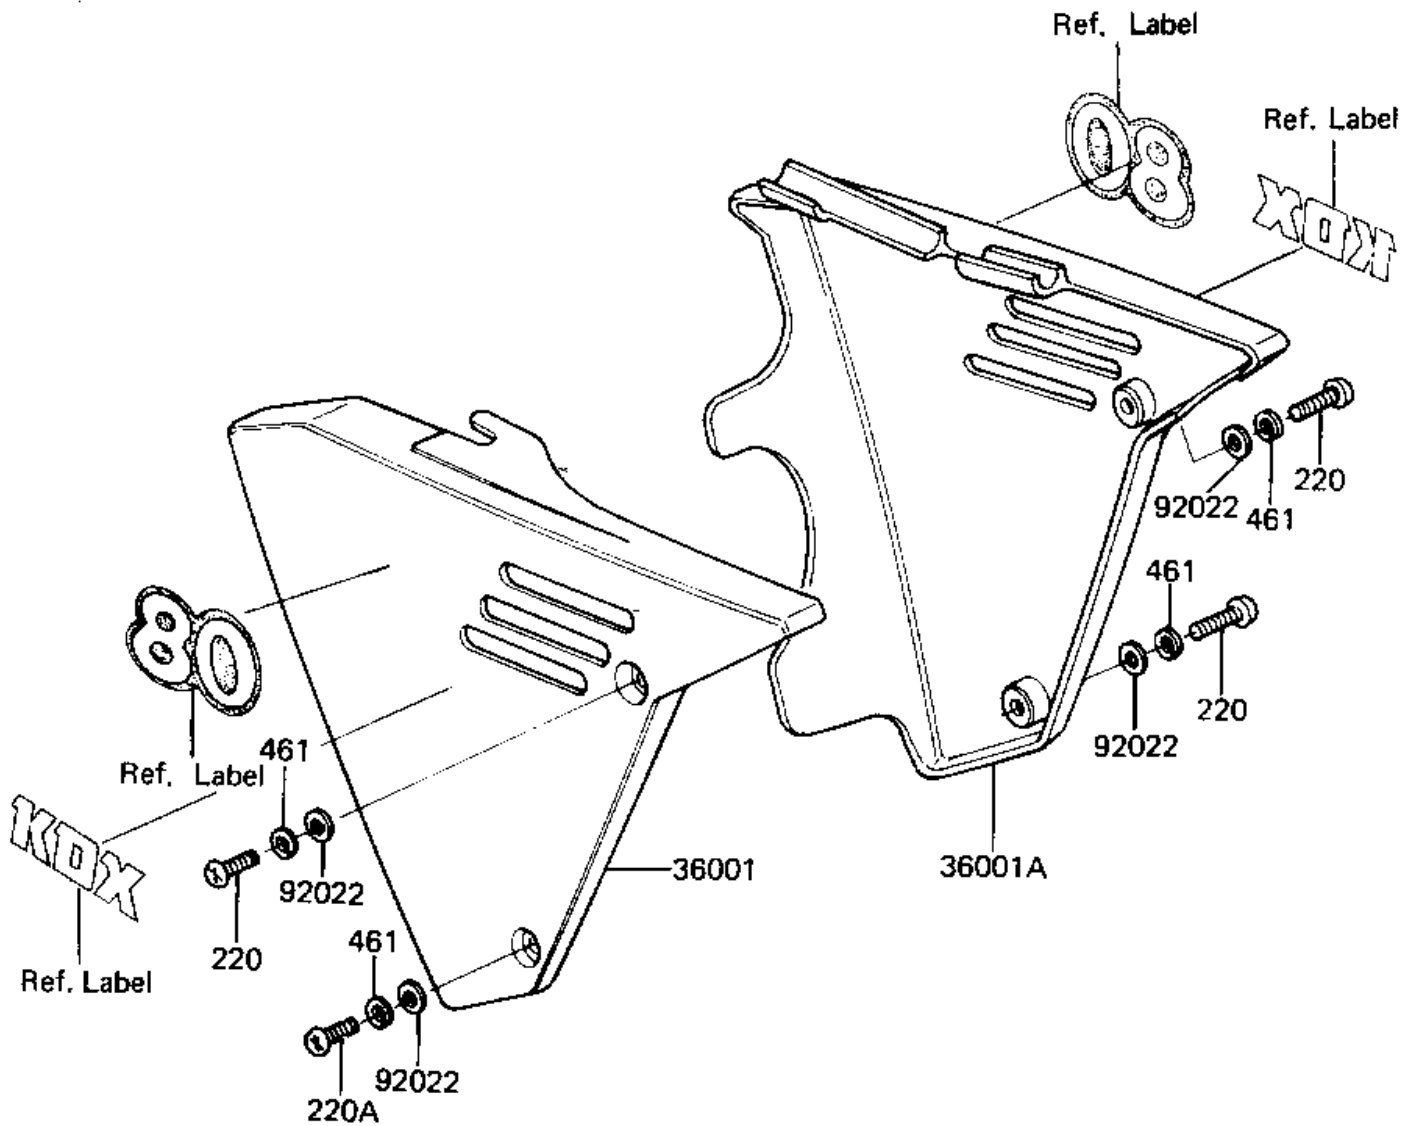

1982 KDX80 PARTS DIAGRAM

SIDE COVERS

F2610-0161

1982 KDX80 PARTS LIST

SIDE COVERS

ITEM NAME	PART NUMBER	QUANTITY
COVER,SIDE,L GREEN (Ref # 36001)	36001-1112-6W	1
COVER,R.H SIDE L.GRN (Ref # 36001A)	36001-1113-6W	1
WASHER PLAIN (Ref # 92022)	92022-024	4
SCREW PAN HEAD 6X16 (Ref # 220)	220B0616	3
SCREW PAN HEAD 6X20 (Ref # 220A)	220B0620	1
WASHER SPRING 6MM (Ref # 461)	461F0600	4