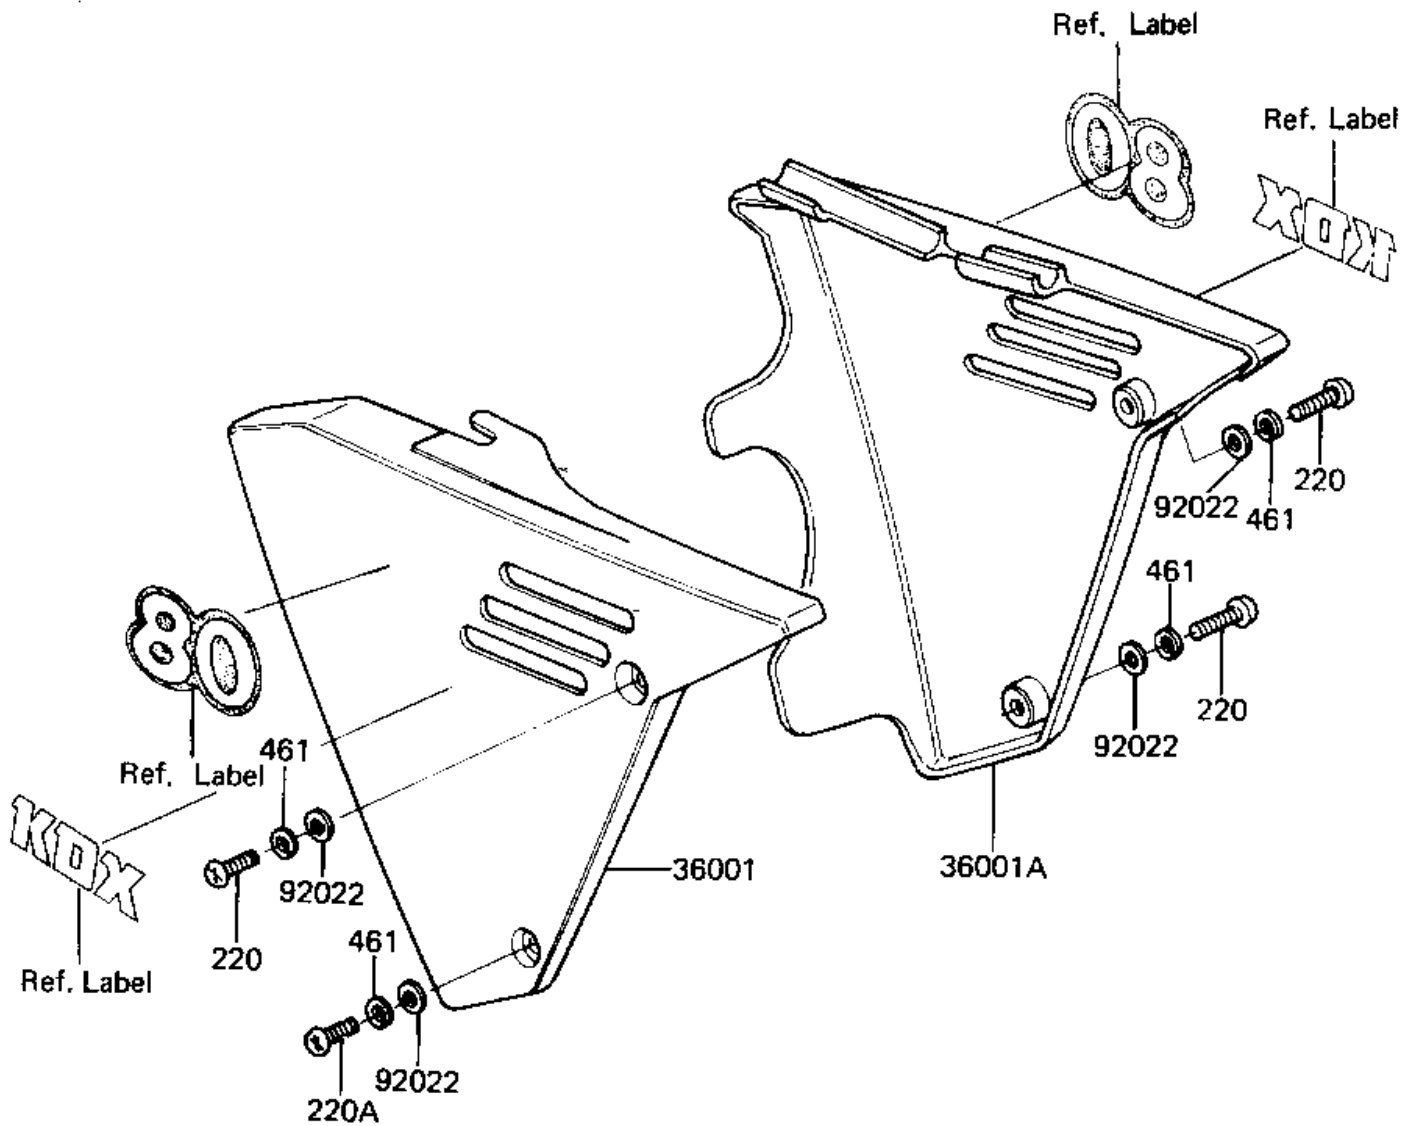

1983 KDX80 PARTS DIAGRAM

SIDE COVERS

F2610-0161

1983 KDX80 PARTS LIST

SIDE COVERS

ITEM NAME	PART NUMBER	QUANTITY
COVER,SIDE,L GREEN (Ref # 36001)	36001-1112-6W	1
COVER,R.H SIDE L.GRN (Ref # 36001A)	36001-1113-6W	1
WASHER PLAIN (Ref # 92022)	92022-024	4
SCREW PAN HEAD 6X16 (Ref # 220)	220B0616	3
SCREW PAN HEAD 6X20 (Ref # 220A)	220B0620	1
WASHER SPRING 6MM (Ref # 461)	461F0600	4