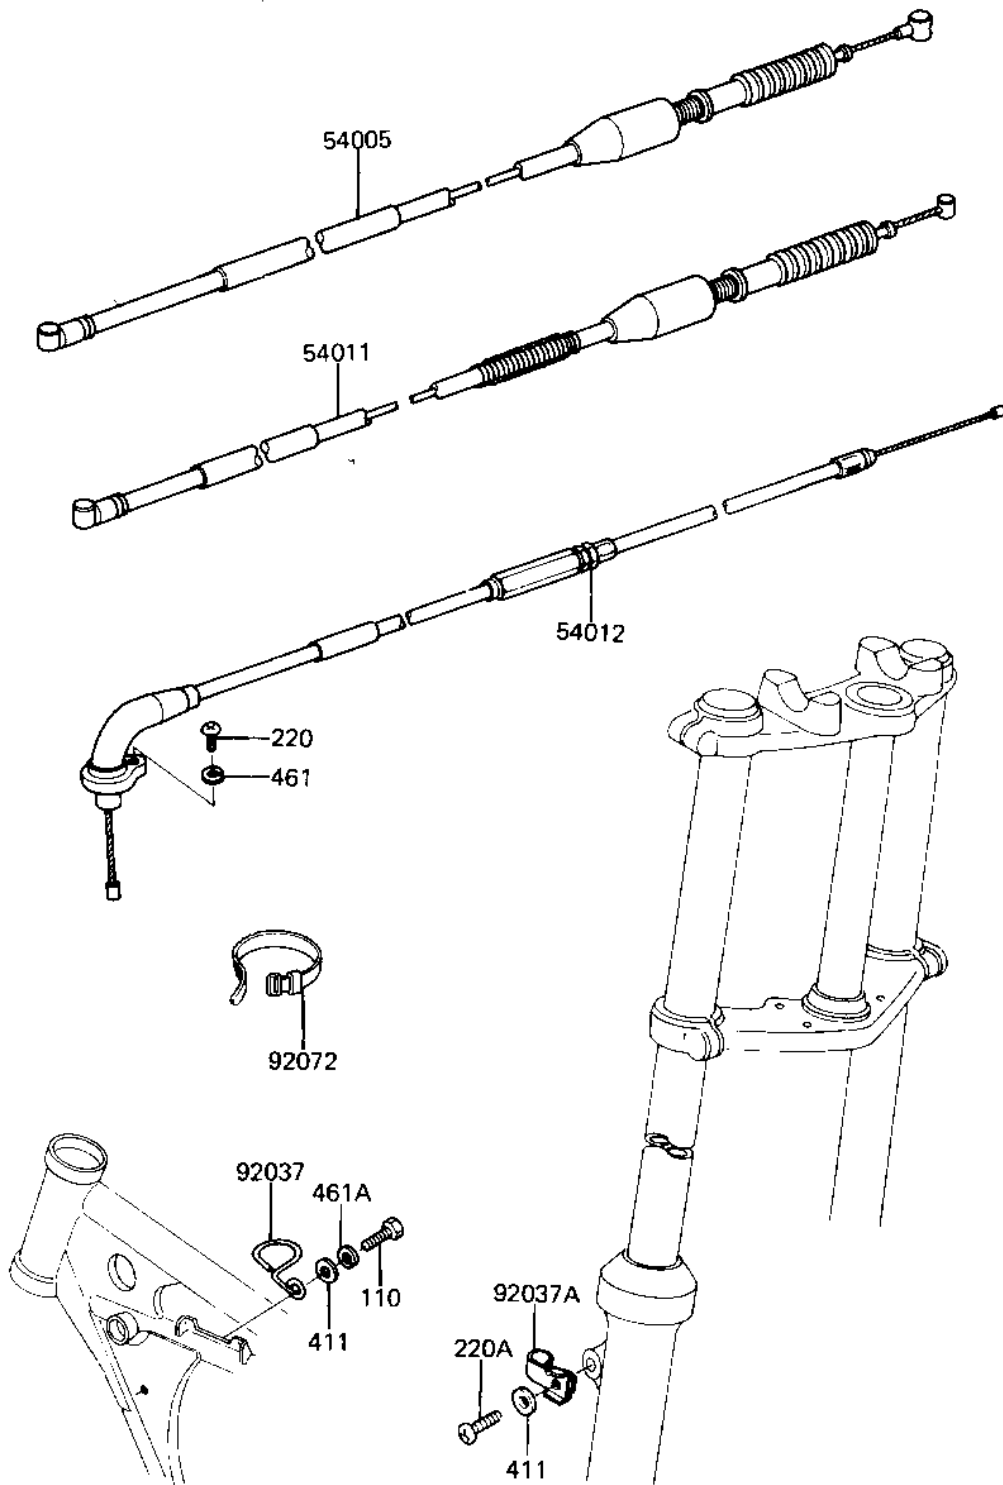

# 1983 KDX80 PARTS DIAGRAM

## CABLES

F2540-0036

# 1983 KDX80 PARTS LIST

## CABLES

ITEM NAME	PART NUMBER	QUANTITY
CABLE,BRAKE,FRONT (Ref # 54005)	54005-1013	1
CABLE,CLUTCH (Ref # 54011)	54011-1035	1
CABLE,THROTTLE (Ref # 54012)	54012-1022	1
CLAMP,CABLE (Ref # 92037)	92037-092	1
CLAMP,CABLE (Ref # 92037A)	92037-1257	1
BAND,WIRING HARNESS (Ref # 92072)	92072-056	1
BOLT-UPSET,6X12 (Ref # 110)	112G0612	1
SCREW PAN HEAD 5X10 (Ref # 220)	220B0510	1
SCREW PAN HEAD 6X16 (Ref # 220A)	220B0616	1
WASHER PLAIN 6MM (Ref # 411)	411B0600	2
WASHER SPRING 5MM (Ref # 461)	461F0500	1
WASHER SPRING 6MM (Ref # 461A)	461F0600	1