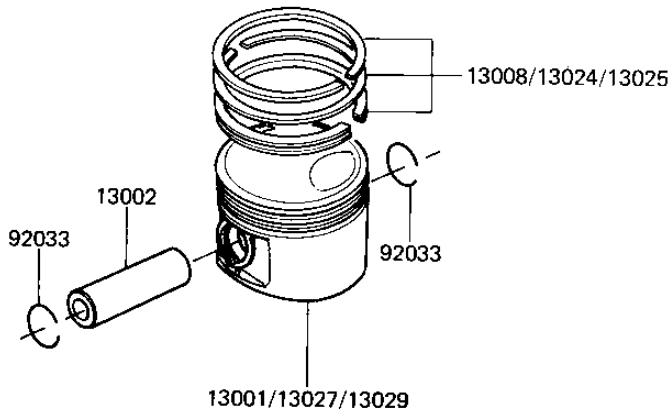

1982 CSR PARTS DIAGRAM

CYLINDER/PISTONS

E1120-0012

1982 CSR PARTS LIST

CYLINDER/PISTONS

ITEM NAME	PART NUMBER	QUANTITY
CYLINDER-ENGINE,SILVE (Ref # 11005A)	11005-1159	1
GASKET,CYLINDER (Ref # 11009)	11060-1058	1
PISTON-ENGINE,STD (Ref # 13001)	13001-1051	2
PIN-PISTON (Ref # 13002)	13002-1051	2
RING-SET-PISTON,STD (Ref # 13008)	13008-1008	2
RING-SET-PISTON-LL (Ref # 13024)	13024-1007	2
RING-SET-PISTON-L (Ref # 13025)	13025-1007	2
PISTON-ENGINE-LL (Ref # 13027)	13027-1020	2
PISTON-ENGINE-L (Ref # 13029)	13029-1019	2
RING-SNAP,PISTON PIN (Ref # 92033)	92033-1151	4
PIN,DOWEL,12MM (Ref # 92043)	92042-031	2
O RING,10MM (Ref # 670)	92055-1150	2