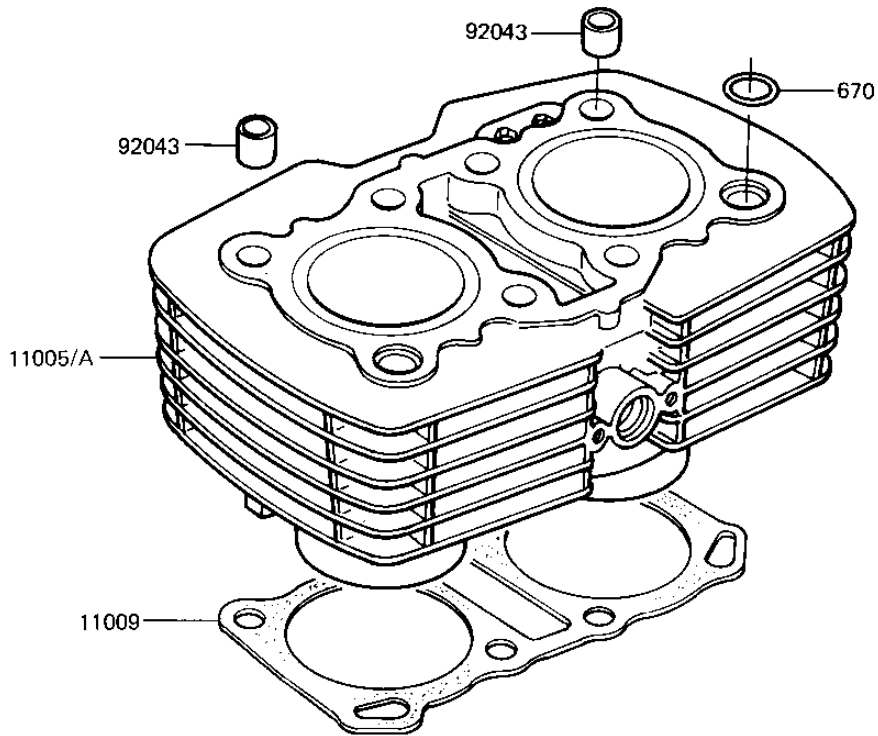

1982 CSR PARTS DIAGRAM

CYLINDER/PISTONS

E1120-0012

1982 CSR PARTS LIST

CYLINDER/PISTONS

ITEM NAME	PART NUMBER	QUANTITY
CYLINDER-ENGINE,SILVE (Ref # 11005A)	11005-1159	1
GASKET,CYLINDER (Ref # 11009)	11060-1058	1
PISTON-ENGINE,STD (Ref # 13001)	13001-1051	2
PIN-PISTON (Ref # 13002)	13002-1051	2
RING-SET-PISTON,STD (Ref # 13008)	13008-1008	2
RING-SET-PISTON-LL (Ref # 13024)	13024-1007	2
RING-SET-PISTON-L (Ref # 13025)	13025-1007	2
PISTON-ENGINE-LL (Ref # 13027)	13027-1020	2
PISTON-ENGINE-L (Ref # 13029)	13029-1019	2
RING-SNAP,PISTON PIN (Ref # 92033)	92033-1151	4
PIN,DOWEL,12MM (Ref # 92043)	92042-031	2
O RING,10MM (Ref # 670)	92055-1150	2