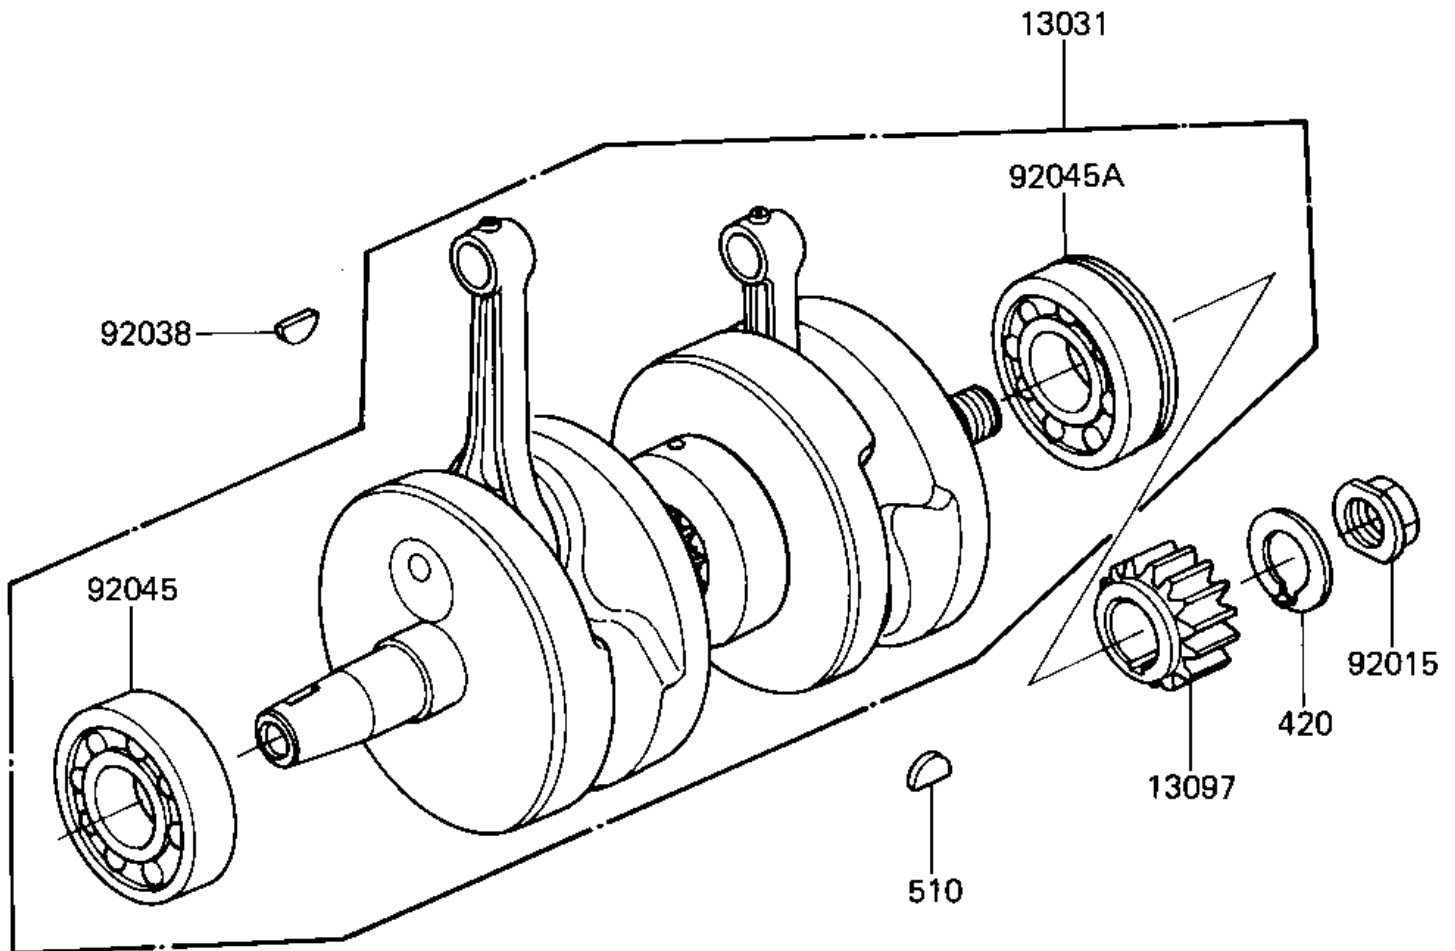

1982 CSR PARTS DIAGRAM

CRANKSHAFT

E1321-0006

1982 CSR PARTS LIST

CRANKSHAFT

ITEM NAME	PART NUMBER	QUANTITY
CRANKSHAFT-COMP (Ref # 13031)	13031-1047	1
GEAR-PRIMARY,19T (Ref # 13097)	13097-1009	1
NUT,16MM (Ref # 92015)	92015-1046	1
WOODRUFF KEY (Ref # 92038)	92038-001	1
BEARING-BALL #6305 (Ref # 92045)	92045-1011	1
BEARING-BALL,#6305N (Ref # 92045A)	92045-1012	1
WASHER-CLAW,16MM (Ref # 420)	420B1612	1
WOODRUFF KEY (Ref # 510)	510A5100	1