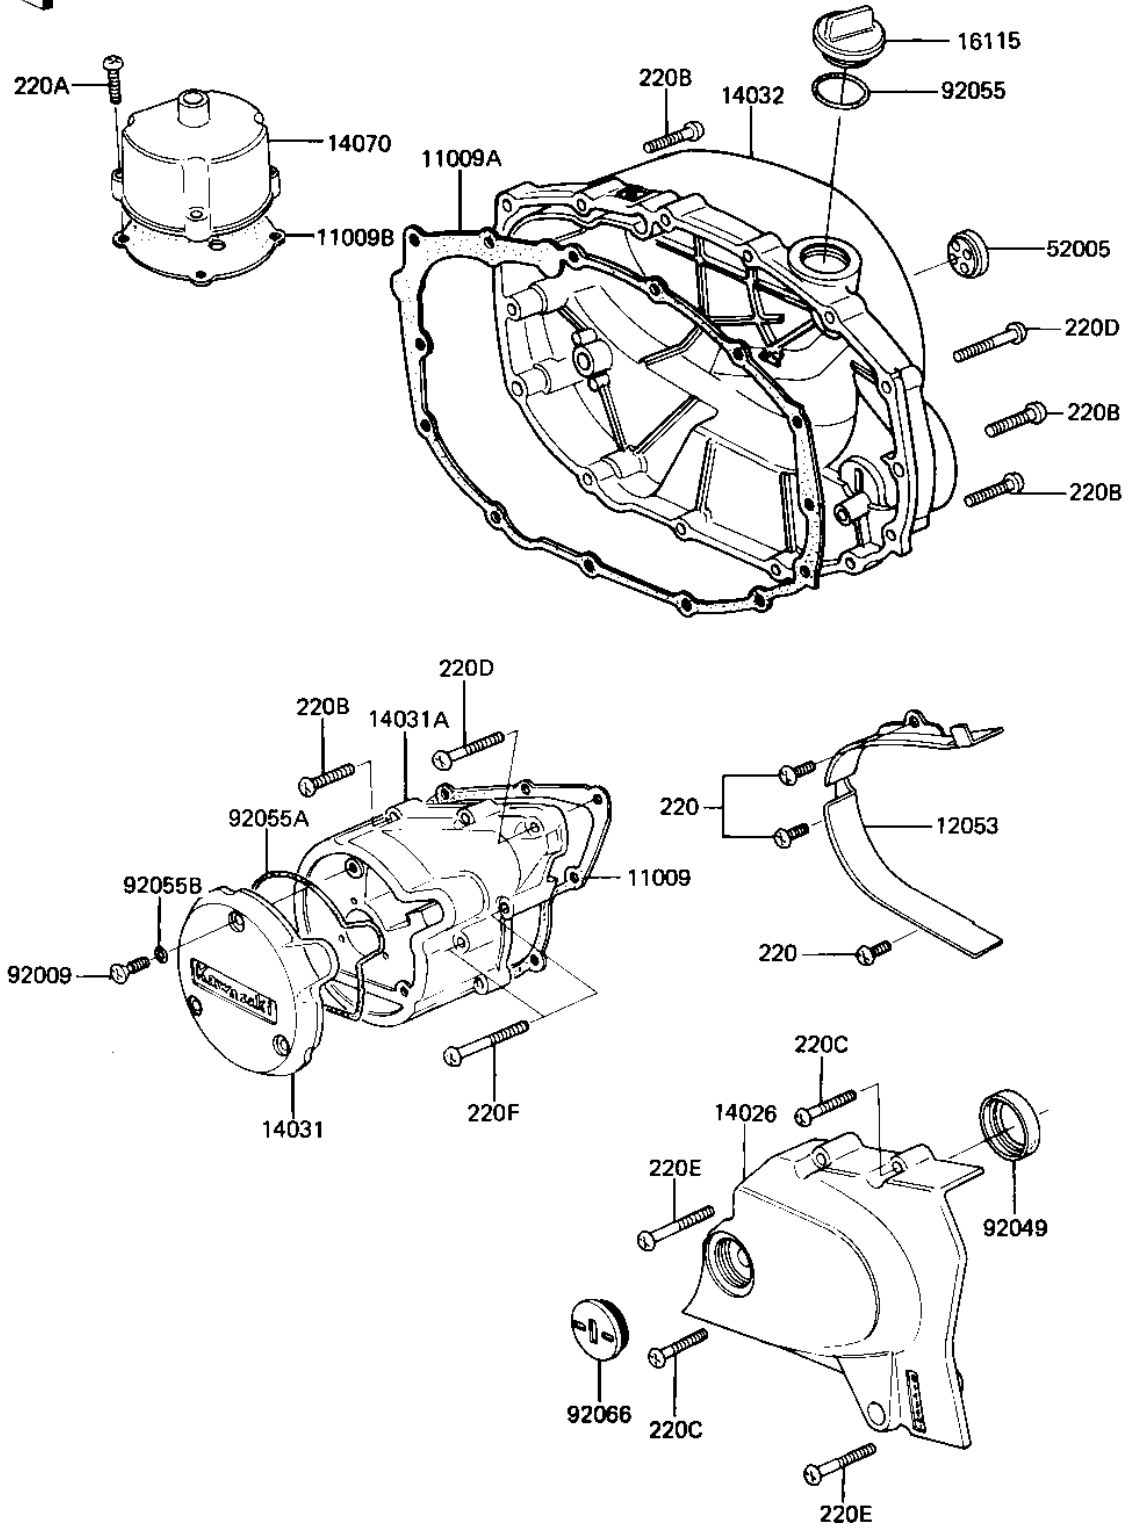

1982 CSR PARTS DIAGRAM

ENGINE COVERS (KZ305-A1)

E1431-0015

1982 CSR PARTS LIST

ENGINE COVERS (KZ305-A1)

ITEM NAME	PART NUMBER	QUANTITY
GASKET,GENERATOR COVE (Ref # 11009)	11060-1060	1
GASKET,CLUTCH COVER (Ref # 11009A)	11060-1061	1
GASKET,BREATHER BODY (Ref # 11009B)	11009-1239	1
GUIDE-CHAIN (Ref # 12053)	12053-1023	1
COVER-CHAIN (Ref # 14026)	14026-1039	1
COVER-GENERATOR,CAP (Ref # 14031)	14031-1018	1
COVER-GENERATOR (Ref # 14031A)	14031-1063	1
COVER-CLUTCH (Ref # 14032)	14032-1064	1
BODY-BREATHER (Ref # 14070)	14070-1002	1
PLUG,OIL FILLER (Ref # 16115)	16115-013	1
GAUGE,OIL LEVEL (Ref # 52005)	52005-1009	1
SCREW OVL CNTSK 6X25 (Ref # 92009)	222E0625	3
OIL SEAL,CLUTCH RELES (Ref # 92049)	92049-1003	1
"O" RING,31MM (Ref # 92055)	92055-049	1
"O" RING,DYNAMO COVER (Ref # 92055A)	92055-108	1
"O" RING,DYNAMO COVER (Ref # 92055B)	92055-109	3
PLUG,RELEASE (Ref # 92066)	92067-024	1
SCREW PAN HEAD 6X14 (Ref # 220)	220B0614	3
SCREW PAN HEAD 6X25 (Ref # 220A)	220B0625	4
SCREW PAN HEAD 6X30 (Ref # 220B)	220B0630	17
SCREW PAN HEAD 6X35 (Ref # 220C)	220B0635	2
SCREW PAN HEAD 6X40 (Ref # 220D)	220B0640	4
SCREW PAN HEAD 6X45 (Ref # 220E)	220B0645	2
SCREW PAN HEAD 6X55 (Ref # 220F)	220B0655	2