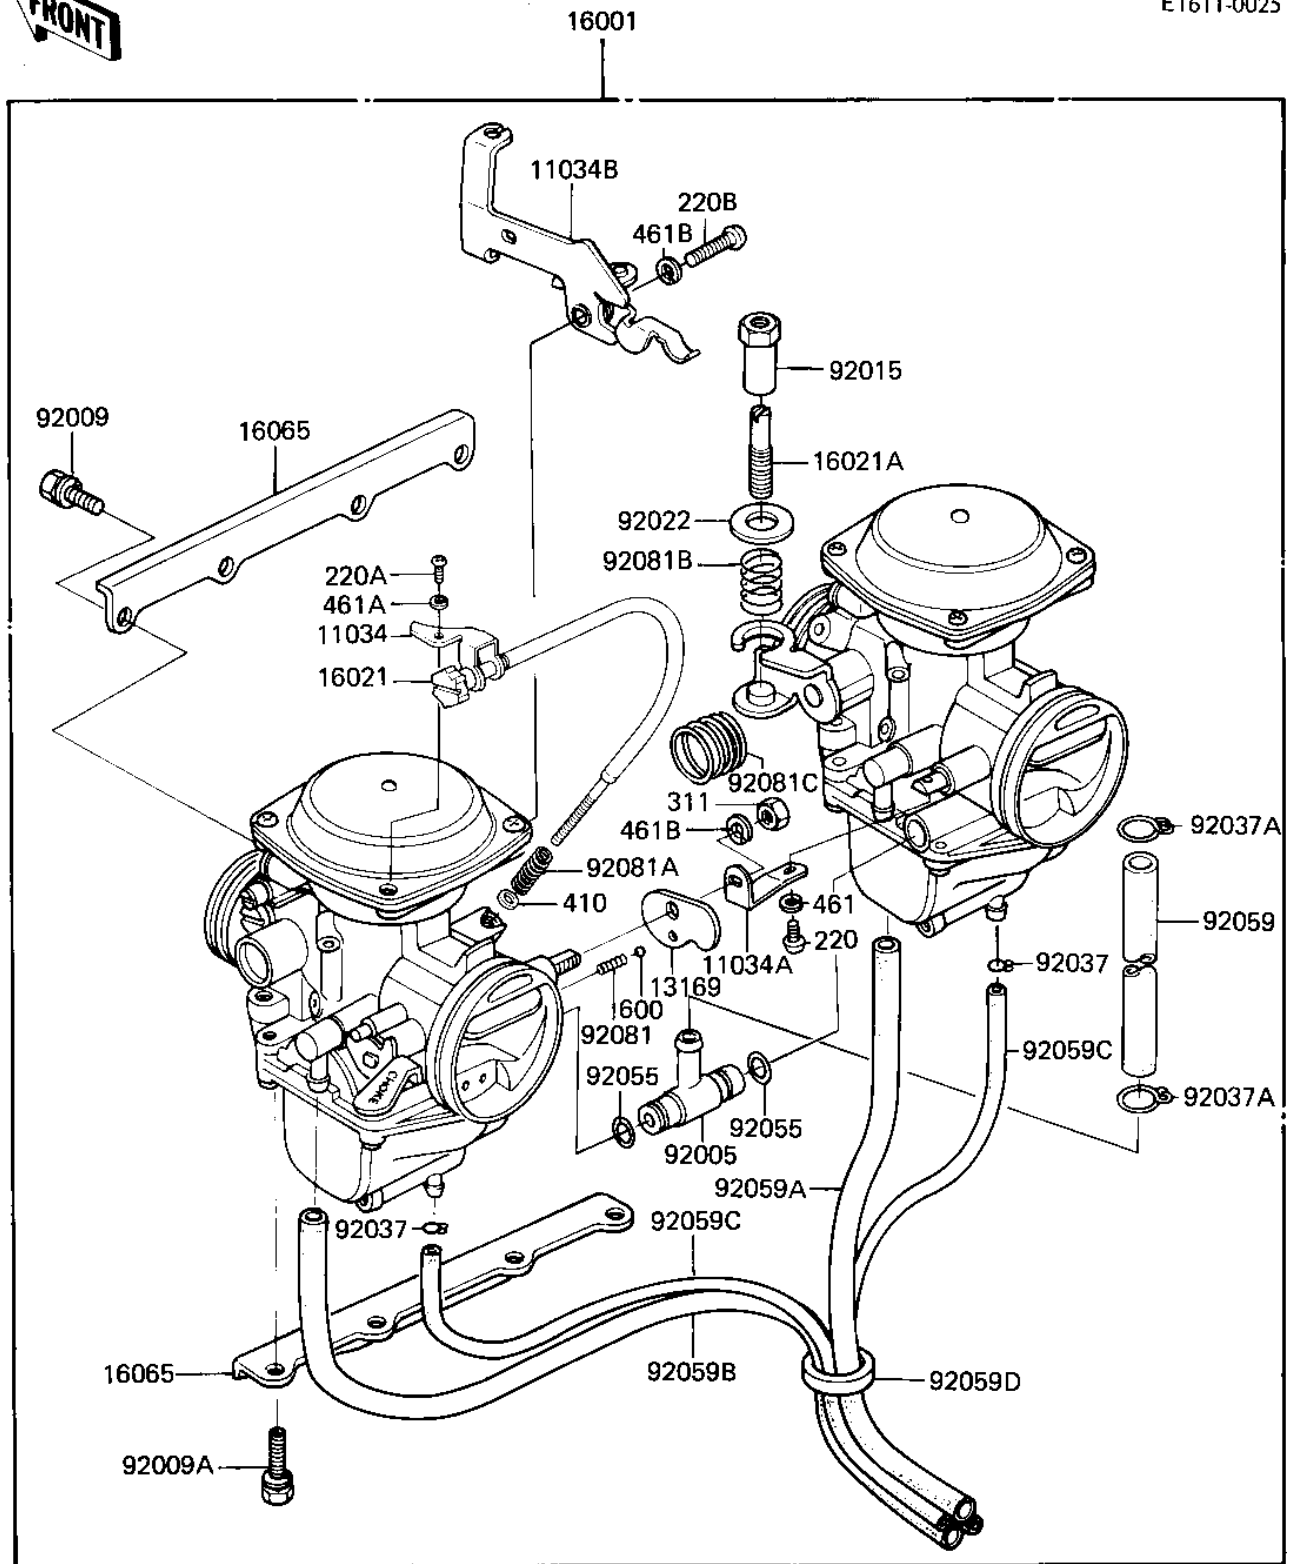

# 1982 CSR PARTS DIAGRAM

CARBURETOR ASSY

E1611-0025

## CARBURETOR ASSY

ITEM NAME	PART NUMBER	QUANTITY
STAY,STOP SCREW (Ref # 11034)	11034-1202	1
BRACKET,CHOKE LEVER (Ref # 11034A)	11034-1203	1
PLATE,STAY (Ref # 11034B)	11034-1826	1
CAM,CHOKE LINK (Ref # 13169)	13169-1151	1
CARBURETOR (Ref # 16001)	16001-1363	1
SCREW,THROTTLE STOP (Ref # 16021)	16021-1007	1
SCREW,SLOTTED (Ref # 16021A)	16021-1027	1
PLATE,STAY (Ref # 16065)	16065-1012	2
FITTING,FUEL HOSE (Ref # 92005)	92005-1032	1
SCREW,6X16 (Ref # 92009)	92009-1129	4
BOLT,HEX HEAD,6X22 (Ref # 92009A)	92009-1006	4
NUT,5M/M (Ref # 92015)	92015-1118	1
WASHER (Ref # 92022)	92022-1204	1
CLAMP,TUBE,OVERFLOW (Ref # 92037)	92037-1142	2
CLAMP,TUBE (Ref # 92037A)	92037-1682	2
"O" RING (Ref # 92055)	92055-1004	2
HOSE,FUEL INLET (Ref # 92059)	92059-1001	1
HOSE (Ref # 92059A)	92059-110	1
TUBE,4,5X8X450 (Ref # 92059B)	92059-1106	1
HOSE,FUEL OVERFLOW (Ref # 92059C)	92059-111	2
TUBE,CLAMP (Ref # 92059D)	92059-1114	1
SPRING (Ref # 92081)	92081-1004	1
SPRING,STOP SCREW (Ref # 92081A)	92081-1062	1
SPRING (Ref # 92081B)	92081-1252	1
SPRING,THROTTLE RETRN (Ref # 92081C)	92081-1453	1
SCREW-PAN-HEAD 3X6 (Ref # 220)	220B0306	1
SCREW PAN HEAD 4X10 (Ref # 220A)	220B0410	1
SCREW PAN HEAD 5X20 (Ref # 220B)	220B0520	1
NUT,5MM (Ref # 311)	311B0500	1

# 1982 CSR PARTS LIST

## CARBURETOR ASSY

ITEM NAME	PART NUMBER	QUANTITY
WASHER PLAIN 5MM (Ref # 410)	410B0500	1
WASHER SPRING 3MM (Ref # 461)	461F0300	1
WASHER SPRING 4MM (Ref # 461A)	461F0400	1
WASHER SPRING 5MM (Ref # 461B)	461F0500	2
BALL,STEEL,1/8" (Ref # 600)	600A0400	1