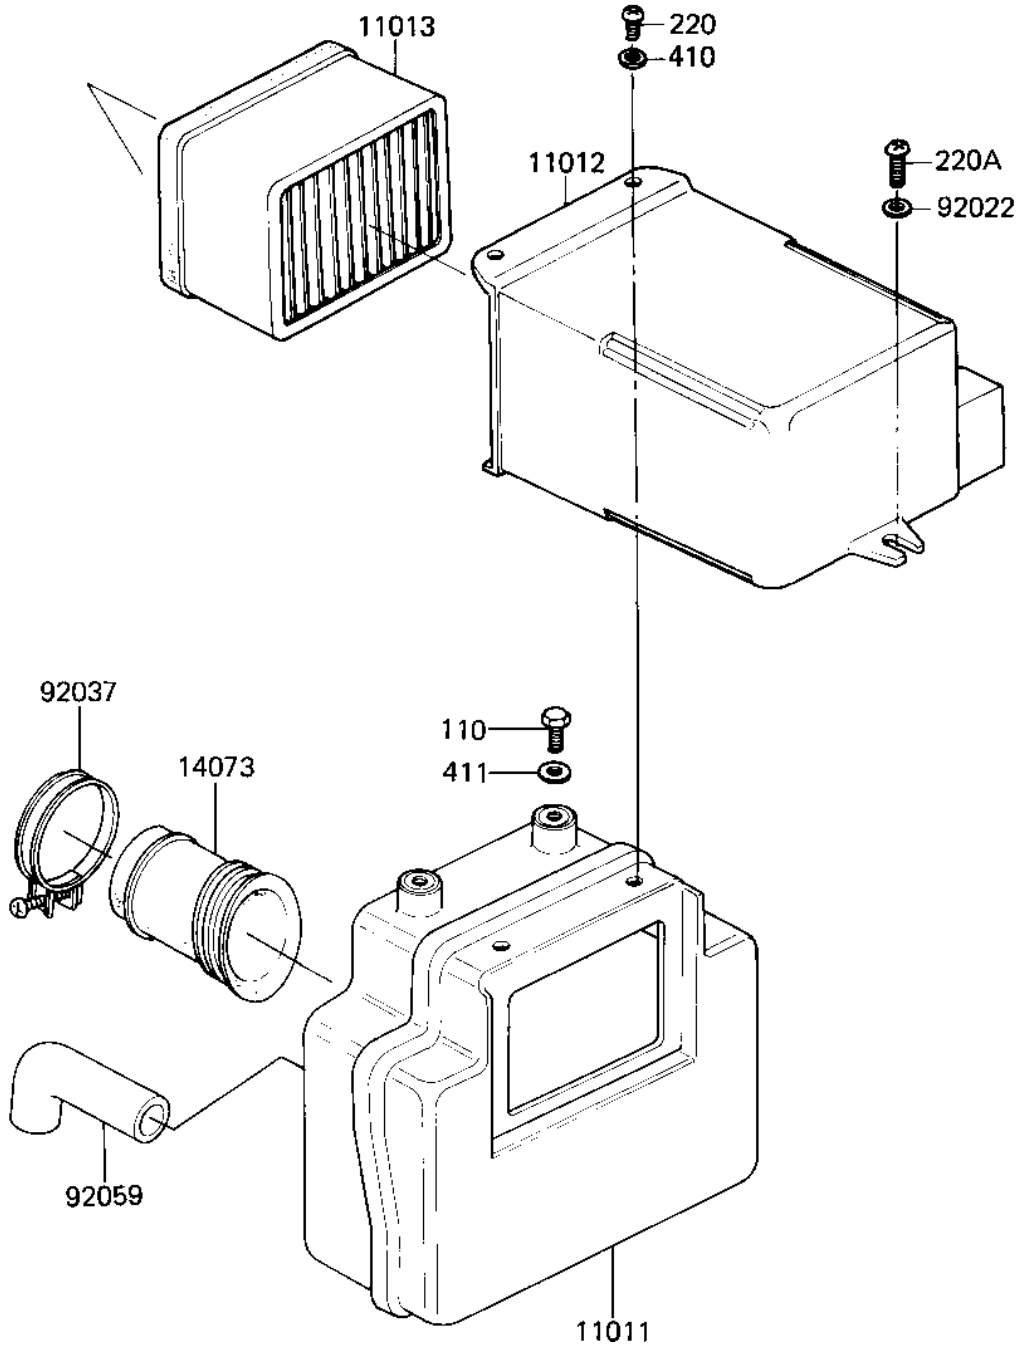

# 1982 CSR PARTS DIAGRAM

AIR CLEANER

E1130-0028

# 1982 CSR PARTS LIST

## AIR CLEANER

ITEM NAME	PART NUMBER	QUANTITY
CASE-AIR FILTER (Ref # 11011)	11011-1064	1
CAP,AIR CLEANER (Ref # 11012)	11012-1103	1
ELEMENT,AIR CLNR (Ref # 11013)	11013-1039	1
DUCT,AIR FILTER (Ref # 14073)	14073-1051	2
WASHER,6.5X16X2 (Ref # 92022)	92022-1565	1
CLAMP,57M/M (Ref # 92037)	92037-1006	2
TUBE,BREATHER (Ref # 92059)	92059-1166	1
BOLT-UPSET,6X12 (Ref # 110)	112G0612	2
SCREW PAN HEAD 6X10 (Ref # 220)	220B0610	2
SCREW PAN HEAD 6X14 (Ref # 220A)	220B0614	1
WASHER PLAIN 6MM (Ref # 410)	410B0600	2
WASHER PLAIN 6MM (Ref # 411)	411B0600	2