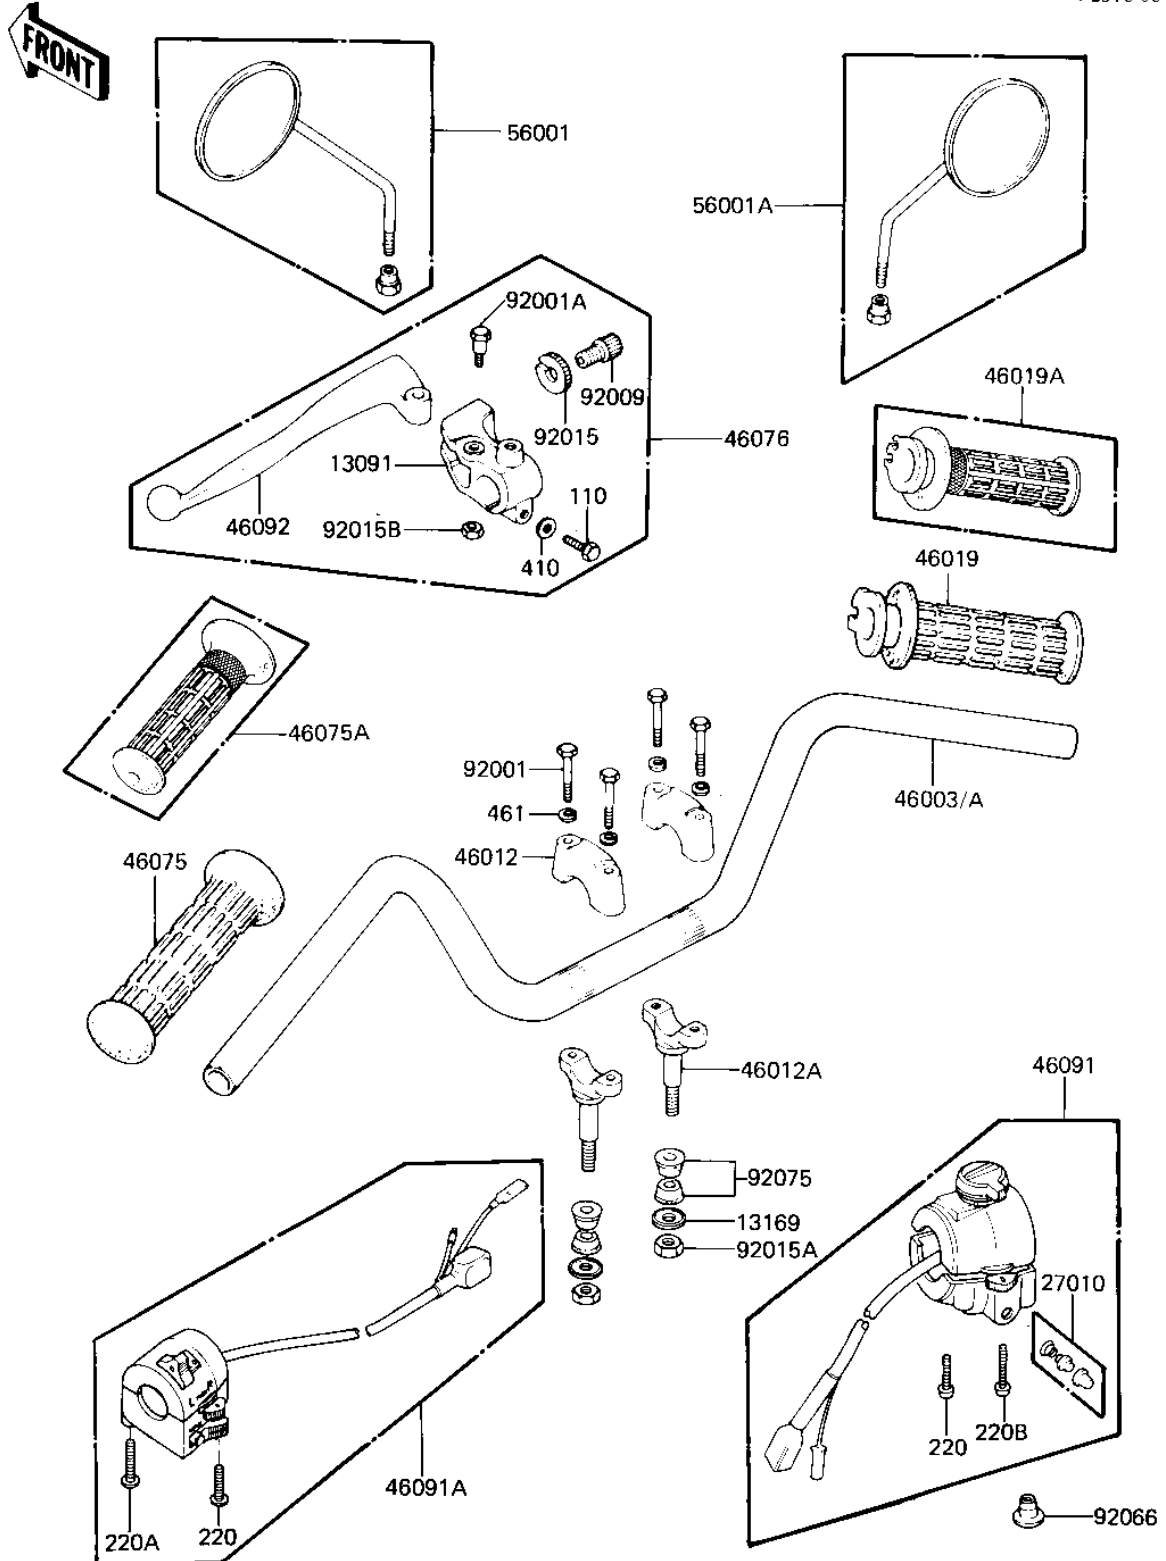

1982 CSR PARTS DIAGRAM

HANDLEBAR

F2310-0048

1982 CSR PARTS LIST

HANDLEBAR

ITEM NAME	PART NUMBER	QUANTITY
HOLDER,CLUTCH LEVER (Ref # 13091)	46094-017	1
CAP HANDLEBAR HOLDER (Ref # 13169)	46016-003	2
SWITCH ASSY,HORN BUTN (Ref # 27010)	27010-1009	1
HANDLEBAR (Ref # 46003A)	46003-1088	1
HOLDER-HANDLEBAR (Ref # 46012)	46012-008	2
HOLDER-HANDLEBAR LOW (Ref # 46012A)	46012-010	2
GRIP-ASSY THROTTLE (Ref # 46019A)	46019-1017	1
GRIP,LH (Ref # 46075A)	46075-1022	1
LEVER ASSY,CLUTCH (Ref # 46076)	46076-052	1
HOUSING ASSY,R.H (Ref # 46091)	46091-1039	1
HOUSING-ASSY-CONT,LH (Ref # 46091A)	46091-1187	1
LEVER,CLUTCH (Ref # 46092)	46092-023	1
REAR VIEW MIRROR,L.H. (Ref # 56001)	56001-1007	1
REAR VIEW MIRROR,R.H. (Ref # 56001A)	56001-1008	1
BOLT 8X38 (Ref # 92001)	92001-1405	4
BOLT,HEX HEAD (Ref # 92001A)	92007-047	1
SCREW CABLE ADJUST (Ref # 92009)	46055-003	1
NUT,CABLE ADUST NUT (Ref # 92015)	46056-007	1
NUT,10MM (Ref # 92015A)	92015-1429	2
NUT (Ref # 92015B)	92019-008	1
PLUG,9.5X8 (Ref # 92066)	92066-1077	1
DAMPER RUBBER HANDLE (Ref # 92075)	92075-039	4
BOLT HEX HEAD 6X25 (Ref # 110)	110N0625	1
SCREW PAN HEAD 5X30 (Ref # 220)	220B0530	2
SCREW-PAN-CROS (Ref # 220A)	220B0535	1
SCREW-PAN-CROS (Ref # 220B)	220B0540	1
WASHER PLAIN 6MM (Ref # 410)	410B0600	1
WASHER SPRING 8MM (Ref # 461)	461F0800	4