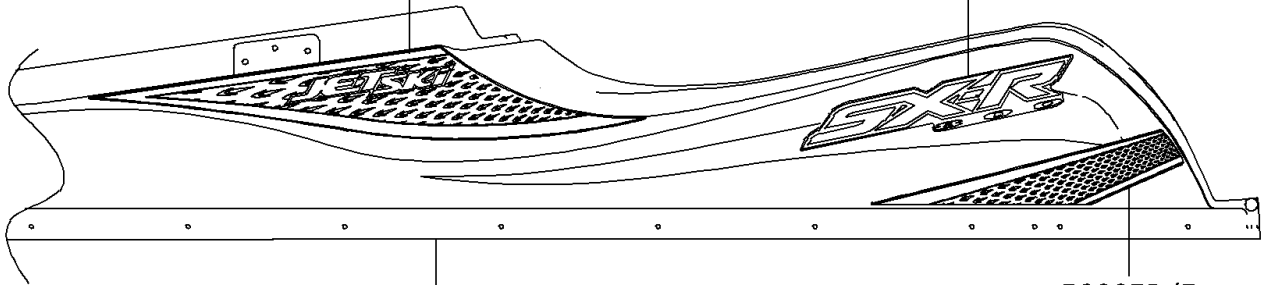

# 2007 800 SX-R PARTS DIAGRAM

Decals(Red)(A7F)(US)

F3880B

56052A

Ref. Flame Arrester

56067F/G

Ref. Engine Hood

56052

56067B/C

56052B

Ref. Hull

56067D/E

56067/A

Ref. Hull