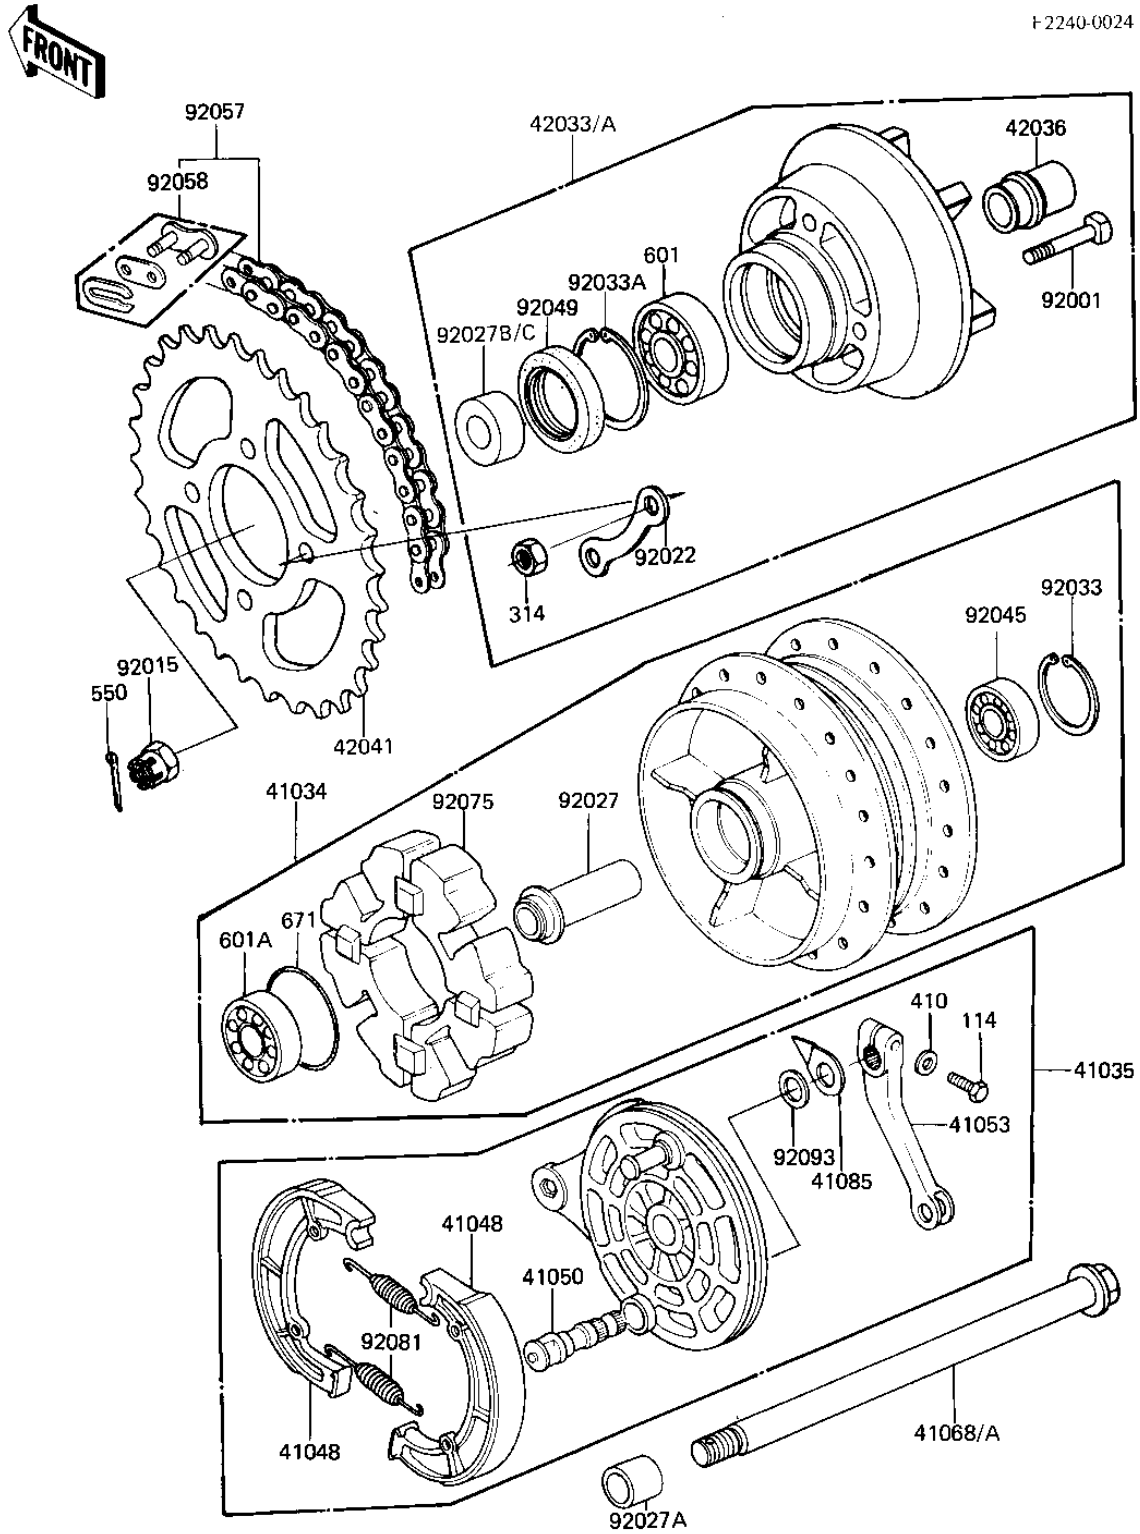

1982 CSR PARTS DIAGRAM

REAR HUB/BRAKE/CHAIN

F-2240-0024

1982 CSR PARTS LIST

REAR HUB/BRAKE/CHAIN

ITEM NAME	PART NUMBER	QUANTITY
DRUM-ASSY,RR BRK (Ref # 41034)	41034-1005	1
PANEL-ASY,RR BRK (Ref # 41035)	41035-1089	1
SHOE-BRAKE (Ref # 41048)	41048-1069	2
CAM,BRAKE (Ref # 41050)	41050-1001	1
LEVER,BRAKE CAM (Ref # 41053)	41053-1001	1
AXLE,RR (Ref # 41068A)	41068-1067	1
INDICATOR,BRAKE SHOE (Ref # 41085)	41085-004	1
COUPLING-ASSY,RR (Ref # 42033A)	42033-1044	1
SLEEVE,COUPLING (Ref # 42036)	42036-1002	1
SPROCKET-HUB,RR,33T (Ref # 42041)	42041-1064	1
BOLT, RR SPROCKET FIT (Ref # 92001)	92003-156	4
NUT CASTLE,16MM (Ref # 92015)	92015-055	1
WASHER SPROCKET LOCK (Ref # 92022)	92088-005	2
COLLAR,REAR HUB BRG. (Ref # 92027)	92027-1013	1
COLLAR,RR AXLE,RH (Ref # 92027A)	92027-1256	1
COLLAR (Ref # 92027C)	92027-1368	1
CIRCLIP,47M/M (Ref # 92033)	92033-1042	1
RING,SNAP,56.2M/M (Ref # 92033A)	92033-1043	1
BEARING-BALL (Ref # 92045)	601B6303U	1
OIL SEAL WTC35527 (Ref # 92049)	92052-006	1
DR CHAIN 530X98 (Ref # 92057)	92057-014	1
CHAIN JOINT 530 (Ref # 92058)	92058-008	1
DAMPER,REAR HUB SHOCK (Ref # 92075)	92075-1008	1
SPRING-BRAKE SHOE (Ref # 92081)	42020-004	2
DUST SHIELD-BRAKE CAM (Ref # 92093)	41051-003	1
BOLT HEX HEAD 8X28 (Ref # 114)	114G0828	1
NUT,10MM (Ref # 314)	314B1000	4
WASHER PLAIN 8MM (Ref # 410)	410B0800	1
PIN-COTTER,4.0X35 (Ref # 550)	550D4035	1

1982 CSR PARTS LIST

REAR HUB/BRAKE/CHAIN

ITEM NAME	PART NUMBER	QUANTITY
BEARING BALL #6205 (Ref # 601)	601B6205	1
BEARING BALL #6303 (Ref # 601A)	601B6303	1
"O" RING,60MM (Ref # 671)	671B2560	1