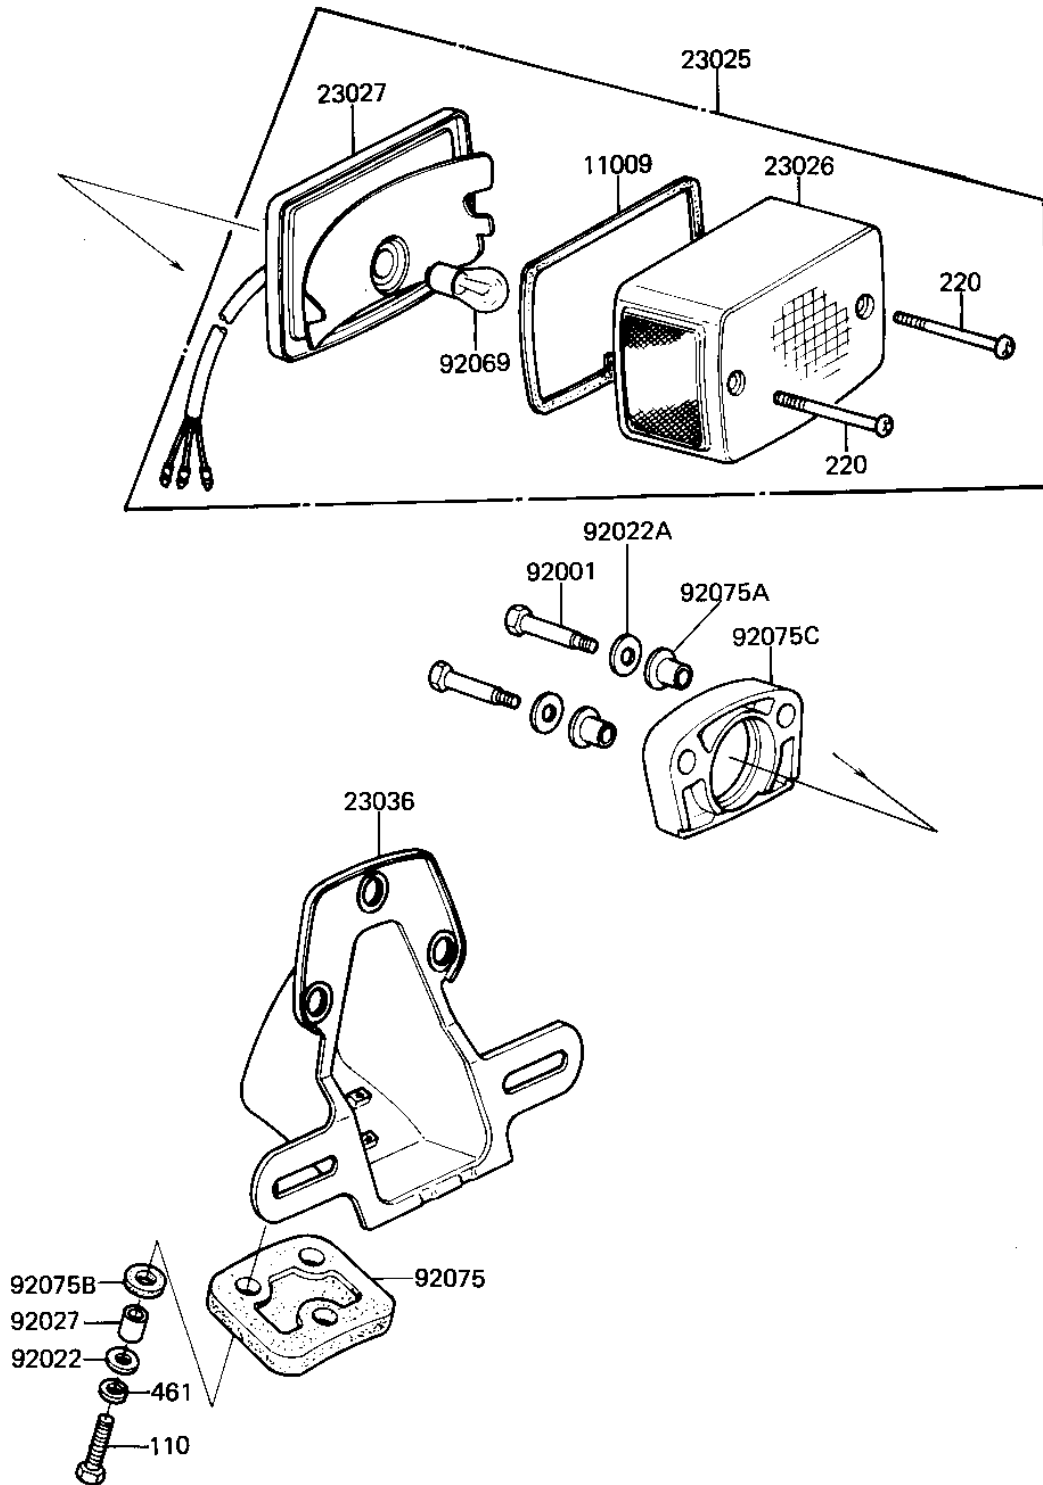

# 1982 CSR PARTS DIAGRAM

TAILLIGHT

F2720-0005

# 1982 CSR PARTS LIST

## TAILLIGHT

ITEM NAME	PART NUMBER	QUANTITY
GASKET,TAIL LAMP LENS (Ref # 11009)	11009-1078	1
TAIL LAMP UNIT (Ref # 23025)	23025-1033	1
LENS,TAIL LAMP (Ref # 23026)	23026-1003	1
CASE,TAIL LAMP (Ref # 23027)	23027-1020	1
BRACKET,TAIL LAMP (Ref # 23036)	23036-1024	1
BOLT,TAIL LAMP FITTING (Ref # 92001)	92001-1322	2
WASHER 6.5X20X1.6T (Ref # 92022)	92022-125	3
WASHER,8.5X20X1.6 (Ref # 92022A)	92022-1561	2
COLLAR 6.8X10X14.5 (Ref # 92027)	92027-156	3
BULB,12V 32/3CP (Ref # 92069)	92069-059	1
DAMPER RUBBER,RR FEND (Ref # 92075)	35039-004	1
DAMPER RUBBER (Ref # 92075A)	92075-1162	2
DAMPER RUBBER,RR FEND (Ref # 92075B)	92075-121	3
DAMPER RUBBER,TAIL (Ref # 92075C)	92075-1251	1
BOLT-UPSET (Ref # 110)	112G0625	3
SCREW-PAN-CROS,4X40 (Ref # 220)	220R0440	2
WASHER SPRING 6MM (Ref # 461)	461F0600	3