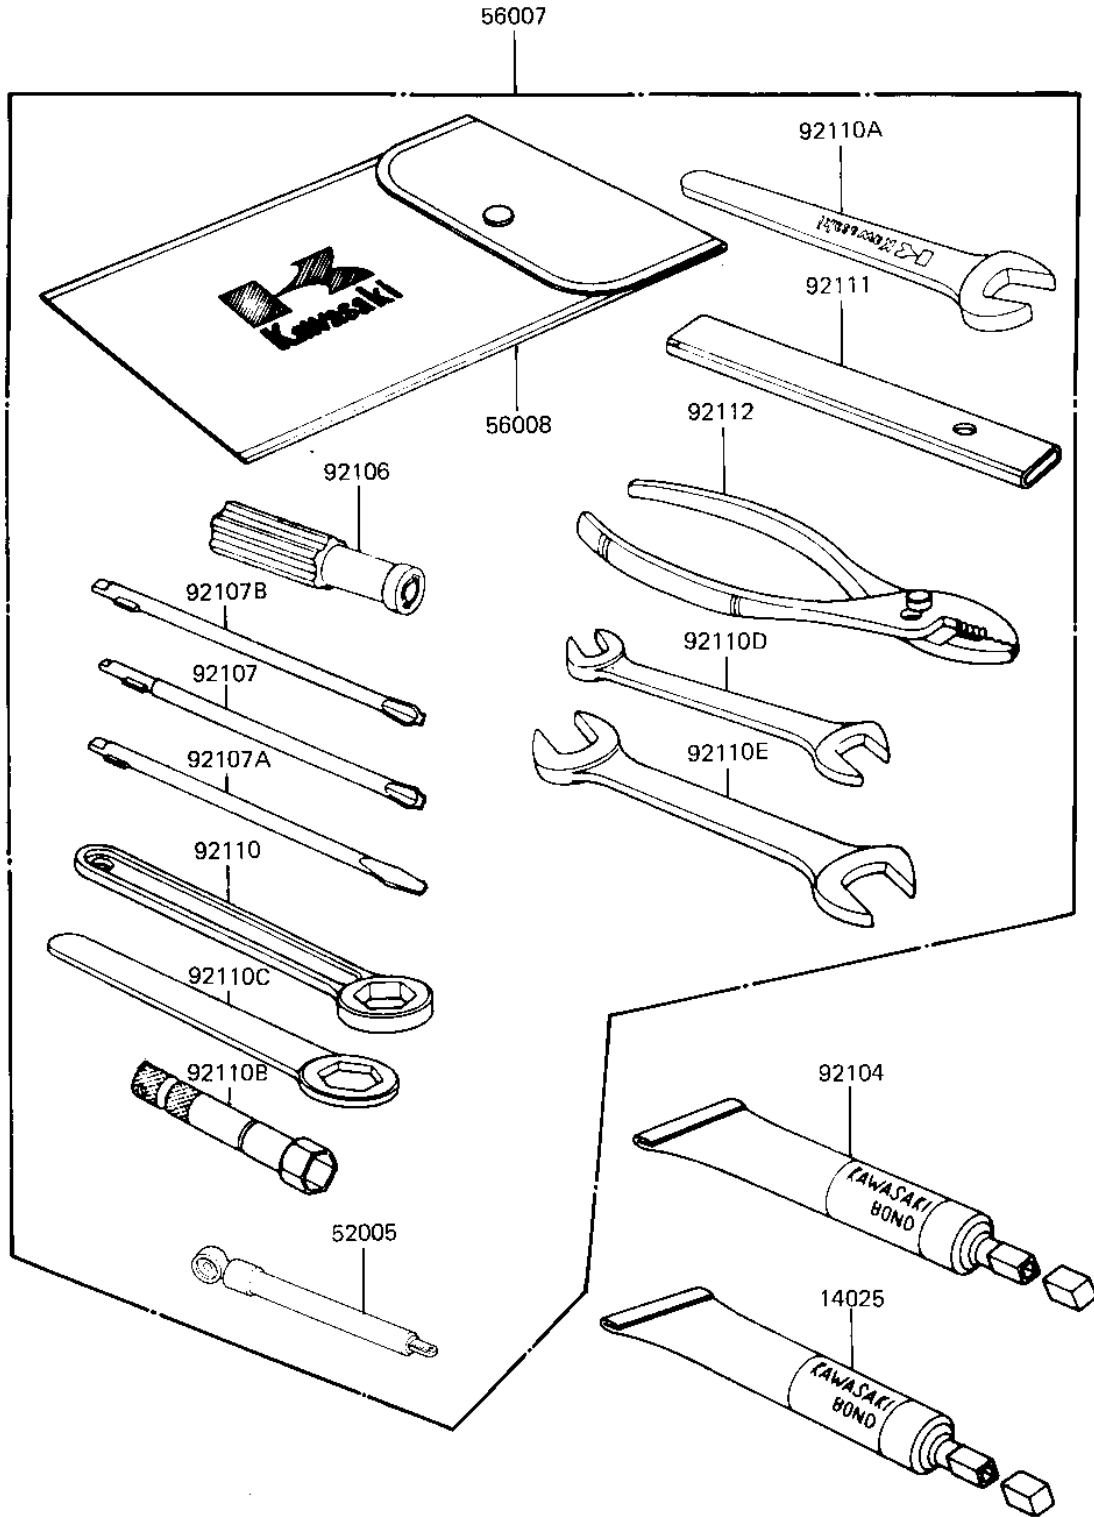

1982 CSR PARTS DIAGRAM

OWNER TOOLS

F2810-0014

1982 CSR PARTS LIST

OWNER TOOLS

ITEM NAME	PART NUMBER	QUANTITY
BOND,#10 (Ref # 14025)	56019-120	1
GAUGE,AIR,3.5KG/CM2 (Ref # 52005)	52005-1031	1
TOOL KIT (Ref # 56007)	56007-1070	1
BAG,TOOL (Ref # 56008)	56008-009	1
LIQUID GASKET (Ref # 92104)	92104-002	1
GRIP,SCREW DRIVER (Ref # 92106)	92106-1001	1
TOOL-DRIVER (Ref # 92107)	92107-1052	1
92107-1052 (Canada) (Ref # 92107A)	92107-007	1
92107-1002 (Canada) (Ref # 92107B)	92107-008	1
TOOL-WRENCH,BOX END,2 (Ref # 92110)	92110-1147	1
WRENCH,OPEN END,19M/M (Ref # 92110A)	92110-1004	1
WRENCH,SPARK PLUG (Ref # 92110B)	92110-1018	1
TOOL-WRENCH,BOX END,2 (Ref # 92110C)	92110-1148	1
TOOL-WRENCH,OPEN END (Ref # 92110D)	92110-1038	1
TOOL-WRENCH,OPEN END, (Ref # 92110E)	92110-1153	1
TOOL-BAR,BOX END WRENCH (Ref # 92111)	92111-004	1
PLIERS,160MM (Ref # 92112)	92112-003	1