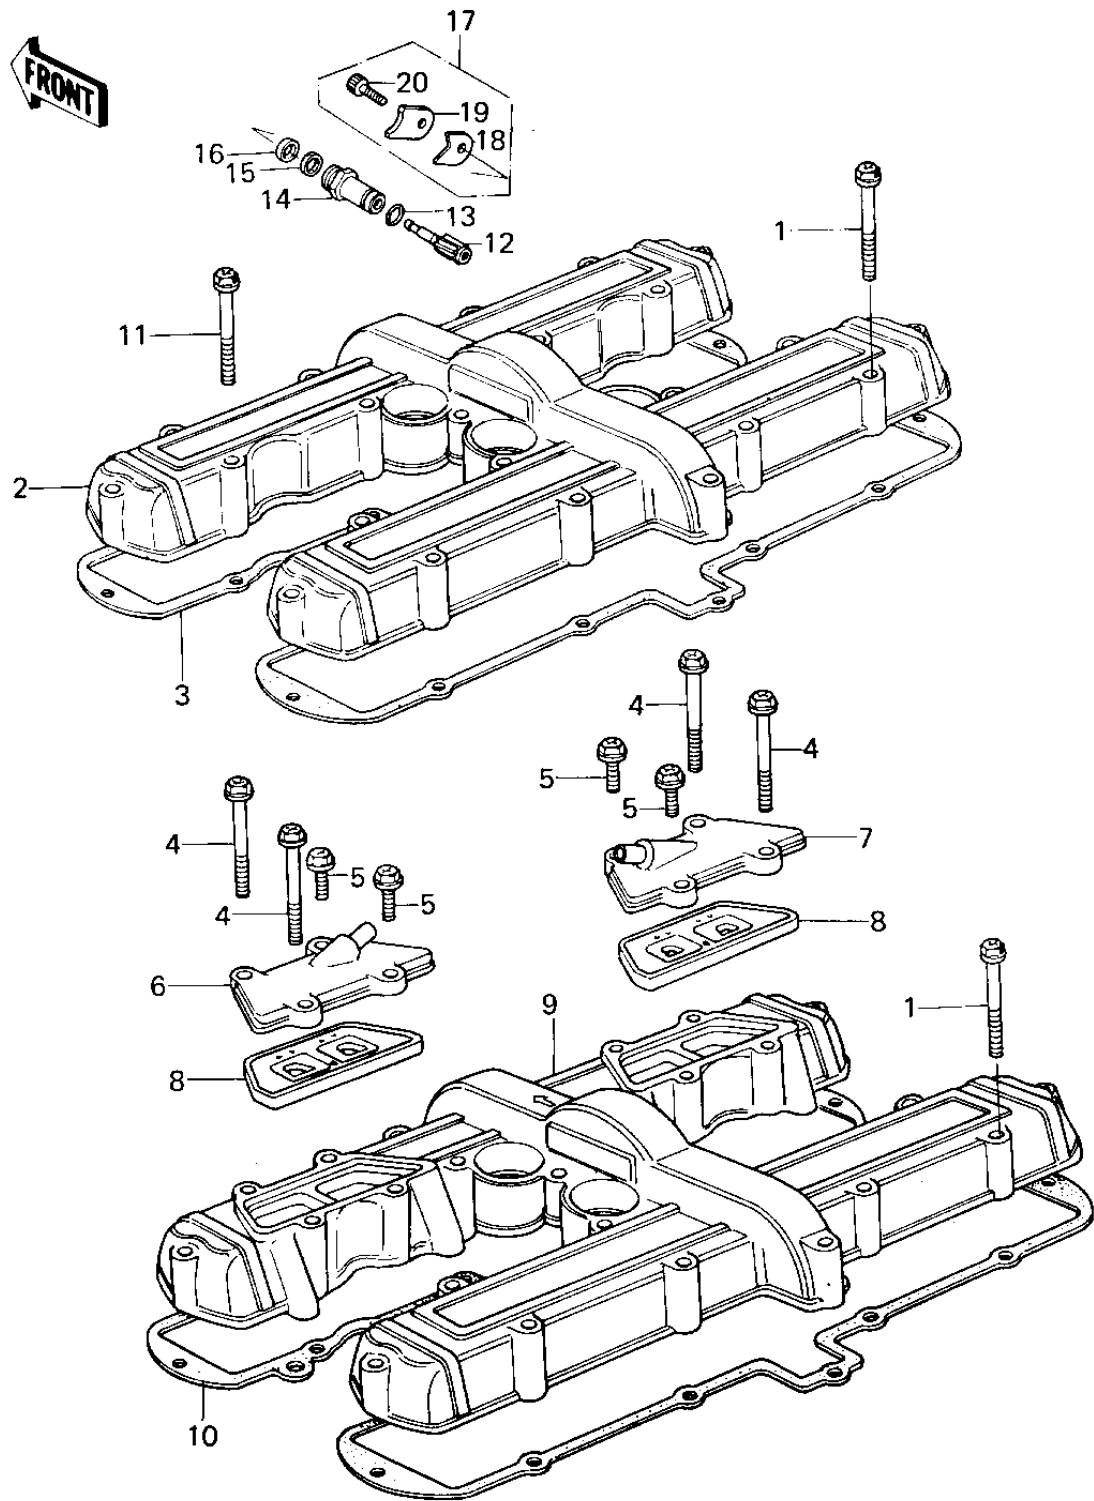

1977 KZ650-B1 PARTS DIAGRAM

CYLINDER HEAD COVERS

R

1977 KZ650-B1 PARTS LIST

CYLINDER HEAD COVERS

ITEM NAME	PART NUMBER	QUANTITY
BOLT,HEX HEAD,6X45 (Ref # 1)	92001-165	20
COVER,CYLINDER HEAD (Ref # 2)	11022-009-2H	1
GASKET,CYL HEAD COVER (Ref # 3)	11009-1025	1
BOLT,HEX HEAD,6X65 (Ref # 4)	92001-1102	4
BOLT,FLANGED,6X22 (Ref # 5)	92001-1352	4
CAP ASSY,L.H,REED VLV (Ref # 6)	14075-5002	1
CAP ASSY,R.H,REED VLV (Ref # 7)	14075-5001	1
VALVE ASSY REED (Ref # 8)	12021-1003	2
COVER,CYLINDER HEAD (Ref # 9)	14025-1058	1
GASKET,CYL HEAD COVER (Ref # 10)	11009-1065	1
BOLT,HEX HEAD,6X45 (Ref # 11)	92001-165	4
GEAR,TACHOMETER,10T (Ref # 12)	13223-011	1
RING-O,10MM (Ref # 13)	92055-1149	1
GUIDE,TACHOMETER GEAR (Ref # 14)	92087-010	1
OIL SEAL (Ref # 15)	92050-075	1
GASKET,TACHOMETER GER (Ref # 16)	92065-103	1
HOLDER SET,TACHOMETER (Ref # 17)	13091-5001	1
HOLDER,TACHOMETR,3.2T (Ref # 18)	13091-1009	1
HOLDER,TACHOMETER2.3T (Ref # 19)	13091-1008	1
BOLT,6X14 (Ref # 20)	120P0614	1