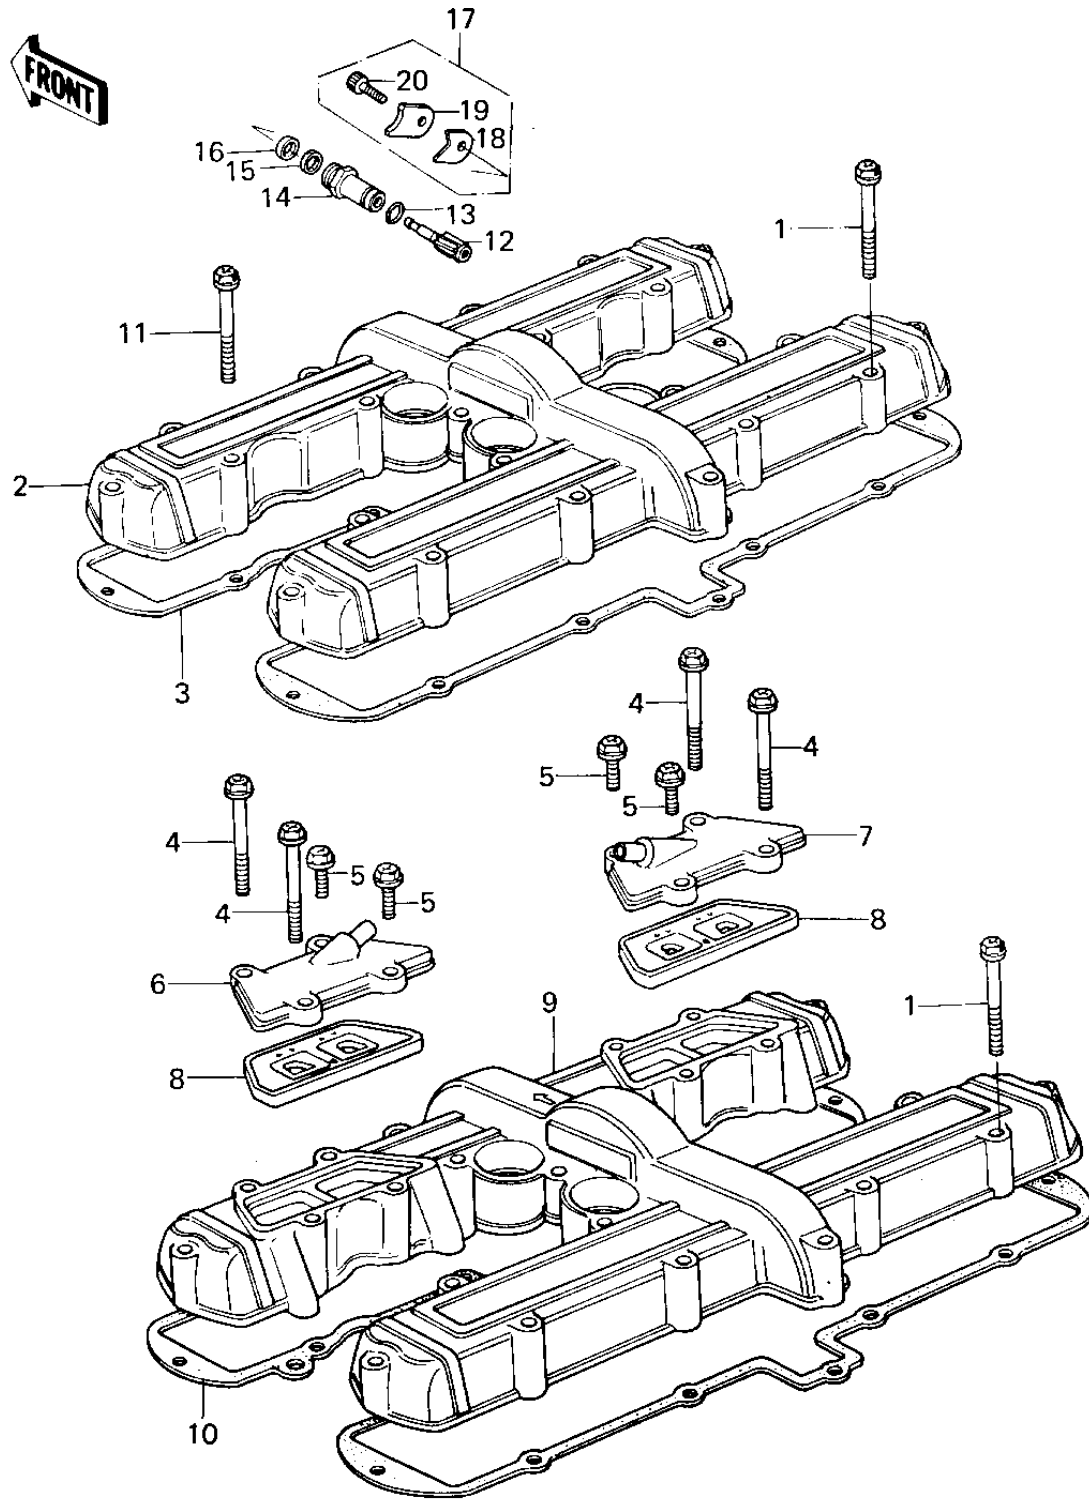

1978 KZ650-B2 PARTS DIAGRAM

CYLINDER HEAD COVERS

1978 KZ650-B2 PARTS LIST

CYLINDER HEAD COVERS

ITEM NAME	PART NUMBER	QUANTITY
BOLT,HEX HEAD,6X45 (Ref # 1)	92001-165	20
COVER,CYLINDER HEAD (Ref # 2)	11022-009-2H	1
COVER,CYLINDER HEAD (Ref # 2)	14025-1065	1
GASKET,CYL HEAD COVER (Ref # 3)	11009-1025	1
GASKET,CYL HEAD COVER (Ref # 10)	11009-1065	1
BOLT,HEX HEAD,6X45 (Ref # 11)	92001-165	4
BOLT,HEX HEAD,6X45 (Ref # 11)	92001-165	4
GEAR,TACHOMETER,10T (Ref # 12)	13223-011	1
RING-O,10MM (Ref # 13)	92055-1149	1
GUIDE,TACHOMETER GEAR (Ref # 14)	92087-010	1
OIL SEAL (Ref # 15)	92050-075	1
GASKET,TACHOMETER GER (Ref # 16)	92065-103	1
HOLDER SET,TACHOMETER (Ref # 17)	13091-5001	1
HOLDER,TACHOMETR,3.2T (Ref # 18)	13091-1009	1
HOLDER,TACHOMETER2.3T (Ref # 19)	13091-1008	1
BOLT,6X14 (Ref # 20)	120P0614	1