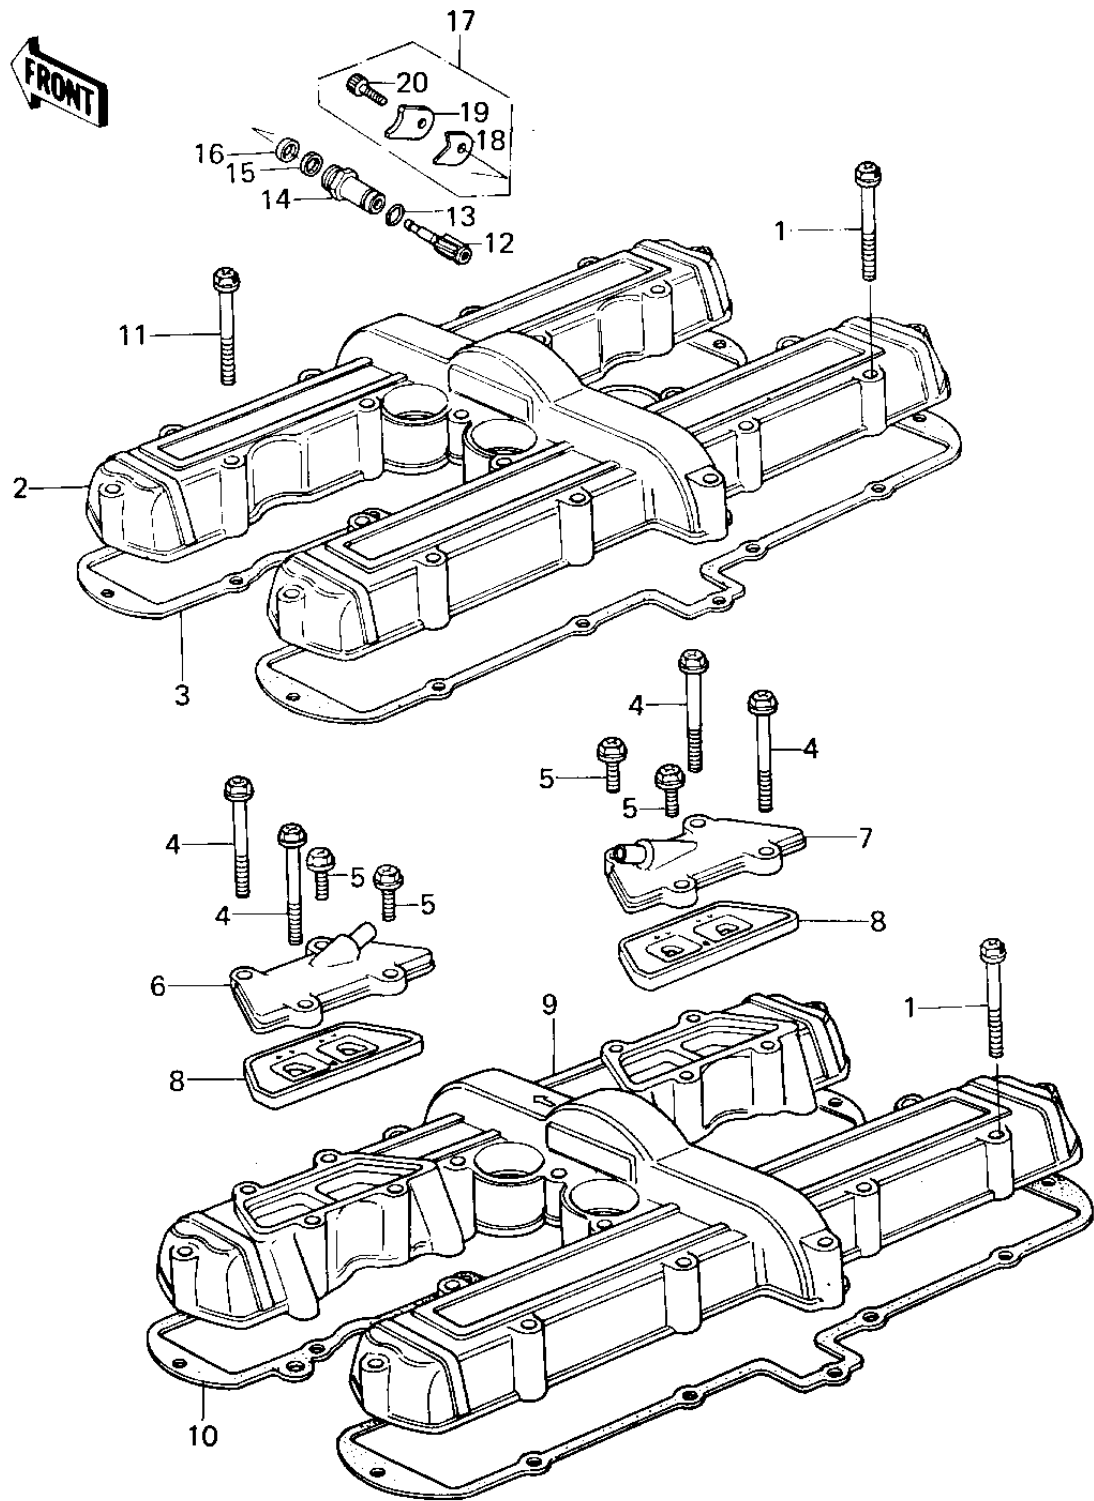

# 1979 KZ650-B3 PARTS DIAGRAM

## CYLINDER HEAD COVERS

# 1979 KZ650-B3 PARTS LIST

## CYLINDER HEAD COVERS

ITEM NAME	PART NUMBER	QUANTITY
BOLT,HEX HEAD,6X45 (Ref # 1)	92001-165	20
COVER,CYLINDER HEAD (Ref # 2)	11022-009-2H	1
GASKET,CYL HEAD COVER (Ref # 3)	11009-1025	1
BOLT,HEX HEAD,6X65 (Ref # 4)	92001-1102	4
BOLT,FLANGED,6X22 (Ref # 5)	92001-1352	4
CAP ASSY,L.H,REED VLV (Ref # 6)	14075-5002	1
CAP ASSY,R.H,REED VLV (Ref # 7)	14075-5001	1
VALVE ASSY REED (Ref # 8)	12021-1003	2
COVER,CYLINDER HEAD (Ref # 9)	14025-1058	1
GASKET,CYL HEAD COVER (Ref # 10)	11009-1065	1
BOLT,HEX HEAD,6X45 (Ref # 11)	92001-165	4
GEAR,TACHOMETER,10T (Ref # 12)	13223-011	1
RING-O,10MM (Ref # 13)	92055-1149	1
GUIDE,TACHOMETER GEAR (Ref # 14)	92087-010	1
OIL SEAL (Ref # 15)	92050-075	1
GASKET,TACHOMETER GER (Ref # 16)	92065-103	1
HOLDER SET,TACHOMETER (Ref # 17)	13091-5001	1
HOLDER,TACHOMETR,3.2T (Ref # 18)	13091-1009	1
HOLDER,TACHOMETER2.3T (Ref # 19)	13091-1008	1
BOLT,6X14 (Ref # 20)	120P0614	1