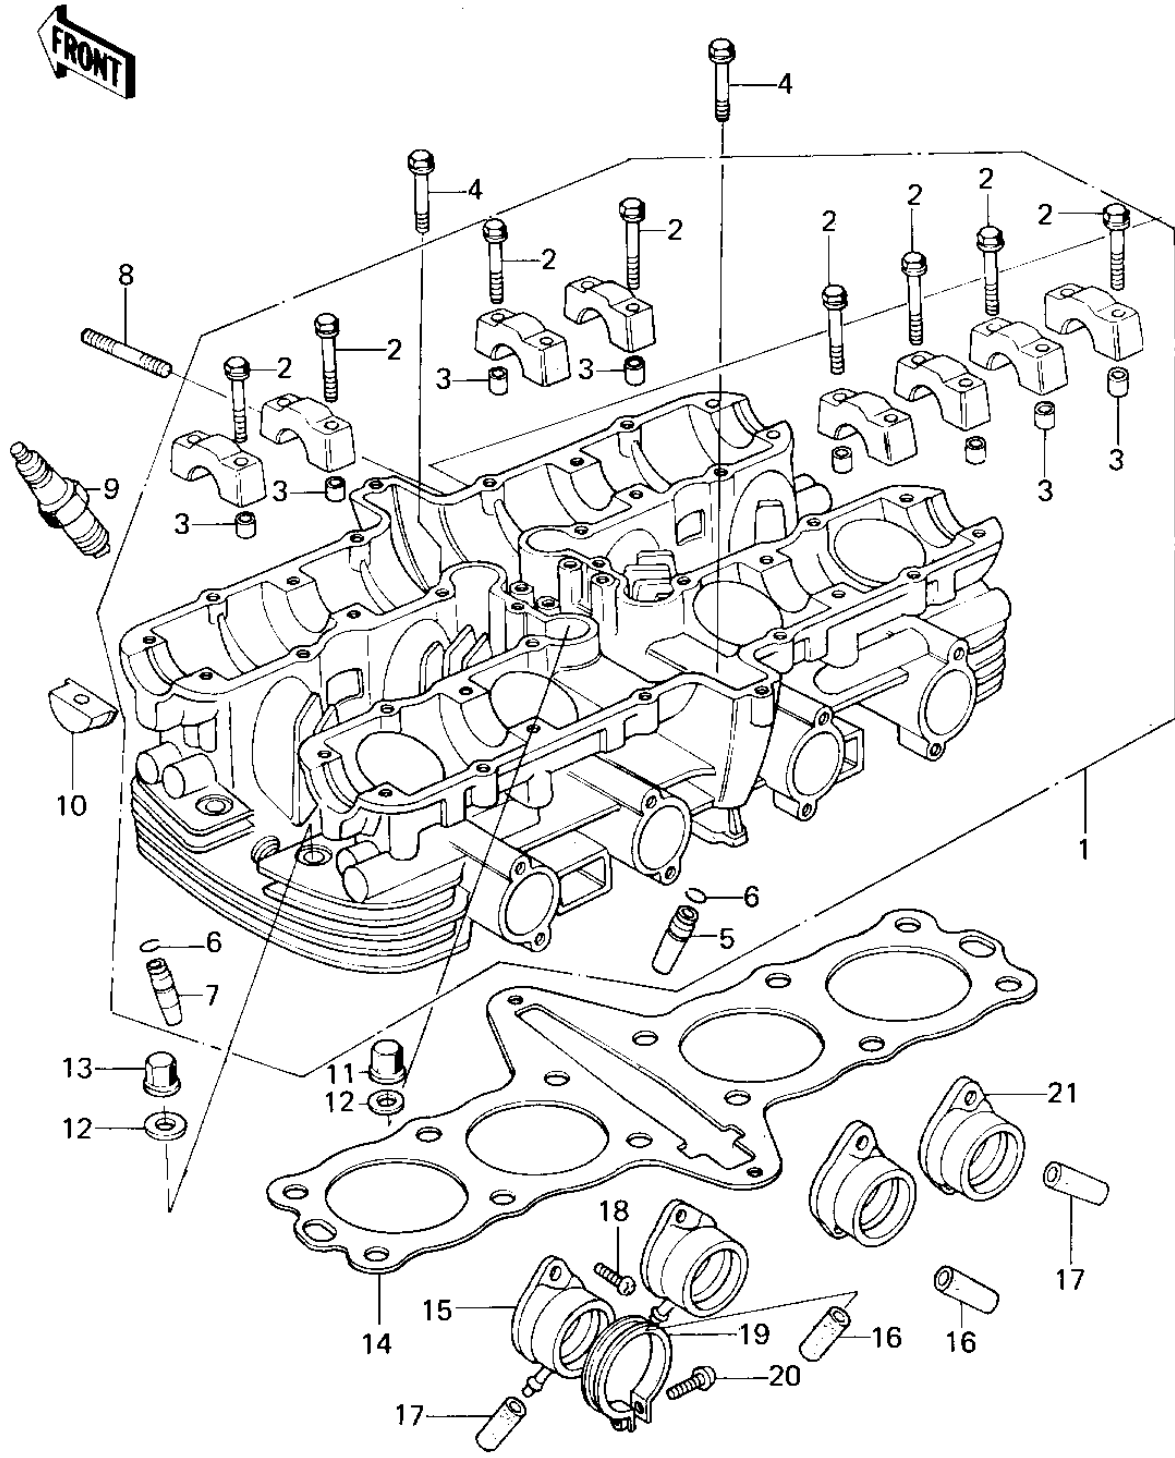

1977 KZ650-B1 PARTS DIAGRAM

CYLINDER HEAD

1977 KZ650-B1 PARTS LIST

CYLINDER HEAD

ITEM NAME	PART NUMBER	QUANTITY
CYLINDER HEAD,BARREL (Ref # 1)	11002-028-2H	1
HEAD ASSY,CYLINDER (Ref # 1)	11002-1014	1
BOLT,HEX HEAD,6X38 (Ref # 2)	92003-206	16
PIN-DOWEL (Ref # 3)	92042-007	16
BOLT,6X43 (Ref # 4)	92002-1881	2
GUIDE,INLET VALVE (Ref # 5)	12013-009	4
CIRCLIP-VALVE (Ref # 6)	92036-023	8
GUIDE,EXHAUST VALVE (Ref # 7)	49002-1002	4
STUD,6X27 (Ref # 8)	92004-066	8
SPARK PLUG B7ES (Ref # 9)	B7ES	4
PLUG,CAMSHAFT,11.35X1 (Ref # 10)	92066-1111	4
NUT,10MM (Ref # 11)	92015-1415	8
NUT,CYLINDER HEAD (Ref # 11)	92015-076	8
WASHER PLAIN 10MM (Ref # 12)	411B1000	12
NUT,CYLINDER HEAD (Ref # 13)	92015-076	4
GASKET-HEAD,CYLINDER (Ref # 14)	11004-1107	1
GASKET-HEAD,CYLINDER (Ref # 14)	11004-1107	1
HOLDER,CARB,L.H. (Ref # 15)	16065-046	2
RUBBER PLUG (Ref # 16)	92068-006	2
RUBBER PLUG (Ref # 17)	92068-006	2
SCREW PAN HEAD 6X18 (Ref # 18)	220B0618	8
CLAMP,CARBURETOR HLDR (Ref # 19)	92037-178	4
SCREW-PAN-CROS,5X25 (Ref # 20)	220B0525	4
HOLDER,CARB,R.H (Ref # 21)	16065-047	2