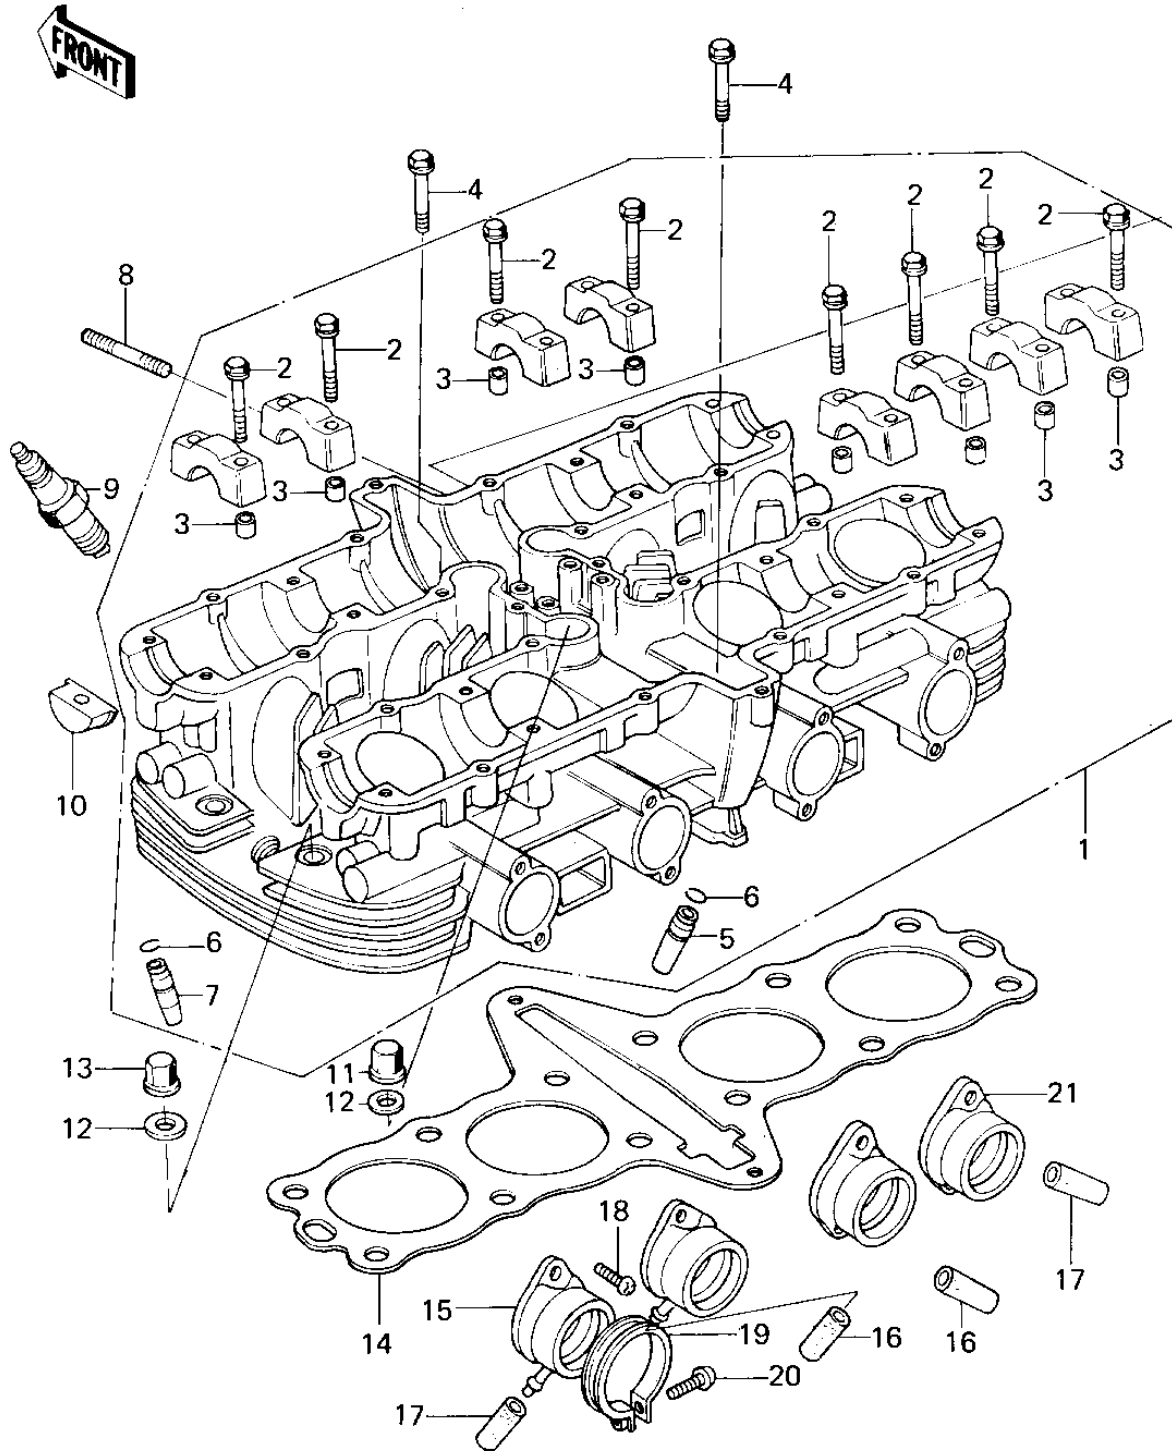

1978 KZ650-B2 PARTS DIAGRAM

CYLINDER HEAD

1978 KZ650-B2 PARTS LIST

CYLINDER HEAD

ITEM NAME	PART NUMBER	QUANTITY
CYLINDER HEAD,BARREL (Ref # 1)	11002-028-2H	1
HEAD ASSY,CYLINDER (Ref # 1)	11002-1020	1
BOLT,HEX HEAD,6X38 (Ref # 2)	92003-206	16
PIN-DOWEL (Ref # 3)	92042-007	16
BOLT,6X43 (Ref # 4)	92002-1881	2
GUIDE,INLET VALVE (Ref # 5)	12013-009	4
CIRCLIP-VALVE (Ref # 6)	92036-023	8
GUIDE,EXHAUST VALVE (Ref # 7)	49002-1002	4
STUD,6X27 (Ref # 8)	92004-066	8
SPARK PLUG B7ES (Ref # 9)	B7ES	4
PLUG,CAMSHAFT,11.35X1 (Ref # 10)	92066-1111	4
NUT,10MM (Ref # 11)	92015-1415	8
NUT,CYLINDER HEAD (Ref # 11)	92015-076	8
WASHER PLAIN 10MM (Ref # 12)	411B1000	12
NUT,CYLINDER HEAD (Ref # 13)	92015-076	4
GASKET-HEAD,CYLINDER (Ref # 14)	11004-1107	1
GASKET-HEAD,CYLINDER (Ref # 14)	11004-1107	1
HOLDER,CARB,L.H. (Ref # 15)	16065-046	2
RUBBER PLUG (Ref # 16)	92068-006	2
RUBBER PLUG (Ref # 17)	92068-006	2
RUBBER PLUG (Ref # 17)	92068-006	2
SCREW PAN HEAD 6X18 (Ref # 18)	220B0618	8
CLAMP,CARBURETOR HLDR (Ref # 19)	92037-178	4
SCREW-PAN-CROS,5X25 (Ref # 20)	220B0525	4
HOLDER,CARB,R.H (Ref # 21)	16065-047	2