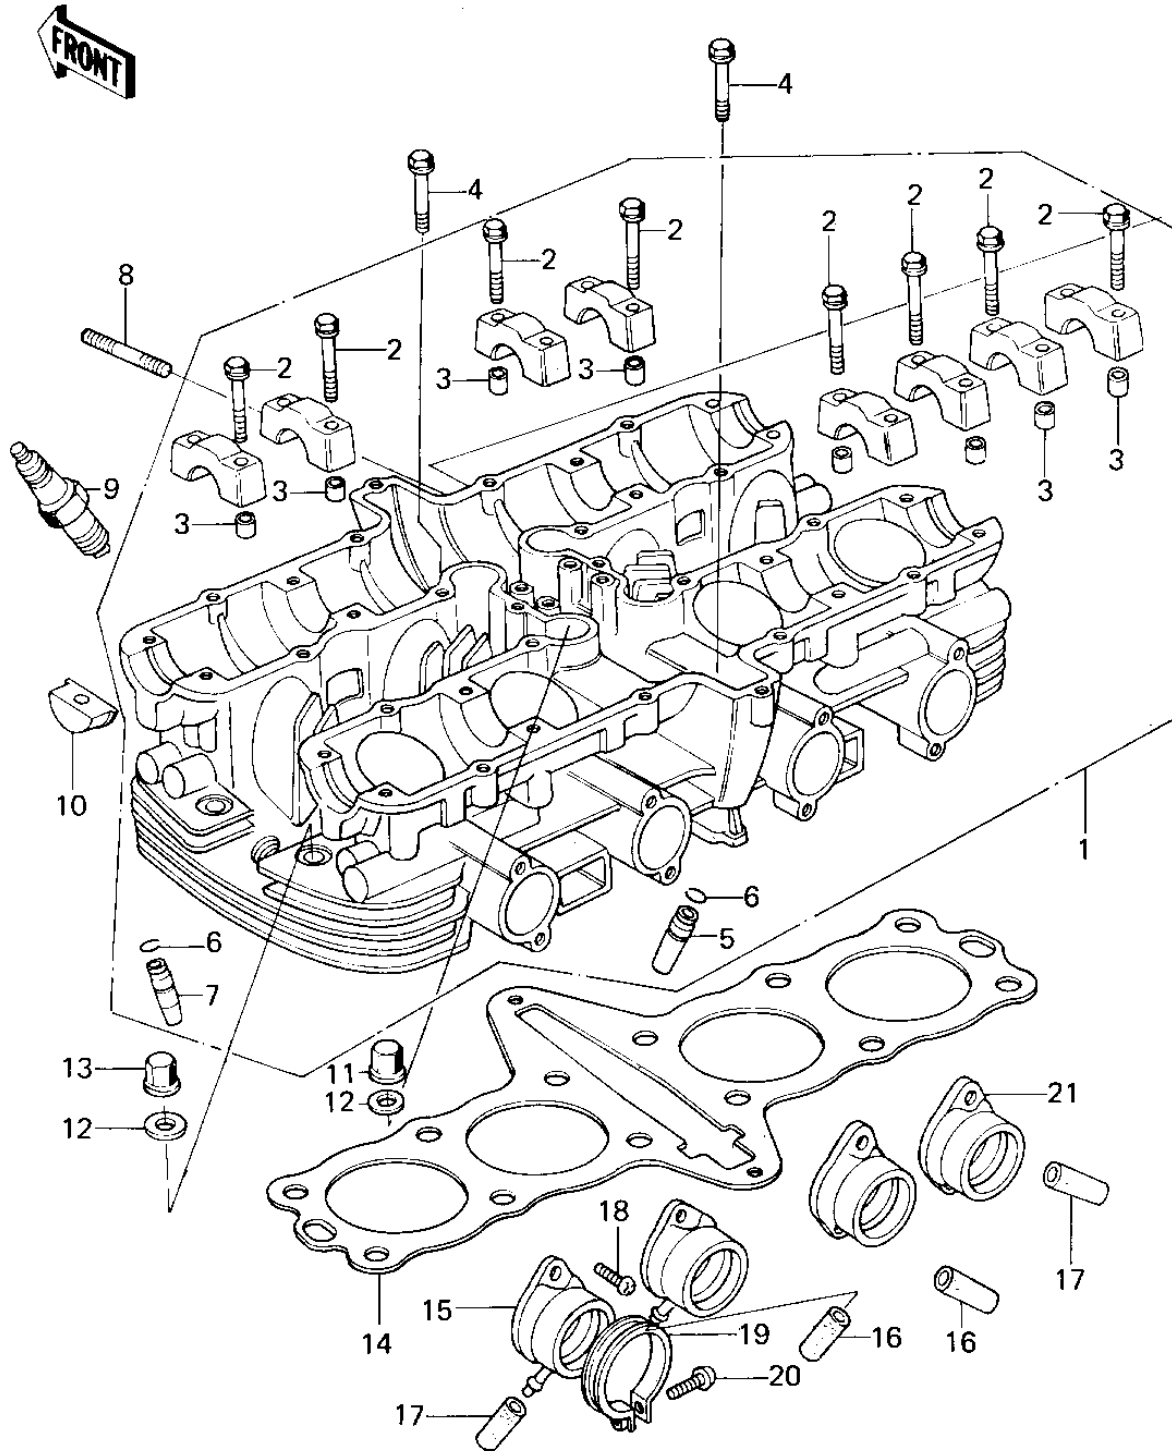

1979 KZ650-B3 PARTS DIAGRAM

CYLINDER HEAD

1979 KZ650-B3 PARTS LIST

CYLINDER HEAD

| ITEM NAME | PART NUMBER | QUANTITY |
|----------------------------------|--------------|----------|
| CYLINDER HEAD,BARREL (Ref # 1) | 11002-028-2H | 1 |
| HEAD ASSY,CYLINDER (Ref # 1) | 11002-1014 | 1 |
| BOLT,HEX HEAD,6X38 (Ref # 2) | 92003-206 | 16 |
| PIN-DOWEL (Ref # 3) | 92042-007 | 16 |
| BOLT,6X43 (Ref # 4) | 92002-1881 | 2 |
| GUIDE,INLET VALVE (Ref # 5) | 12013-009 | 4 |
| CIRCLIP-VALVE (Ref # 6) | 92036-023 | 8 |
| GUIDE,EXHAUST VALVE (Ref # 7) | 49002-1002 | 4 |
| STUD,6X27 (Ref # 8) | 92004-066 | 8 |
| SPARK PLUG B7ES (Ref # 9) | B7ES | 4 |
| PLUG,CAMSHAFT,11.35X1 (Ref # 10) | 92066-1111 | 4 |
| NUT,10MM (Ref # 11) | 92015-1415 | 8 |
| NUT,CYLINDER HEAD (Ref # 11) | 92015-076 | 8 |
| WASHER PLAIN 10MM (Ref # 12) | 411B1000 | 12 |
| NUT,CYLINDER HEAD (Ref # 13) | 92015-076 | 4 |
| GASKET-HEAD,CYLINDER (Ref # 14) | 11004-1107 | 1 |
| GASKET-HEAD,CYLINDER (Ref # 14) | 11004-1107 | 1 |
| HOLDER,CARB,L.H. (Ref # 15) | 16065-046 | 2 |
| RUBBER PLUG (Ref # 16) | 92068-006 | 2 |
| RUBBER PLUG (Ref # 17) | 92068-006 | 2 |
| SCREW PAN HEAD 6X18 (Ref # 18) | 220B0618 | 8 |
| CLAMP,CARBURETOR HLDR (Ref # 19) | 92037-178 | 4 |
| SCREW-PAN-CROS,5X25 (Ref # 20) | 220B0525 | 4 |
| HOLDER,CARB,R.H (Ref # 21) | 16065-047 | 2 |