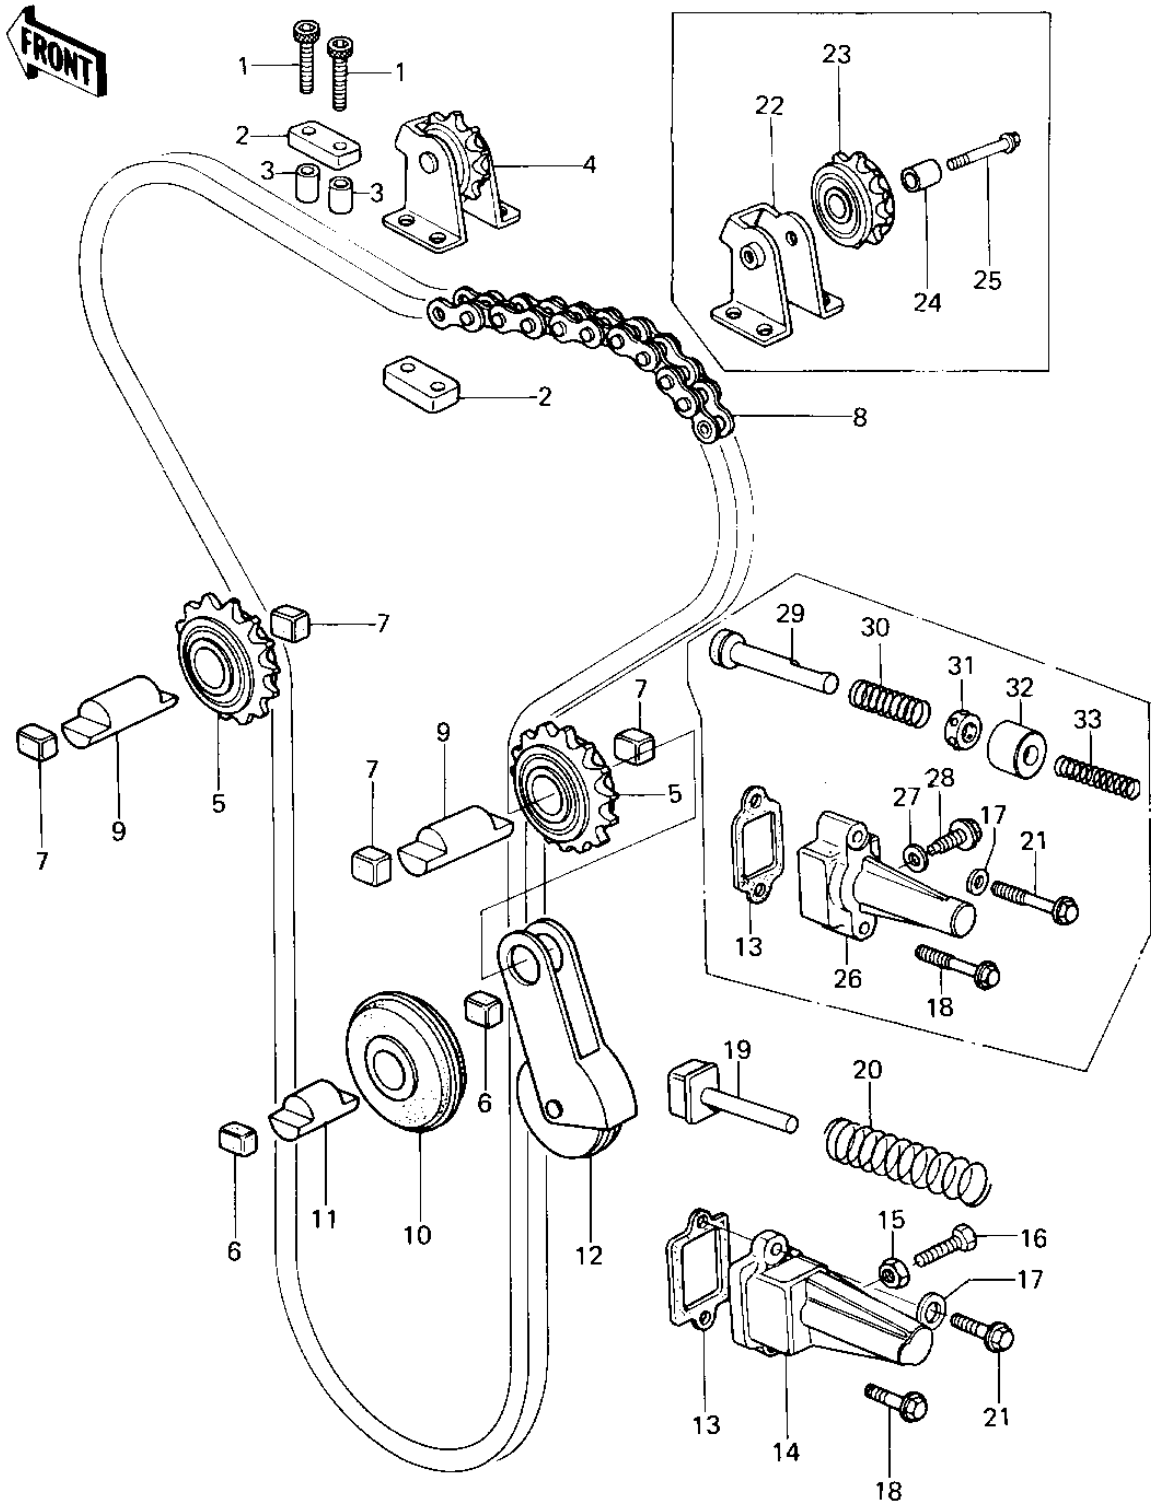

# 1977 KZ650-B1 PARTS DIAGRAM

## CAM CHAIN/TENSIONER

## CAM CHAIN/TENSIONER

ITEM NAME	PART NUMBER	QUANTITY
BOLT,ALLEN,6X32 (Ref # 1)	120Q0632	4
DAMPER RUBBER (Ref # 2)	92075-289	4
COLLAR,8X15 (Ref # 3)	92027-1079	4
IDLER ASSY,CAM CHAIN (Ref # 4)	12053-1013	1
IDLER ASSY,CAM CHAIN (Ref # 5)	12053-1012	2
DAMPER RUBBER (Ref # 6)	92075-123	2
RUBBER,GUIDE ROLLAR (Ref # 7)	92075-232	4
CHAIN,CAM (Ref # 8)	21070-012	1
SHAFT,GUIDE ROLLER (Ref # 9)	12052-005	2
ROLLER,CAM CHN GUIDE (Ref # 10)	12055-004	1
SHAFT,CAM CHAIN GUIDE (Ref # 11)	12052-003	1
TENSIONER,CAM CHAIN (Ref # 12)	12048-015	1
GASKET,TENSIONER (Ref # 13)	11009-1980	1
HOLDER,TENSIONER (Ref # 14)	12049-1003	1
NUT 6MM (Ref # 15)	311B0600	1
BOLT,TENSIONER ADJUST (Ref # 16)	92003-093	1
WASHER OIL PUMP BANJO (Ref # 17)	92022-077	1
BOLT,FLANGED,6X30 (Ref # 18)	130G0630	1
PUSH ROD,CAM CHAIN (Ref # 19)	12054-001	1
SPRING,TENSTIONER (Ref # 20)	92081-107	1
BOLT,FLANGED,6X35 (Ref # 21)	130H0635	1
IDLER ASSY,CAM CHAIN (Ref # 22)	12053-1013	1
IDLER ASSY,CAM CHAIN (Ref # 23)	12053-1012	1
COLLAR,IDLER (Ref # 24)	92027-261	1
BOLT,FLANGED,6X25 (Ref # 25)	130G0625	1
TENSIONER KIT (Ref # 26)	99996-1021	1
WASHER OIL PUMP BANJO (Ref # 27)	92022-077	1
BELT,TENSIONER ADJUST (Ref # 28)	92001-1155	1
ROD ASSY,PUSH (Ref # 29)	13116-1008	1

## CAM CHAIN/TENSIONER

ITEM NAME	PART NUMBER	QUANTITY
SPRING,TENSIONER (Ref # 30)	92081-1068	1
RETAINER (Ref # 31)	14020-1002	1
COLLAR, TENSIONER (Ref # 32)	92027-1102	1
SPRING (Ref # 33)	92081-146	1