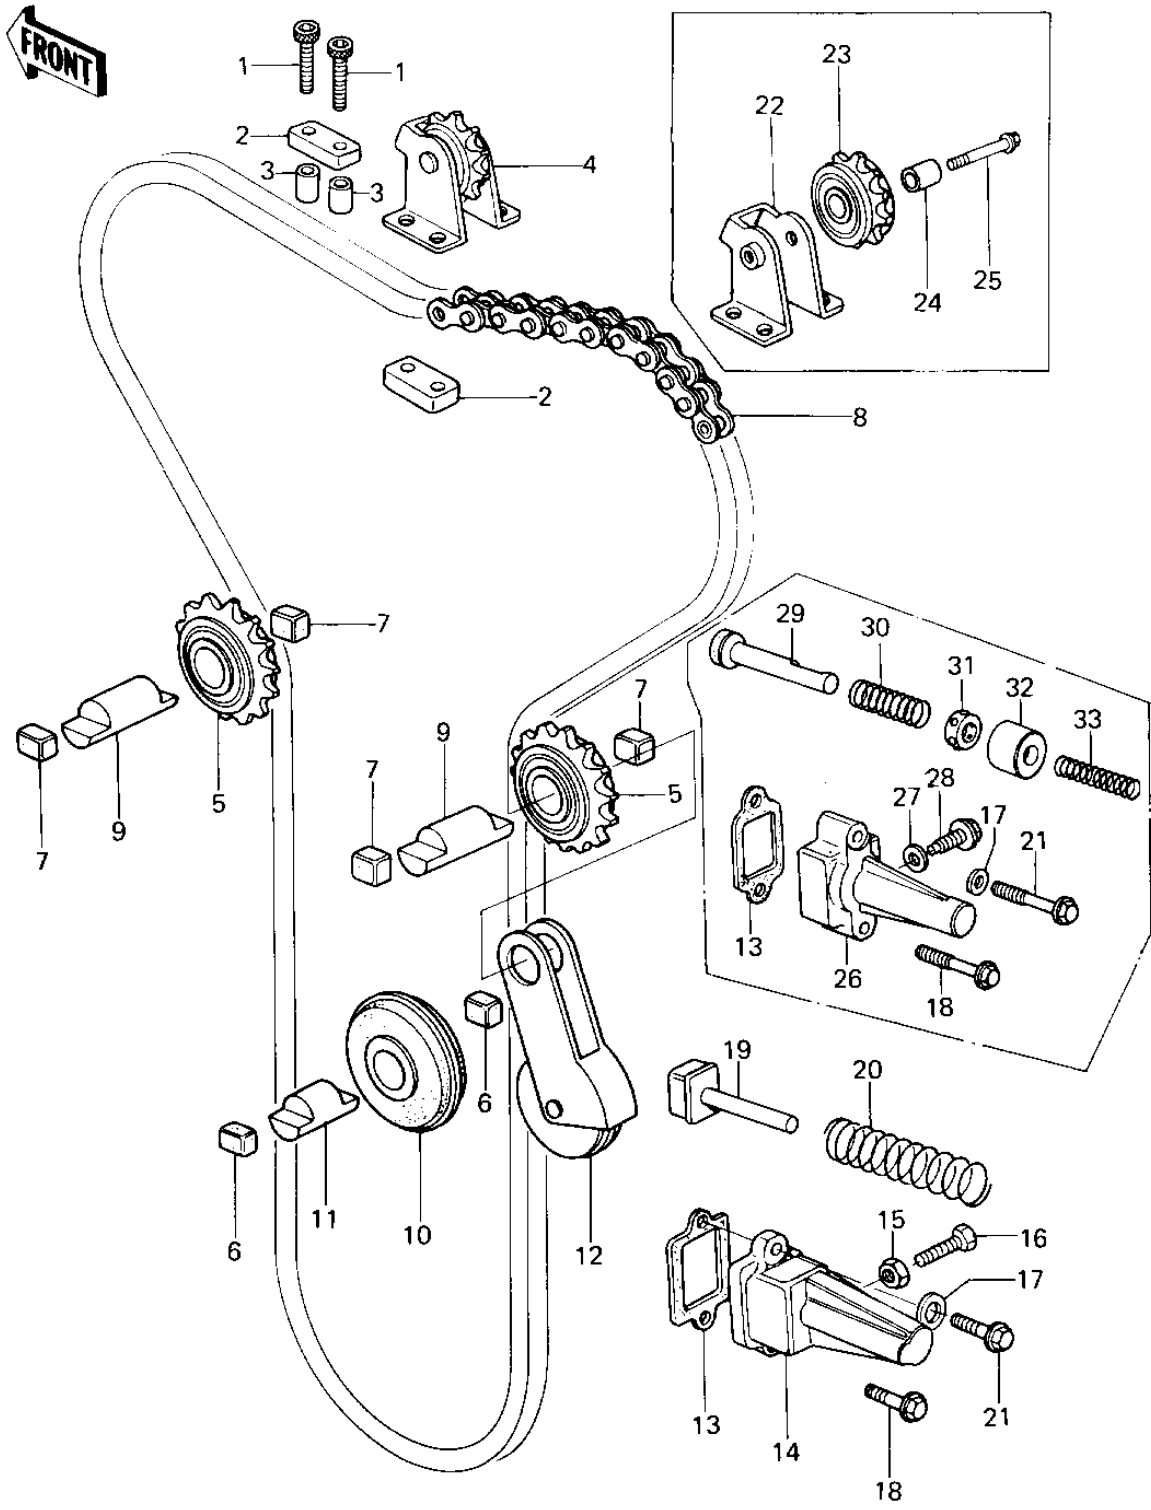

1977 KZ650-B1 PARTS DIAGRAM

CAM CHAIN/TENSIONER

1977 KZ650-B1 PARTS LIST

CAM CHAIN/TENSIONER

ITEM NAME	PART NUMBER	QUANTITY
BOLT,ALLEN,6X32 (Ref # 1)	120Q0632	4
DAMPER RUBBER (Ref # 2)	92075-289	4
COLLAR,8X15 (Ref # 3)	92027-1079	4
IDLER ASSY,CAM CHAIN (Ref # 4)	12053-1013	1
IDLER ASSY,CAM CHAIN (Ref # 5)	12053-1012	2
DAMPER RUBBER (Ref # 6)	92075-123	2
RUBBER,GUIDE ROLLAR (Ref # 7)	92075-232	4
CHAIN,CAM (Ref # 8)	21070-012	1
SHAFT,GUIDE ROLLER (Ref # 9)	12052-005	2
ROLLER,CAM CHN GUIDE (Ref # 10)	12055-004	1
SHAFT,CAM CHAIN GUIDE (Ref # 11)	12052-003	1
TENSIONER,CAM CHAIN (Ref # 12)	12048-015	1
GASKET,TENSIONER (Ref # 13)	11009-1980	1
HOLDER,TENSIONER (Ref # 14)	12049-1003	1
NUT 6MM (Ref # 15)	311B0600	1
BOLT,TENSIONER ADJUST (Ref # 16)	92003-093	1
WASHER OIL PUMP BANJO (Ref # 17)	92022-077	1
BOLT,FLANGED,6X30 (Ref # 18)	130G0630	1
PUSH ROD,CAM CHAIN (Ref # 19)	12054-001	1
SPRING,TENSTIONER (Ref # 20)	92081-107	1
BOLT,FLANGED,6X35 (Ref # 21)	130H0635	1
IDLER ASSY,CAM CHAIN (Ref # 22)	12053-1013	1
IDLER ASSY,CAM CHAIN (Ref # 23)	12053-1012	1
COLLAR,IDLER (Ref # 24)	92027-261	1
BOLT,FLANGED,6X25 (Ref # 25)	130G0625	1
TENSIONER KIT (Ref # 26)	99996-1021	1
WASHER OIL PUMP BANJO (Ref # 27)	92022-077	1
BELT,TENSIONER ADJUST (Ref # 28)	92001-1155	1
ROD ASSY,PUSH (Ref # 29)	13116-1008	1

1977 KZ650-B1 PARTS LIST

CAM CHAIN/TENSIONER

ITEM NAME	PART NUMBER	QUANTITY
SPRING,TENSIONER (Ref # 30)	92081-1068	1
RETAINER (Ref # 31)	14020-1002	1
COLLAR, TENSIONER (Ref # 32)	92027-1102	1
SPRING (Ref # 33)	92081-146	1