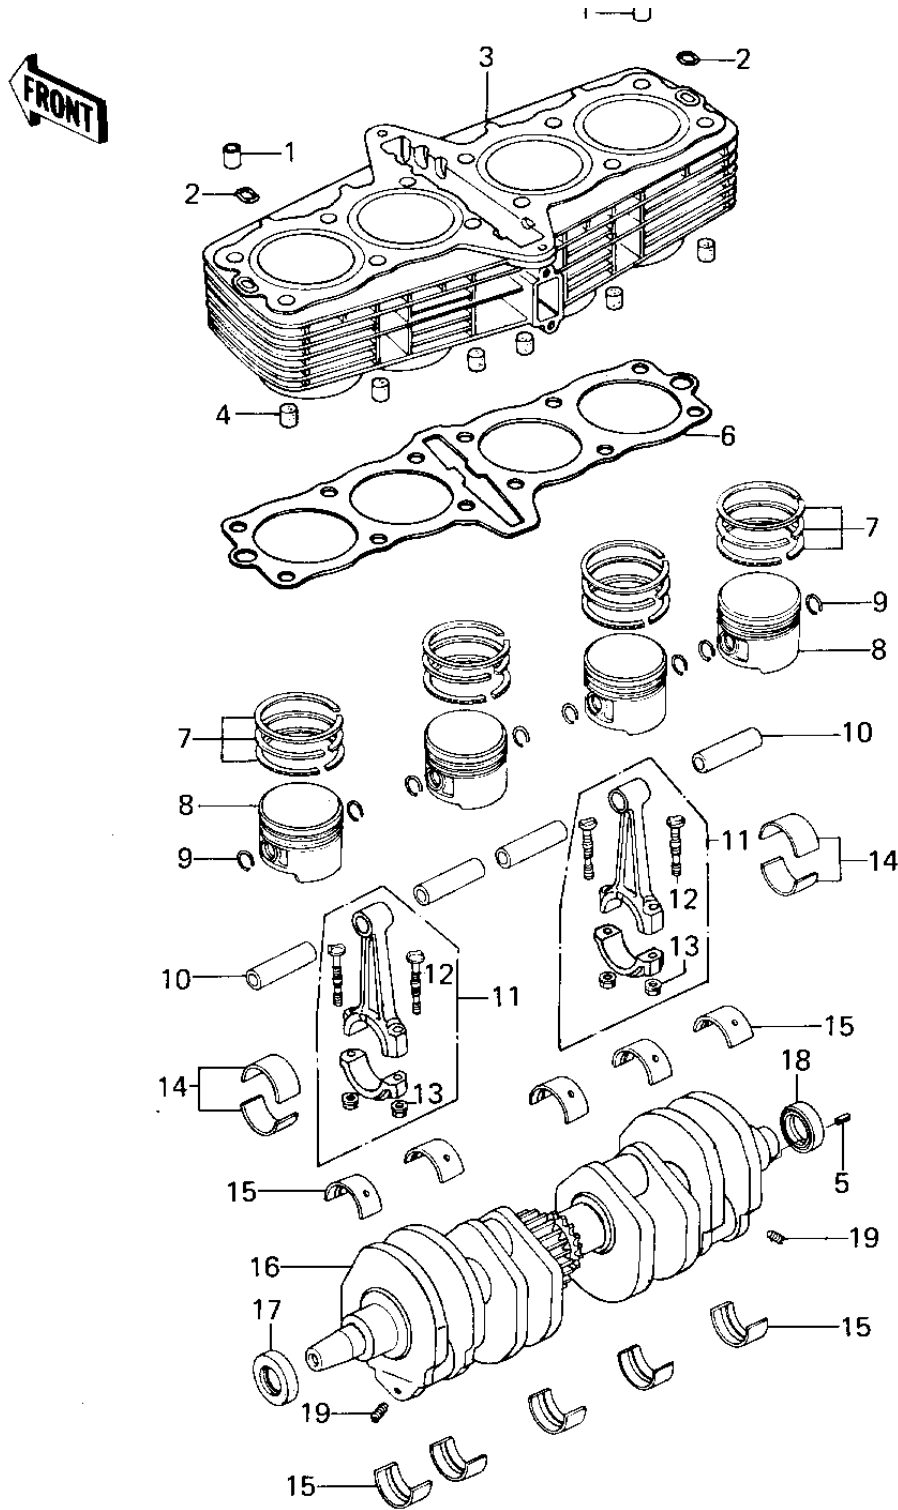

1978 KZ650-B2 PARTS DIAGRAM

CYLINDER/PISTONS/CRANKSHAFT

1978 KZ650-B2 PARTS LIST

CYLINDER/PISTONS/CRANKSHAFT

ITEM NAME	PART NUMBER	QUANTITY
PIN,11X14X12.3 (Ref # 1)	92043-1266	2
RING-O (Ref # 2)	92055-1147	2
CYLINDER (Ref # 3)	11005-1039	2
CYLINDER (Ref # 3)	11005-1039	2
DAMPER RUBBER (Ref # 4)	92075-075	2
PLUG,DAMPER (Ref # 4)	92066-1016	2
PIN-SPRING,4X8 (Ref # 5)	555A0408	2
GASKET (Ref # 6)	11060-1362	2
RING SET,PISTON,STD (Ref # 7)	13008-059	2
RING SET,PISTON,STD (Ref # 7)	13008-059	2
RING SET,0.020",O.S. (Ref # 7)	13025-061	2
RING SET,0.020",O.S. (Ref # 7)	13025-061	2
RING SET,0.040",O.S. (Ref # 7)	13024-060	2
RING SET,0.040",O.S. (Ref # 7)	13024-060	2
PISTON,STD (Ref # 8)	13001-1002	2
PISTON,STD (Ref # 8)	13001-1002	2
PISTON,0.020",O.S. (Ref # 8)	13029-077	2
PISTON,0.040",O.S. (Ref # 8)	13027-069	2
CIRCLIP PISTON PIN (Ref # 9)	92036-005	2
PIN-PISTON (Ref # 10)	13002-032	2
CONNECTING ROD ASSY,J (Ref # 11)	13251-1007-JJ	2
CONNECTING ROD ASSY (Ref # 11)	13251-1003-HH	2
CONNECTING ROD ASSY,J (Ref # 11)	13251-1007-JJ	2
CONNECTING ROD ASSY,J (Ref # 11)	13251-1007-JJ	2
CONNECTING ROD ASSY,J (Ref # 11)	13251-1007-JJ	2
CONNECTING ROD ASSY,J (Ref # 11)	13251-1007-JJ	2
BOLT,CONNECTING ROD (Ref # 12)	92001-175	2
BOLT,CONNECTING ROD (Ref # 12)	92001-1793	2
NUT,CONNECTING ROD (Ref # 13)	92016-060	2