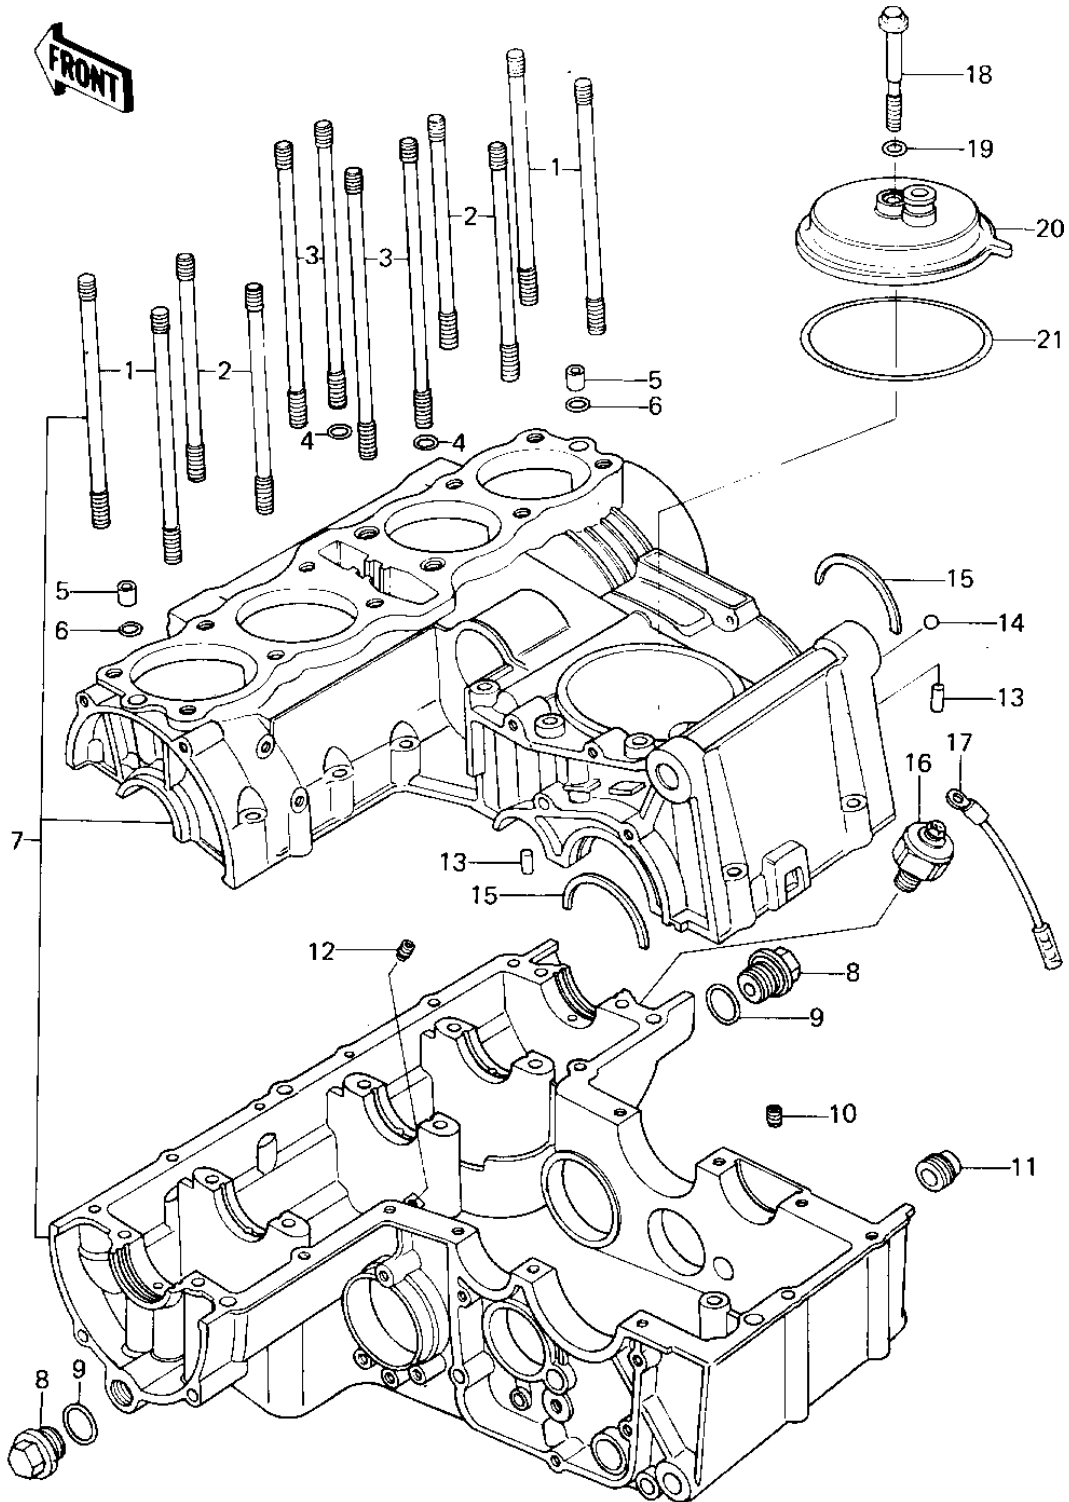

1978 KZ650-B2 PARTS DIAGRAM

CRANKCASE/BREATHER COVER

1978 KZ650-B2 PARTS LIST

CRANKCASE/BREATHER COVER

ITEM NAME	PART NUMBER	QUANTITY
STUD,10X133 (Ref # 1)	92004-1004	2
STUD,10X133 (Ref # 1)	92004-1004	2
STUD,10X116 (Ref # 2)	92004-1007	2
STUD,10X116 (Ref # 2)	92004-1007	2
STUD,10X153 (Ref # 3)	92004-062	2
"O" RING,8.8MM (Ref # 4)	92055-099	2
NOZZLE (Ref # 5)	92062-016	2
O RING (Ref # 6)	670D2010	2
CRANKCASE ASSY (Ref # 7)	14001-101	2
CRANKCASE SET (Ref # 7)	14001-5046	2
PLUG (Ref # 8)	92066-066	2
RING-O (Ref # 9)	92055-1146	2
NOZZLE (Ref # 10)	92062-015	2
NOZZLE (Ref # 11)	92062-014	2
NOZZLE,OIL BIAS (Ref # 12)	92062-011	2
PIN DOWEL 6MM (Ref # 13)	92042-016	2
PLUG (Ref # 14)	92066-057	2
RING BEARING SETTING (Ref # 15)	14013-004	2
SWITCH ASY,OIL PRSSUR (Ref # 16)	16144-006	2
WIRE,LEAD,OIL SWITCH (Ref # 17)	26011-1011	2
WIRE,LEAD,OIL SWITCH (Ref # 17)	26011-1011	2
BOLT,HEX HEAD,8X72 (Ref # 18)	92003-107	2
"O" RING,8MM (Ref # 19)	670B1508	2
BODY-BREATHER (Ref # 20)	14070-1008	2
"O" RING,91MM (Ref # 21)	92055-052	2