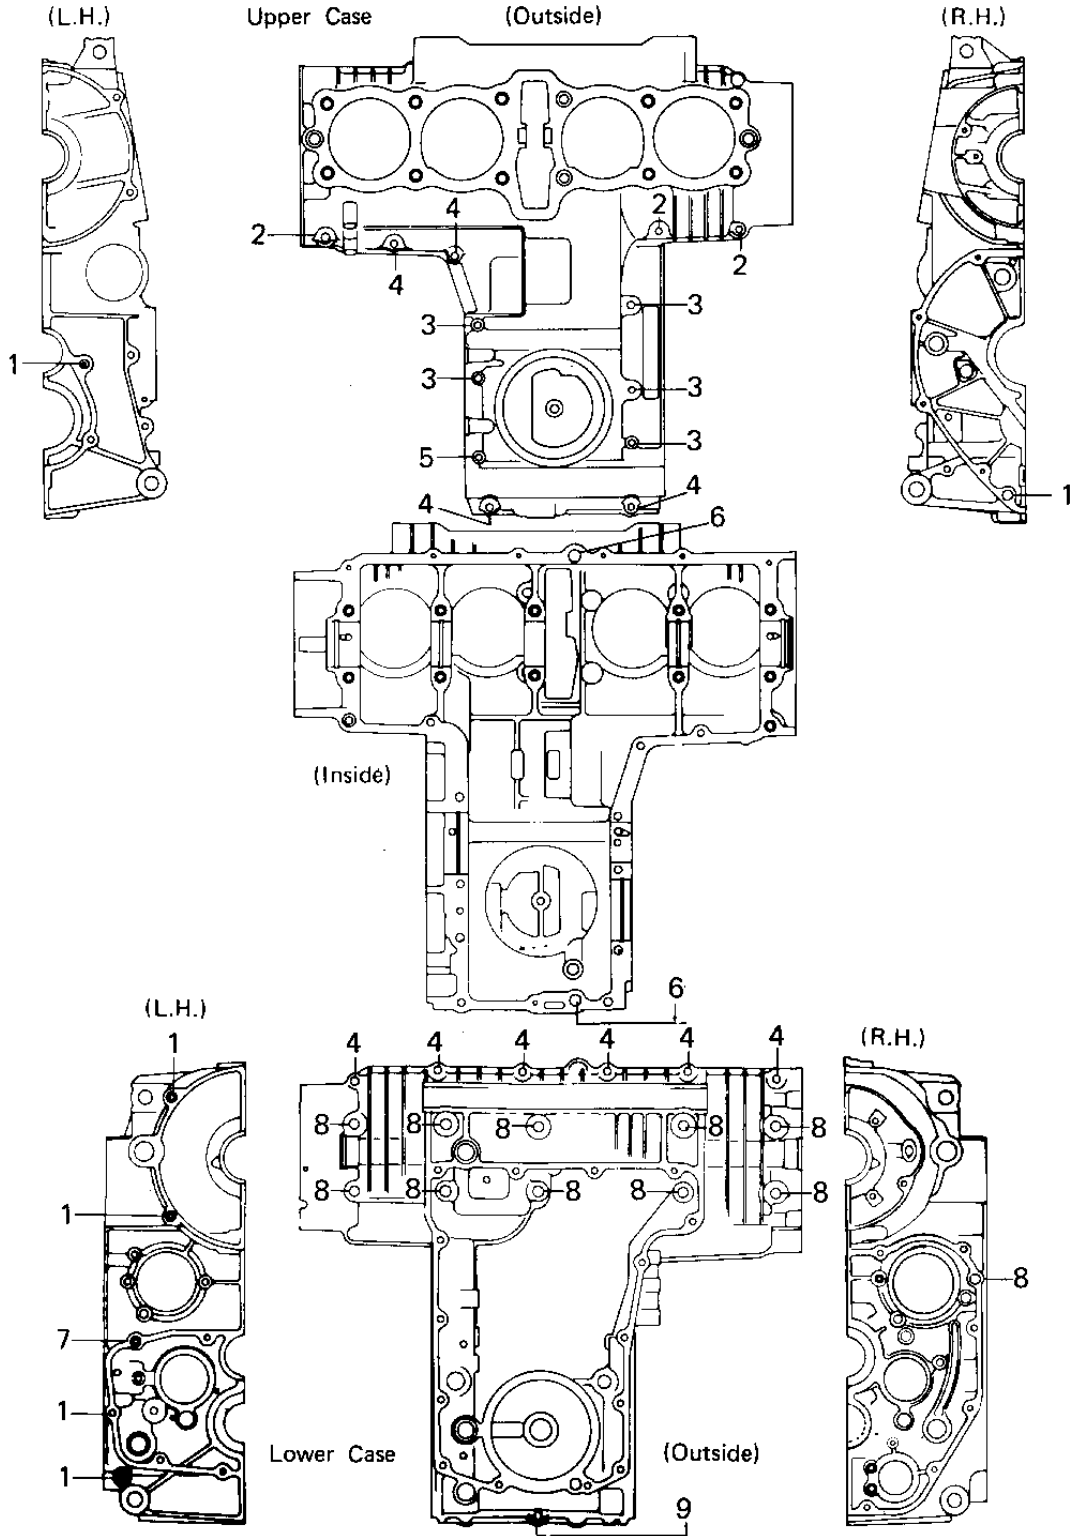

1977 KZ650-B1 PARTS DIAGRAM

CRANKCASE BOLT & STUD PATTERN

1977 KZ650-B1 PARTS LIST

CRANKCASE BOLT & STUD PATTERN

ITEM NAME	PART NUMBER	QUANTITY
PIN-DOWEL (Ref # 1)	92042-007	7
BOLT-FLANGED,6X50 (Ref # 2)	130G0650	3
BOLT,HEX HEAD,6X99 (Ref # 3)	92003-111	5
BOLT,6X43 (Ref # 4)	92002-1881	2
BOLT,6X43 (Ref # 4)	92002-1881	8
BOLT,HEX HEAD,6X116 (Ref # 5)	92003-113	1
PIN,DOWEL,10X8.2X14 (Ref # 6)	92043-1037	2
PIN,DOWEL,6X14 (Ref # 7)	551A0614	1
BOLT-FLANGED,8X95 (Ref # 8)	130P0895	10
BOLT,6X105 (Ref # 9)	92003-194	1