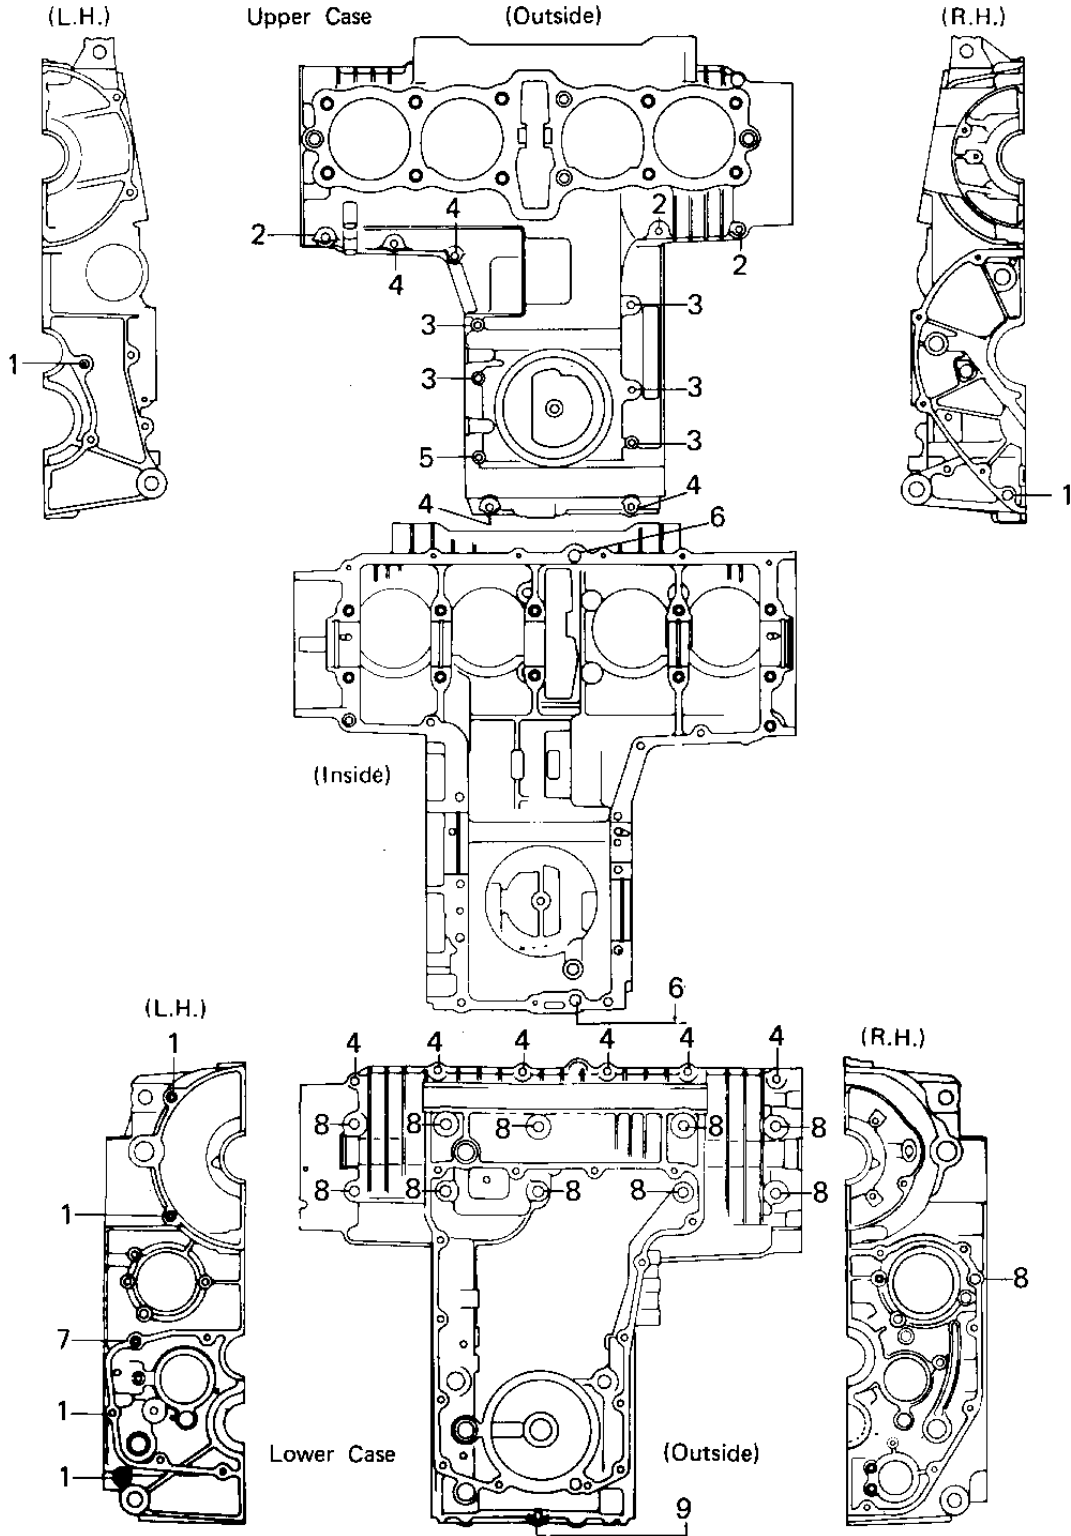

1978 KZ650-B2 PARTS DIAGRAM

CRANKCASE BOLT & STUD PATTERN

1978 KZ650-B2 PARTS LIST

CRANKCASE BOLT & STUD PATTERN

ITEM NAME	PART NUMBER	QUANTITY
PIN-DOWEL (Ref # 1)	92042-007	2
BOLT-FLANGED,6X50 (Ref # 2)	130G0650	2
BOLT,HEX HEAD,6X99 (Ref # 3)	92003-111	2
BOLT,6X43 (Ref # 4)	92002-1881	2
BOLT,6X43 (Ref # 4)	92002-1881	2
BOLT,HEX HEAD,6X116 (Ref # 5)	92003-113	2
PIN,DOWEL,10X8.2X14 (Ref # 6)	92043-1037	2
PIN,DOWEL,6X14 (Ref # 7)	551A0614	2
BOLT-FLANGED,8X95 (Ref # 8)	130P0895	2
BOLT,6X105 (Ref # 9)	92003-194	2