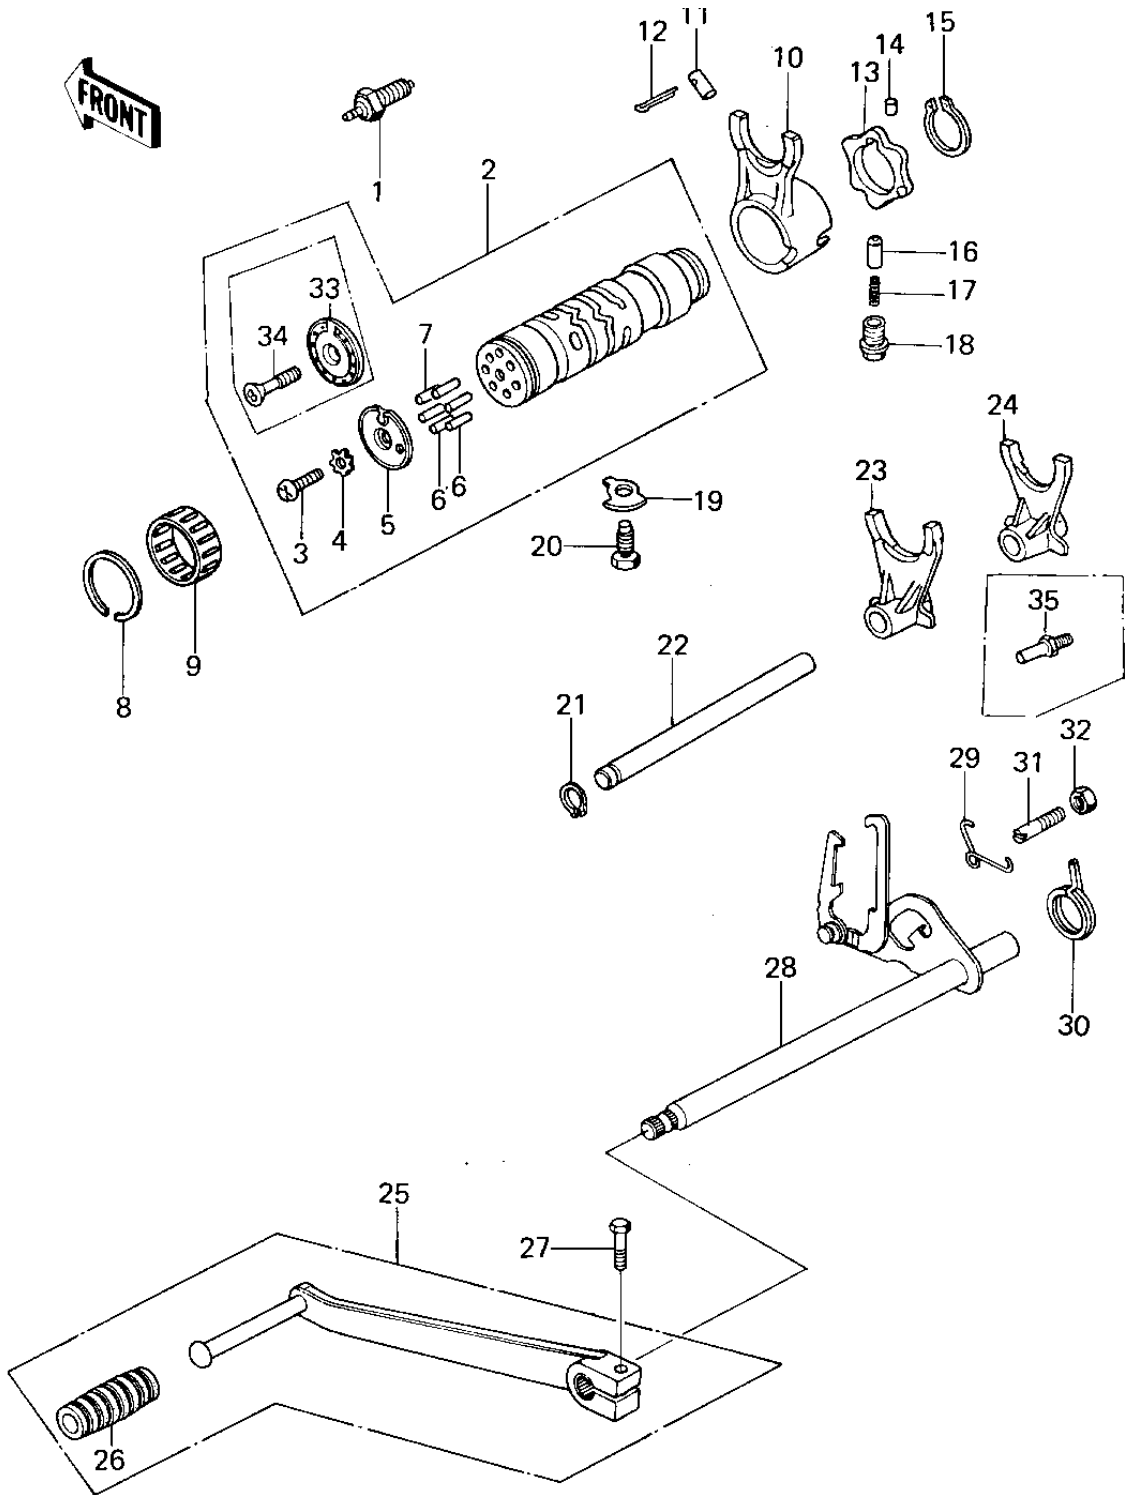

1977 KZ650-B1 PARTS DIAGRAM

GEAR CHANGE MECHANISM

1977 KZ650-B1 PARTS LIST

GEAR CHANGE MECHANISM

ITEM NAME	PART NUMBER	QUANTITY
SWITCH,NEUTRAL (Ref # 1)	13151-5002	1
DRUM ASSY,SHIFT (Ref # 2)	13239-1005	1
DRUM ASSY,SHIFT (Ref # 2)	13239-1005	1
DRUM-ASSY-CHANGE (Ref # 2)	13239-1069	1
DRUM-ASSY-CHANGE (Ref # 2)	13239-1069	1
SCREW PAN HEAD 6X14 (Ref # 3)	220B0614	1
WASHER LOCK 6MM (Ref # 4)	464G0600	1
PLATE,SHIFT DRUM PIN (Ref # 5)	13142-020	1
PIN,GEAR CHNGE DRUM (Ref # 6)	92042-030	5
PIN GEAR CHANGE DRUM (Ref # 7)	92042-014	1
CIRCLIP,37MM (Ref # 8)	92033-035	1
BRG,NEDL,37BTM4312 (Ref # 9)	92046-051	1
SHIFT FORK,4TH & TOP (Ref # 10)	13140-1009	1
SHIFT FORK,4TH & TOP (Ref # 10)	13140-1009	1
DOWEL PIN,8X18 (Ref # 11)	92042-021	1
PIN COTTER 3.0X20 (Ref # 12)	550D3020	1
CAM-CHANGE DRUM (Ref # 13)	13145-1058	1
PIN-DOWEL,4X6 (Ref # 14)	610A0406	1
CIRCLIP,30MM (Ref # 15)	480J3000	1
PIN-NEUTRAL POSITION (Ref # 16)	92043-076	1
SPRING (Ref # 17)	92081-112	1
BOLT,10MM (Ref # 18)	92001-131	1
WASHER,LOCK,10MM (Ref # 19)	92024-074	1
BOLT,HEX HEAD,10X26 (Ref # 20)	92001-174	1
CIRCLIP 12MM (Ref # 21)	480J1200	1
ROD-SHIFT (Ref # 22)	49047-5003	1
SHIFT FORK,LOW,2&3RD (Ref # 23)	13140-1008	1
SHIFT FORK,LOW,2&3RD (Ref # 23)	13140-1008	1
SHIFT FORK,LOW (Ref # 24)	13140-069	1

1977 KZ650-B1 PARTS LIST

GEAR CHANGE MECHANISM

ITEM NAME	PART NUMBER	QUANTITY
SHIFT FORK,LOW,2&3RD (Ref # 24)	13140-1008	1
PEDAL ASSY,GEAR SHIFT (Ref # 25)	13242-022	1
DAMPER,CHANGE PEDAL (Ref # 26)	92160-1036	1
BOLT-UPSET,6X20 (Ref # 27)	112G0620	1
LEVER ASSY,GEAR SFT (Ref # 28)	13161-042	1
SPRING,KICK PAWL (Ref # 29)	92083-018	1
SPRING,CHG PEDL RTRN (Ref # 30)	92083-028	1
PIN CHANGE PEDAL SPRG (Ref # 31)	92043-057	1
NUT 8MM (Ref # 32)	312B0800	1
HOLDER,CHANGE DRUM PI (Ref # 33)	13091-1104	1
SCREW CNTSNK HD 6X20 (Ref # 34)	221B0620	1
BOLT,RETURN SPRING (Ref # 35)	92001-1401	1