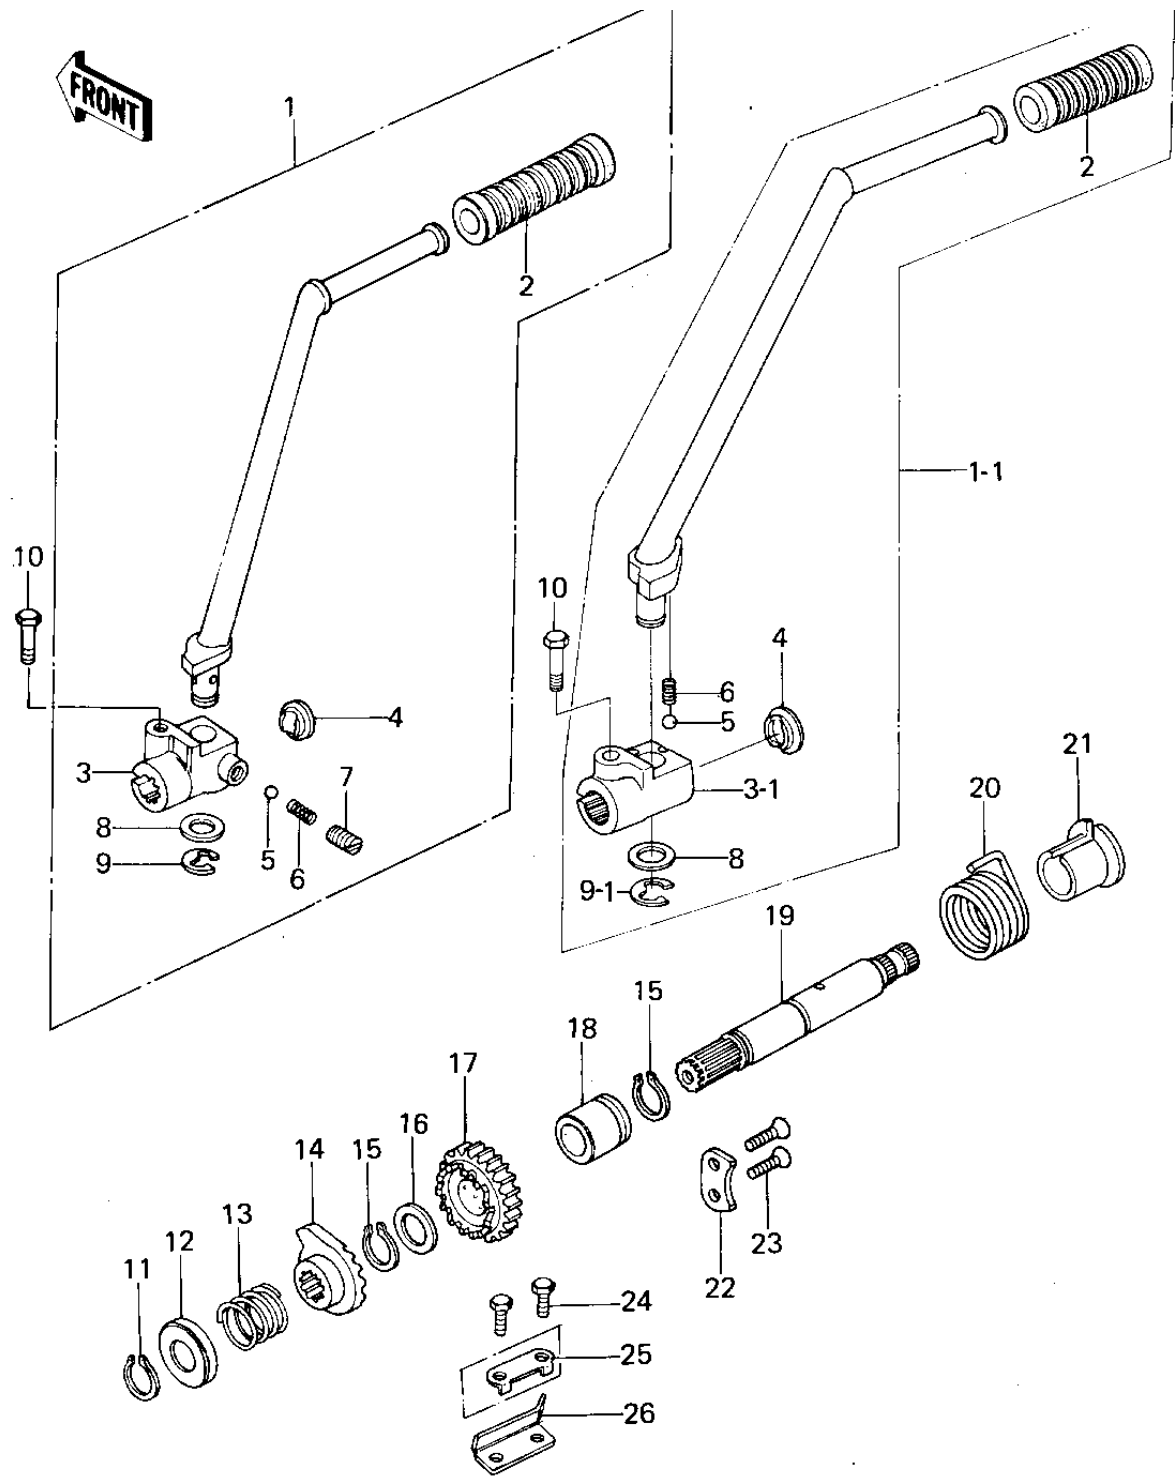

1977 KZ650-B1 PARTS DIAGRAM

KICKSTARTER MECHANISM

1977 KZ650-B1 PARTS LIST

KICKSTARTER MECHANISM

ITEM NAME	PART NUMBER	QUANTITY
PEDAL ASSY,KICK (Ref # 1)	13064-1005	1
PEDAL ASSY,KICK (Ref # 1-1)	13064-1005	1
RUBBER KICK PEDAL (Ref # 2)	13063-004	1
BOSS,KICK PEDAL (Ref # 3)	13061-1002	1
BOSS,KICK (Ref # 3-1)	13061-1008	1
PLUG,A,KICKSTARTER (Ref # 4)	92066-058	1
BALL STEEL 1/4' (Ref # 5)	600A0800	1
SPRING (Ref # 6)	92081-154	1
PLUG,B,KICKSTARTER (Ref # 7)	92066-061	1
WASHER,PLAIN (Ref # 8)	92022-1019	1
CIRCLIP 10MM (Ref # 9)	482J0100	1
CIRCLIP 10MM (Ref # 9-1)	482J0100	1
BOLT-SMALL-UPSET (Ref # 10)	115B0832	1
CIRCLIP,19MM (Ref # 11)	480J1900	1
CAP,KICKSTARTER (Ref # 12)	92102-008	1
SPRING RATCHET (Ref # 13)	92081-104	1
RATCHET,KICK SHAFT (Ref # 14)	13078-011	1
CIRCLIP, 20MM (Ref # 15)	480J2000	2
WASHER THRUST (Ref # 16)	92022-112	1
GEAR,KICKSTARTER,20T (Ref # 17)	13068-035	1
BUSHING,KICK SHAFT (Ref # 18)	92028-175	1
SHAFT,KICKSTARTER (Ref # 19)	13066-045	1
SPRING,KICK RETURN (Ref # 20)	92082-006	1
GUIDE,KICK SPRING (Ref # 21)	13070-009	1
PLATE-DRUM LEV POSTON (Ref # 22)	13169-007	1
SCREW CNTSNK HD 6X12 (Ref # 23)	221B0612	2
BOLT-UPSET (Ref # 24)	112G0614	2
WASHER,LOCK,6MM (Ref # 25)	92024-075	1
STOPPER,KICKSTARTER (Ref # 26)	13072-018	1