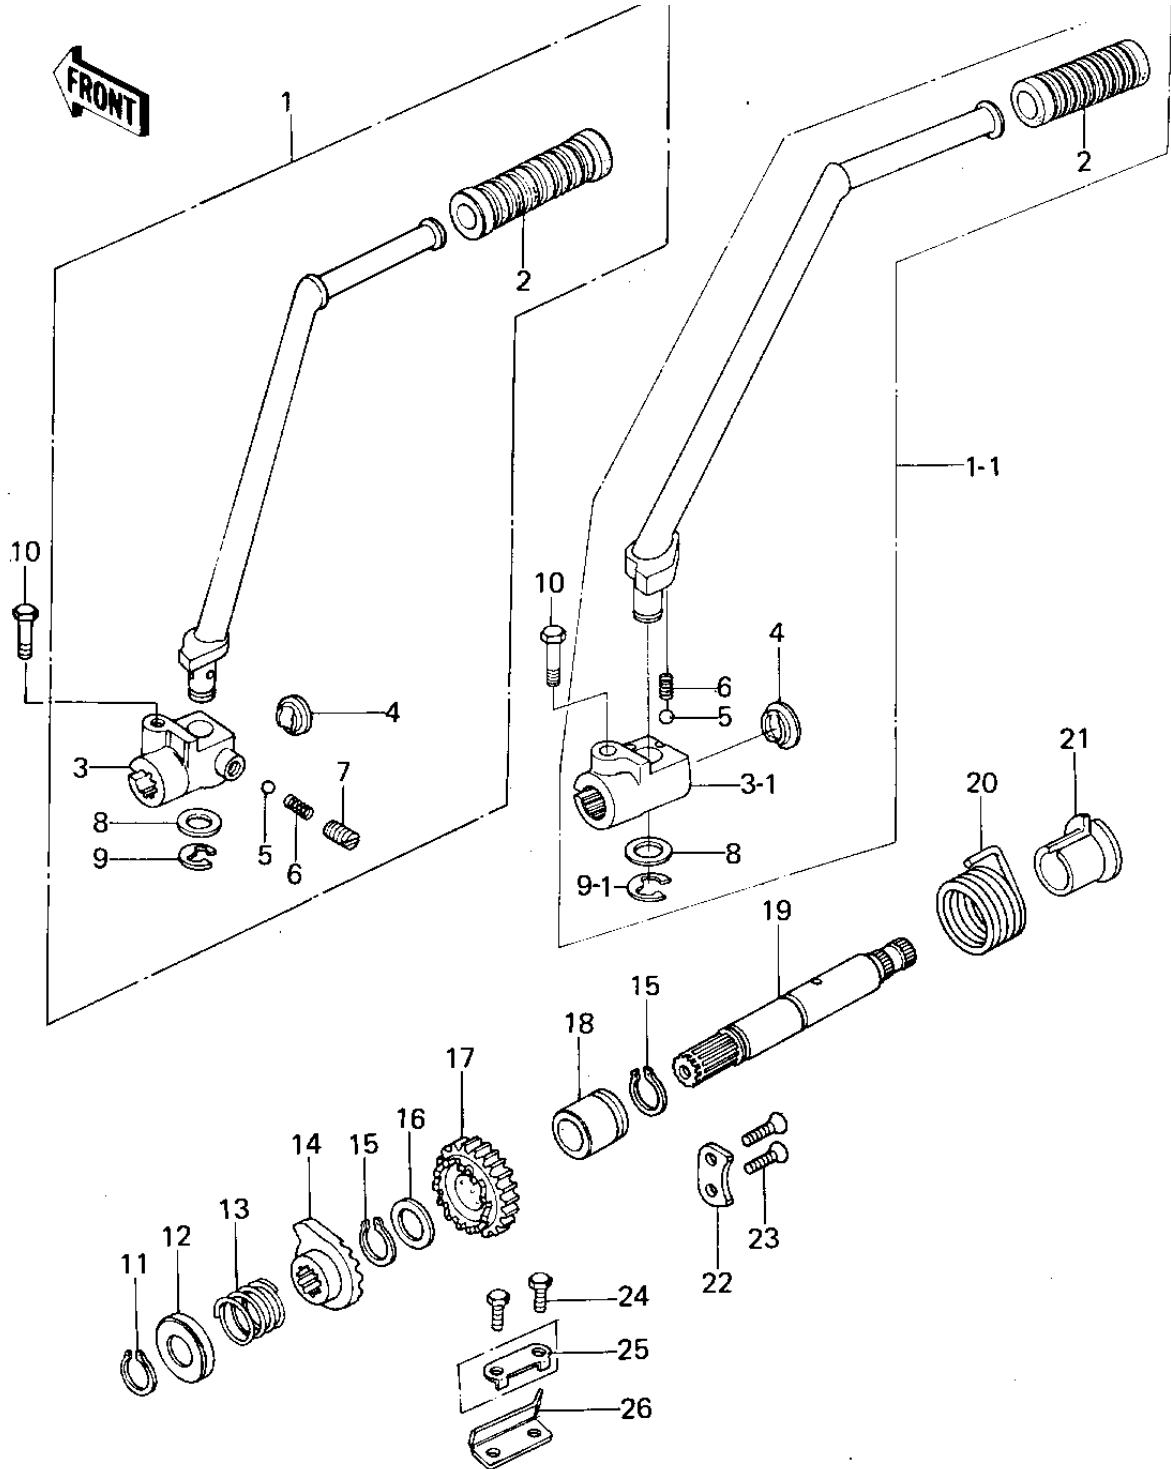

1979 KZ650-B3 PARTS DIAGRAM

KICKSTARTER MECHANISM

1979 KZ650-B3 PARTS LIST

KICKSTARTER MECHANISM

ITEM NAME	PART NUMBER	QUANTITY
PEDAL ASSY,KICK (Ref # 1)	13064-1005	1
PEDAL ASSY,KICK (Ref # 1-1)	13064-1005	1
RUBBER KICK PEDAL (Ref # 2)	13063-004	1
BOSS,KICK PEDAL (Ref # 3)	13061-1002	1
BOSS,KICK (Ref # 3-1)	13061-1008	1
PLUG,A,KICKSTARTER (Ref # 4)	92066-058	1
BALL STEEL 1/4' (Ref # 5)	600A0800	1
SPRING (Ref # 6)	92081-154	1
PLUG,B,KICKSTARTER (Ref # 7)	92066-061	1
WASHER,PLAIN (Ref # 8)	92022-1019	1
CIRCLIP 10MM (Ref # 9)	482J0100	1
CIRCLIP 10MM (Ref # 9-1)	482J0100	1
BOLT-SMALL-UPSET (Ref # 10)	115B0832	1
CIRCLIP,19MM (Ref # 11)	480J1900	1
CAP,KICKSTARTER (Ref # 12)	92102-008	1
SPRING RATCHET (Ref # 13)	92081-104	1
RATCHET,KICK SHAFT (Ref # 14)	13078-011	1
CIRCLIP, 20MM (Ref # 15)	480J2000	2
WASHER THRUST (Ref # 16)	92022-112	1
GEAR,KICKSTARTER,20T (Ref # 17)	13068-035	1
BUSHING,KICK SHAFT (Ref # 18)	92028-175	1
SHAFT,KICKSTARTER (Ref # 19)	13066-045	1
SPRING,KICK RETURN (Ref # 20)	92082-006	1
GUIDE,KICK SPRING (Ref # 21)	13070-009	1
PLATE-DRUM LEV POSTON (Ref # 22)	13169-007	1
SCREW CNTSNK HD 6X12 (Ref # 23)	221B0612	2
BOLT-UPSET (Ref # 24)	112G0614	2
WASHER,LOCK,6MM (Ref # 25)	92024-075	1
STOPPER,KICKSTARTER (Ref # 26)	13072-018	1