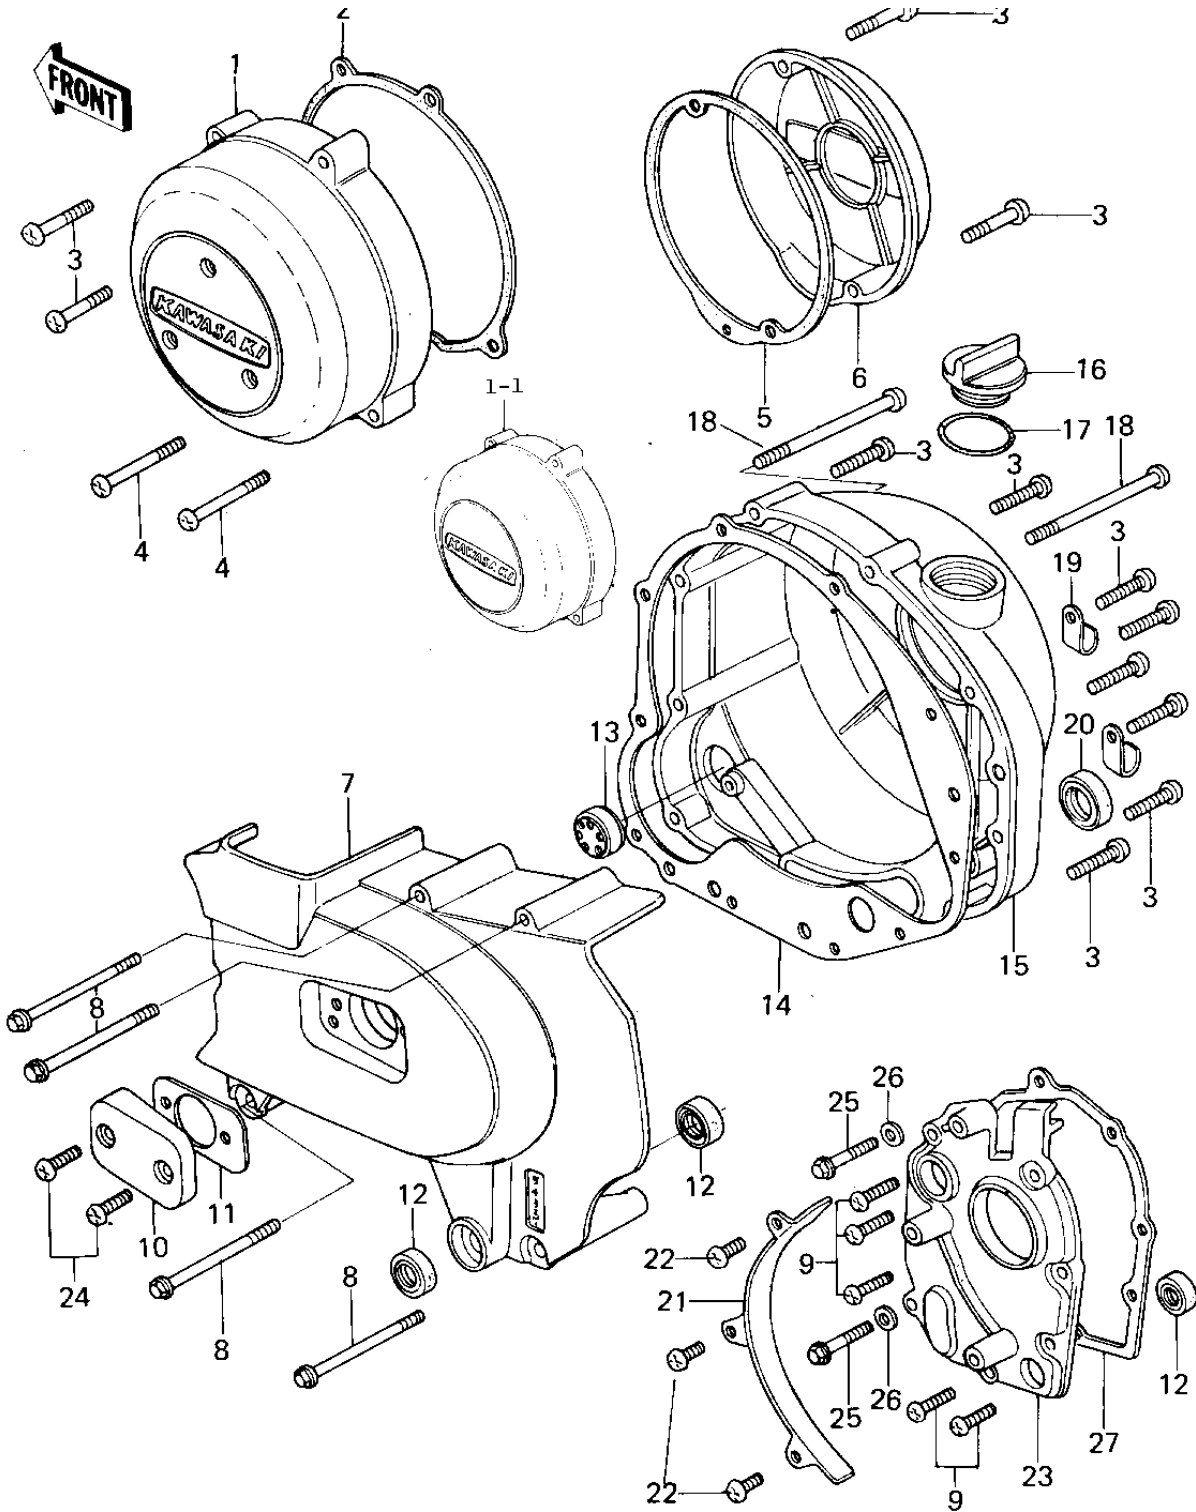

# 1977 KZ650-B1 PARTS DIAGRAM

## ENGINE COVERS

## ENGINE COVERS

ITEM NAME	PART NUMBER	QUANTITY
COVER,DYNAMO (Ref # 1)	14031-1009-80	1
COVER,DYNAMO (Ref # 1)	14031-1009-80	1
COVER,GENERATOR,BUFF (Ref # 1-1)	14031-1028	1
GASKET,L.H.ENG COVER (Ref # 2)	14045-029	1
GASKET,GENERATOR COVE (Ref # 2)	11009-1987	1
SCREW PAN HEAD 6X30 (Ref # 3)	220B0630	12
SCREW PAN HEAD 6X70 (Ref # 4)	220B0670	2
SCREW PAN HEAD 6X40 (Ref # 4)	220B0640	2
GASKET,PULSING COIL C (Ref # 5)	11060-1053	1
CAP,BREAKER POINT,BUF (Ref # 6)	11012-1035	1
COVER,ENG SPROCKT,BUF (Ref # 7)	14026-035-80	1
BOLT-FLANGED,6X70 (Ref # 8)	130G0670	4
SCREW PAN HEAD 6X20 (Ref # 9)	220B0620	5
COVER,CLUTCH ADJUSTNG (Ref # 10)	14028-006-80	1
GASKET,CLUTCH ADJ CAP (Ref # 11)	14049-004	1
OIL SEAL,TB13225.5 (Ref # 12)	92051-005	3
GAUGE,OIL LEVEL (Ref # 13)	52015-004	1
GASKET,R.H.ENG COVER (Ref # 14)	14046-035	1
COVER,R.H.ENG,BUFF FN (Ref # 15)	14032-117-80	1
PLUG,OIL FILLER (Ref # 16)	16115-013	1
"O" RING,31MM (Ref # 17)	92055-049	1
SCREW PAN HEAD 6X80 (Ref # 18)	220B0680	2
CLAMP,WIRING HARNESS (Ref # 19)	21126-008	2
OIL SEAL SB20285 (Ref # 20)	92049-012	1
GUIDE CHAIN (Ref # 21)	12053-1006	1
GUIDE,CHAIN (Ref # 21)	12053-1006	1
BOLT-UPSET 6X14 (Ref # 22)	112B0614	3
COVER,MISSION (Ref # 23)	14024-011	1
SCREW PAN HEAD 6X18 (Ref # 24)	220B0618	2

## ENGINE COVERS

ITEM NAME	PART NUMBER	QUANTITY
BOLT,HEX HEAD,6X35 (Ref # 25)	92001-164	2
WASHER OIL PUMP BANJO (Ref # 26)	92022-077	2
GASKET,TRANSMISSION C (Ref # 27)	11060-1056	1