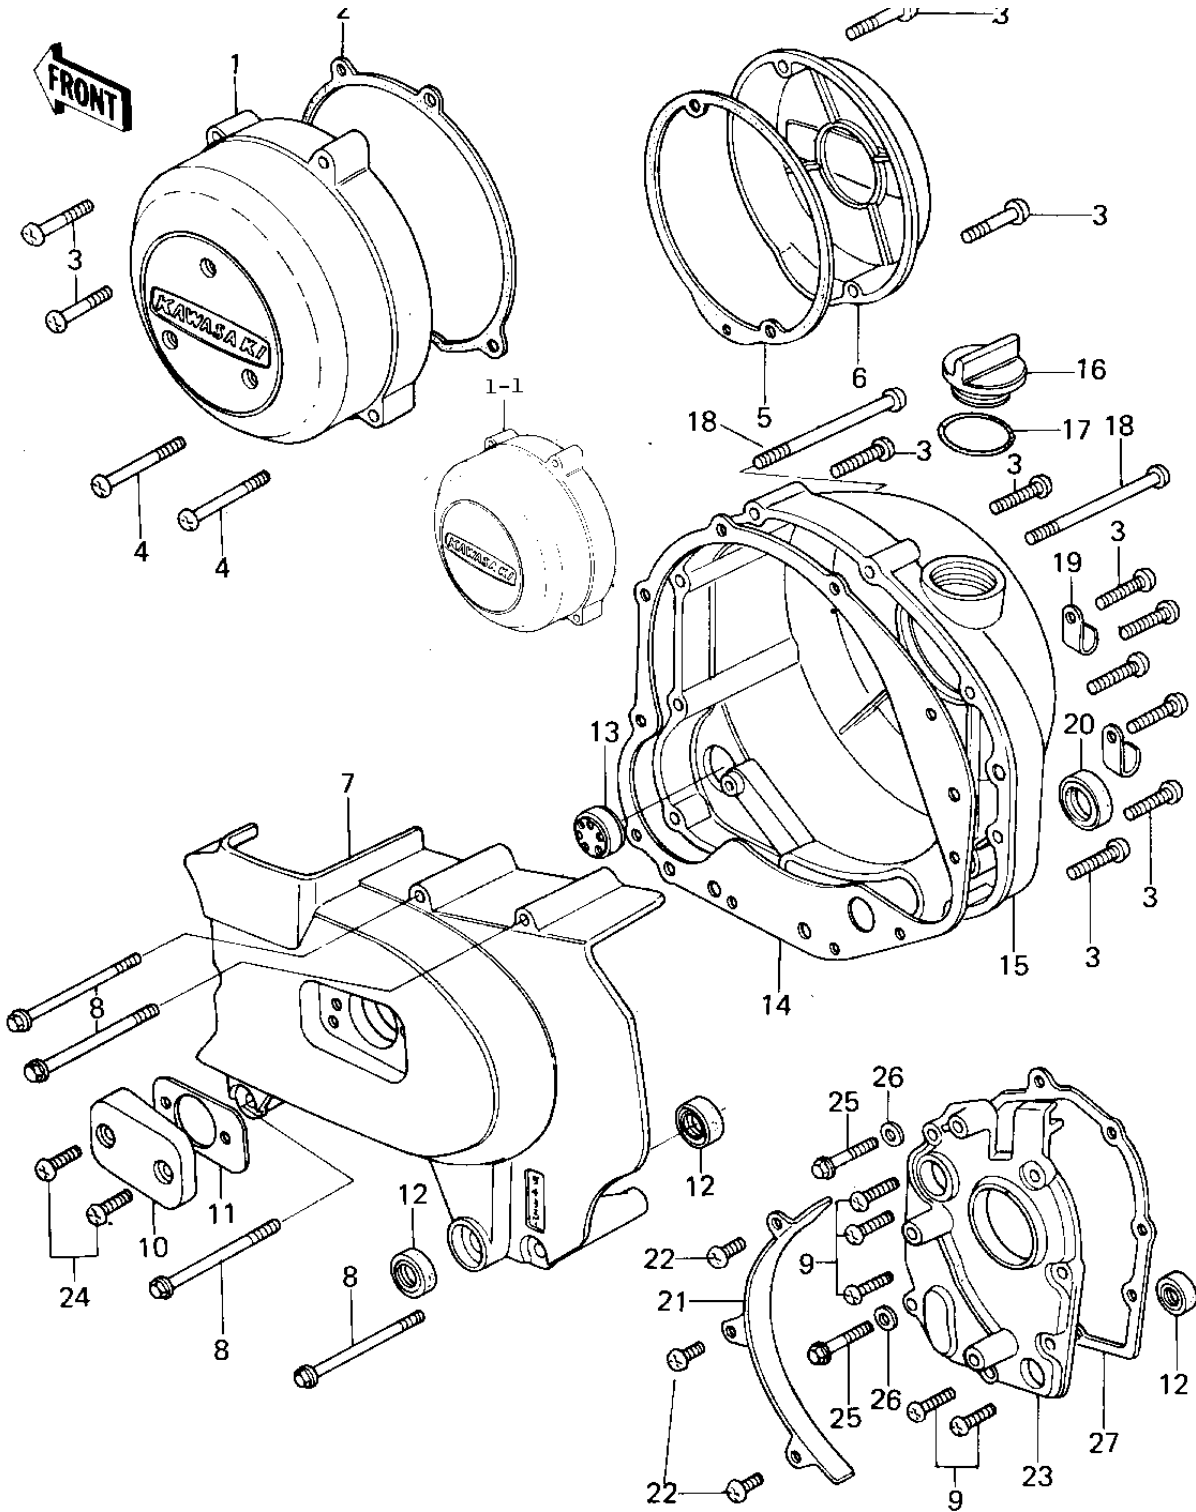

1978 KZ650-B2 PARTS DIAGRAM

ENGINE COVERS

1978 KZ650-B2 PARTS LIST

ENGINE COVERS

ITEM NAME	PART NUMBER	QUANTITY
COVER,DYNAMO (Ref # 1)	14031-1009-80	2
COVER,DYNAMO (Ref # 1)	14031-1009-80	2
COVER,GENERATOR,BUFF (Ref # 1-1)	14031-1028	2
GASKET,L.H.ENG COVER (Ref # 2)	14045-029	2
GASKET,GENERATOR COVE (Ref # 2)	11009-1987	2
SCREW PAN HEAD 6X30 (Ref # 3)	220B0630	2
SCREW PAN HEAD 6X70 (Ref # 4)	220B0670	2
SCREW PAN HEAD 6X40 (Ref # 4)	220B0640	2
GASKET,PULSING COIL C (Ref # 5)	11060-1053	2
CAP,BREAKER POINT,BUF (Ref # 6)	11012-1035	2
COVER,ENG SPROCKT,BUF (Ref # 7)	14026-035-80	2
BOLT-FLANGED,6X70 (Ref # 8)	130G0670	2
SCREW PAN HEAD 6X20 (Ref # 9)	220B0620	2
COVER,CLUTCH ADJUSTNG (Ref # 10)	14028-006-80	2
GASKET,CLUTCH ADJ CAP (Ref # 11)	14049-004	2
OIL SEAL,TB13225.5 (Ref # 12)	92051-005	2
GAUGE,OIL LEVEL (Ref # 13)	52015-004	2
GASKET,R.H.ENG COVER (Ref # 14)	14046-035	2
COVER,R.H.ENG,BUFF FN (Ref # 15)	14032-117-80	2
PLUG,OIL FILLER (Ref # 16)	16115-013	2
"O" RING,31MM (Ref # 17)	92055-049	2
SCREW PAN HEAD 6X80 (Ref # 18)	220B0680	2
CLAMP,WIRING HARNESS (Ref # 19)	21126-008	2
OIL SEAL SB20285 (Ref # 20)	92049-012	2
GUIDE CHAIN (Ref # 21)	12053-1006	2
GUIDE,CHAIN (Ref # 21)	12053-1006	2
BOLT-UPSET 6X14 (Ref # 22)	112B0614	2
COVER,MISSION (Ref # 23)	14024-011	2
SCREW PAN HEAD 6X18 (Ref # 24)	220B0618	2

1978 KZ650-B2 PARTS LIST

ENGINE COVERS

ITEM NAME	PART NUMBER	QUANTITY
BOLT,HEX HEAD,6X35 (Ref # 25)	92001-164	2
WASHER OIL PUMP BANJO (Ref # 26)	92022-077	2
GASKET,TRANSMISSION C (Ref # 27)	11060-1056	2