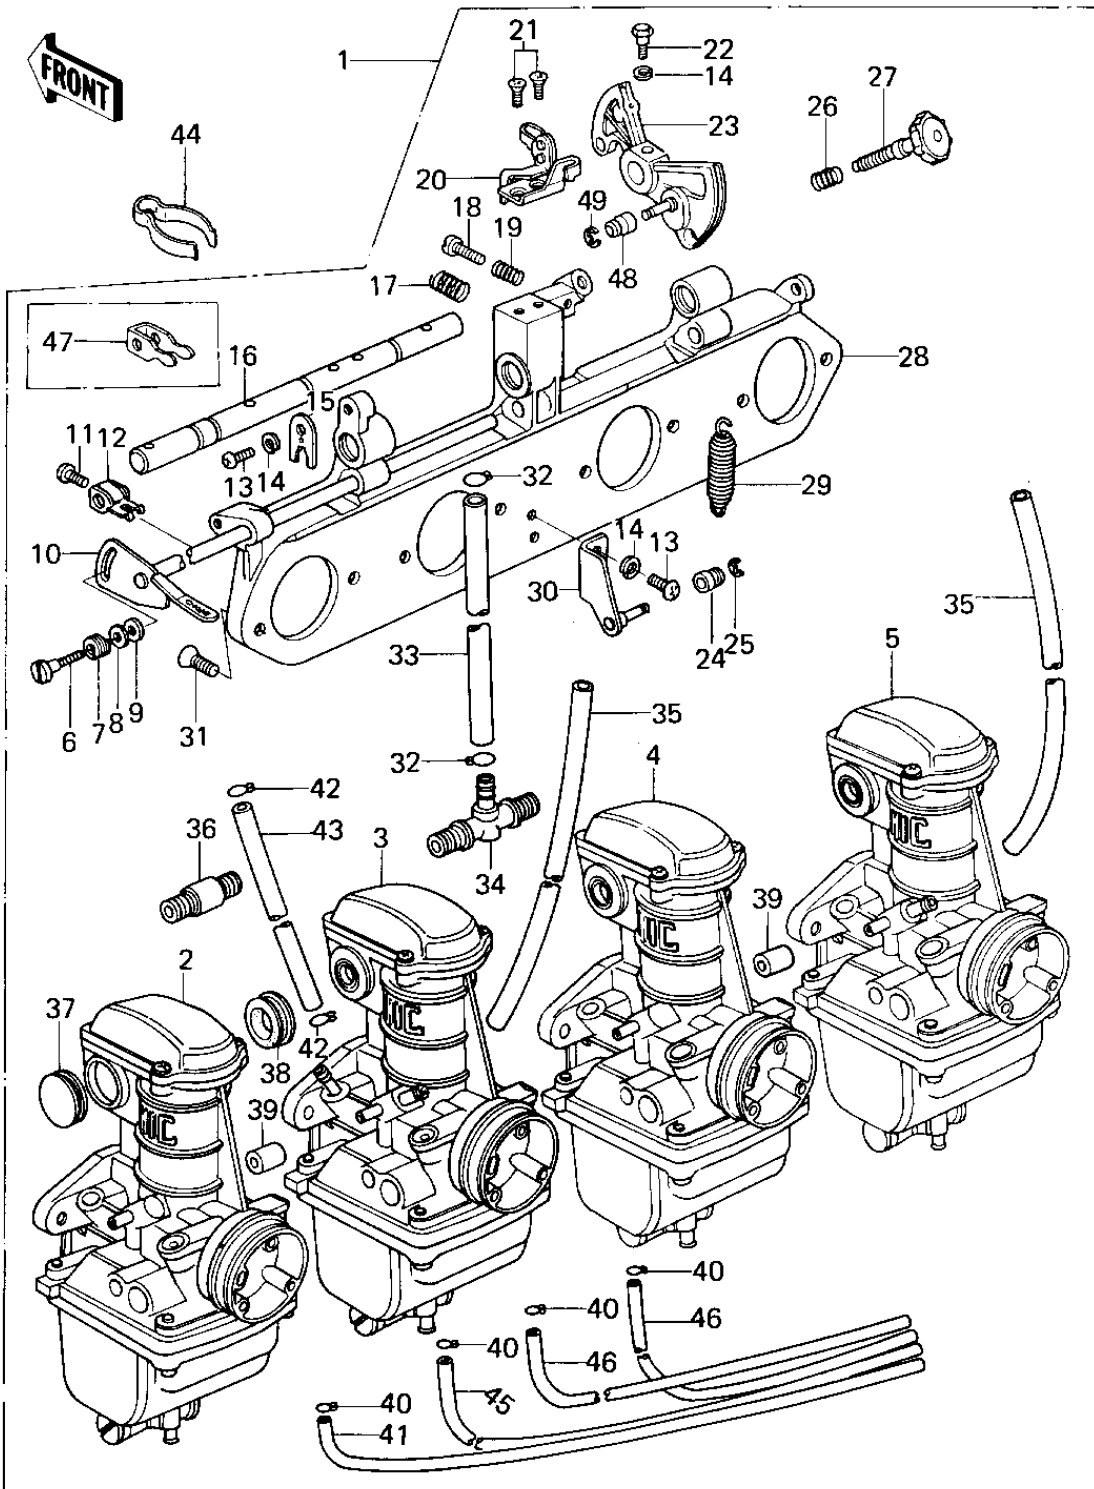

1977 KZ650-B1 PARTS DIAGRAM

CARBURETOR ASSY

1977 KZ650-B1 PARTS LIST

CARBURETOR ASSY

ITEM NAME	PART NUMBER	QUANTITY
CARBURETOR ASSY (Ref # 1)	16001-1020	1
CARBURETOR ASSY (Ref # 1)	16001-1020	1
CARBURETOR ASSY (Ref # 1)	16001-1069	1
CARBURETOR ASSY (Ref # 1)	16001-1069	1
CARBURETOR ASSY (Ref # 1)	16001-1026	1
CARBURETOR ASSY (Ref # 1)	16001-1084	1