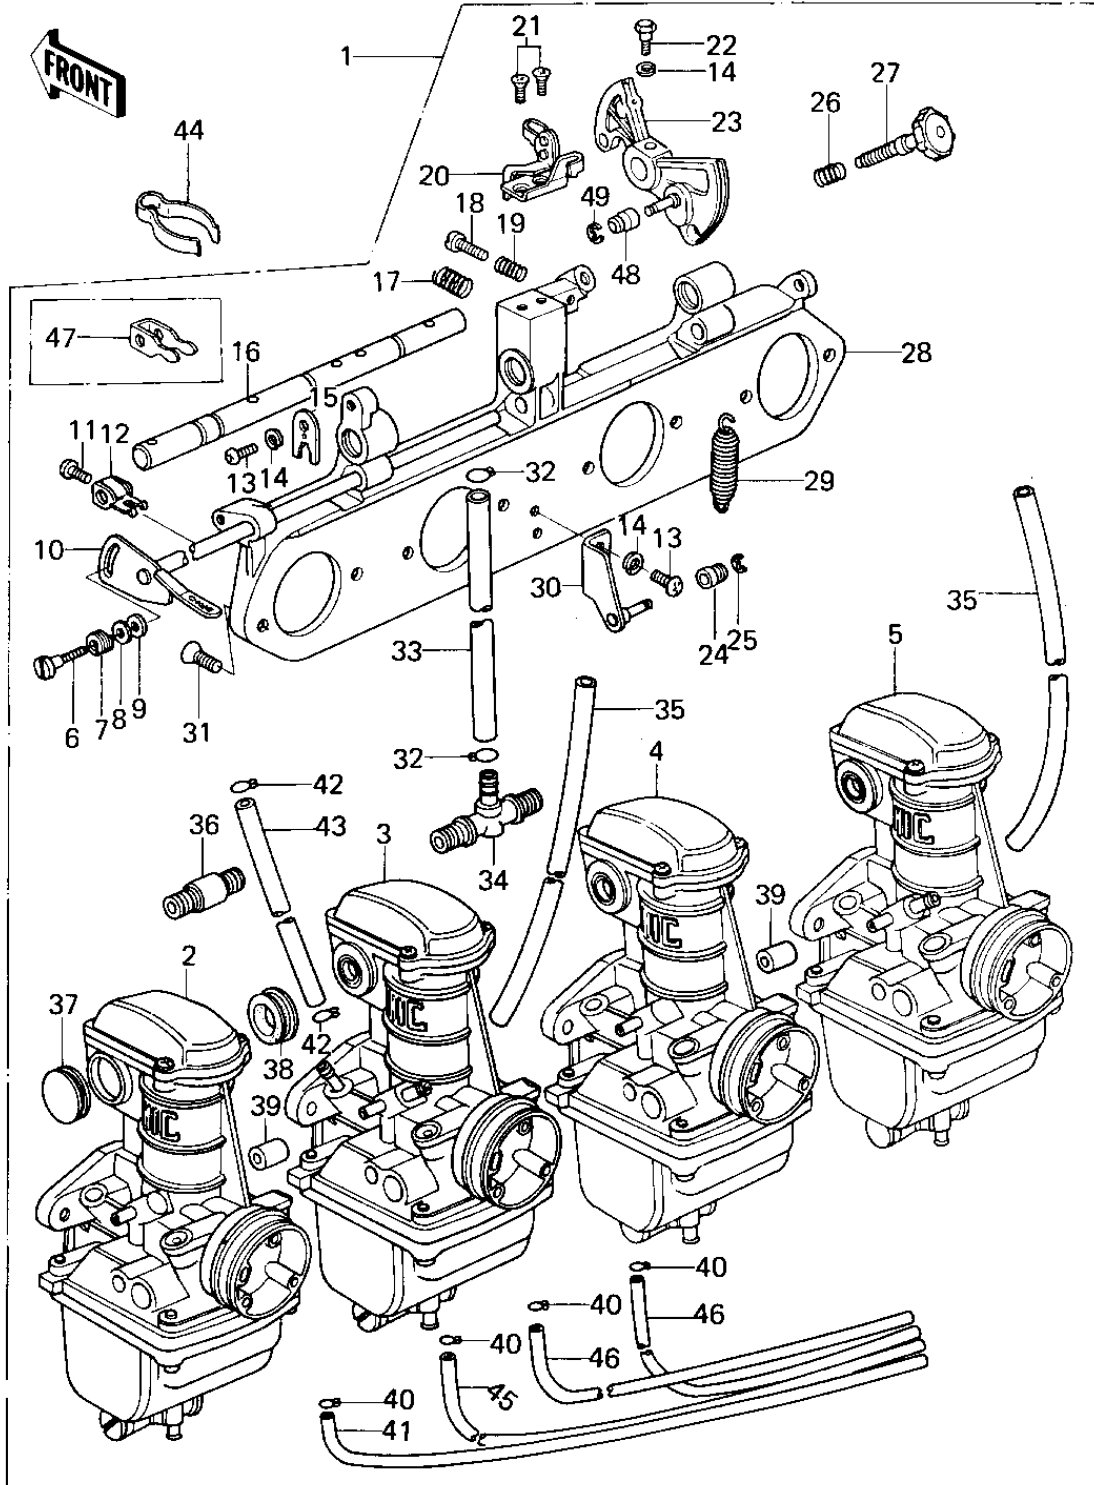

1978 KZ650-B2 PARTS DIAGRAM

CARBURETOR ASSY

1978 KZ650-B2 PARTS LIST

CARBURETOR ASSY

ITEM NAME	PART NUMBER	QUANTITY
CARBURETOR ASSY (Ref # 1)	16001-1020	1
CARBURETOR ASSY (Ref # 1)	16001-1020	1
CARBURETOR ASSY (Ref # 1)	16001-1069	1
CARBURETOR ASSY (Ref # 1)	16001-1069	1
CARBURETOR ASSY (Ref # 1)	16001-1069	1