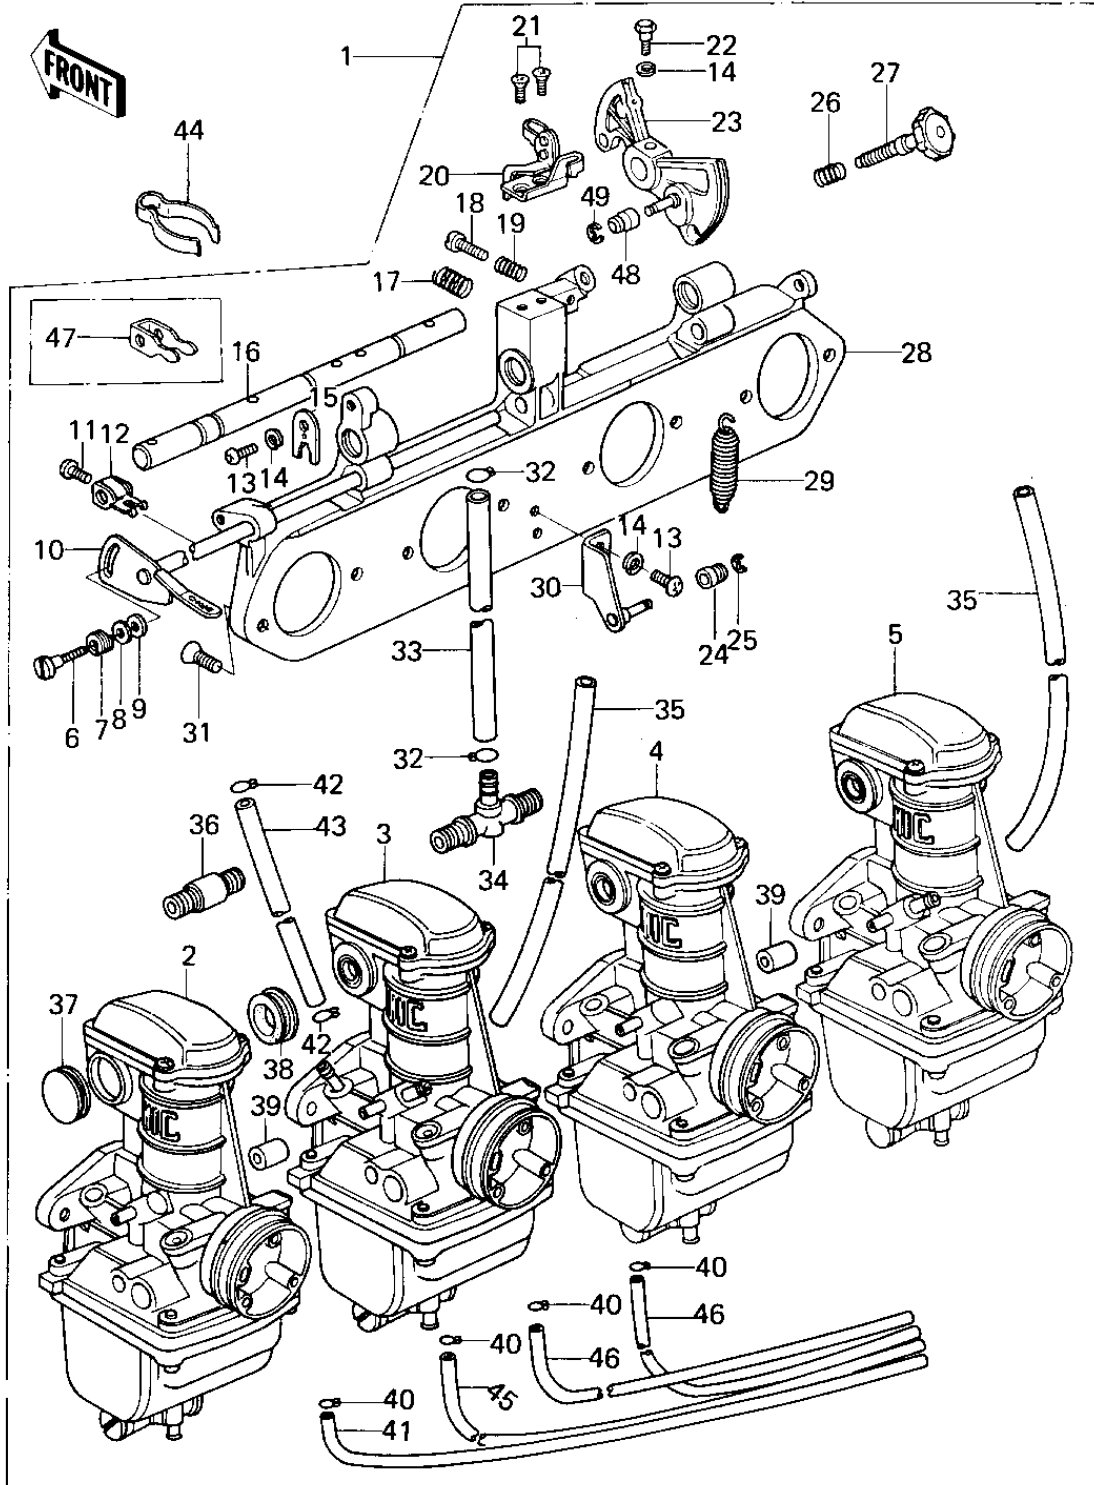

1978 KZ650-B2A PARTS DIAGRAM

CARBURETOR ASSY

1978 KZ650-B2A PARTS LIST

CARBURETOR ASSY

ITEM NAME	PART NUMBER	QUANTITY
CARBURETOR, L.H. OUTSIDE (Ref # 2)	16001-307	1
CARBURETOR, L.H. INSIDE (Ref # 3)	16001-308	1
CARBURETOR, R.H. INSIDE (Ref # 4)	16001-309	1
CARBURETOR, R.H. OUTSIDE (Ref # 5)	16001-310	1
SCREW, STARTER LEVER (Ref # 6)	16046-005	1
SPRING, STARTER LEVER (Ref # 7)	16040-009	1
WASHER, PLAIN, NYLON (Ref # 8)	410B0500	1
SHAFT, STARTER PLUNGER (Ref # 9)	16039-019	1
SCREW, PAN HEAD (Ref # 10)	16041-021	1
LEVER, STARTER PLUNGER (Ref # 11)	16046-007	4
SCREW, PAN HEAD (Ref # 12)	16068-014	4
SCREW, PAN HEAD, 5 X 14 (Ref # 13)	220B0514A	3
WASHER, SPRING, 5 mm (Ref # 14)	461F0500	4
PLATER, SHAFT STOPPER (Ref # 15)	16055-012	1
SHAFT,CARB CONNECTION (Ref # 16)	16041-017	1
SPRING,CABLE PULLY (Ref # 17)	16040-022	1
SCREW (Ref # 18)	16021-032	1
SPRING,THROTTLE ADJST (Ref # 19)	16022-010	1
BRACKET,THROTTLE CABL (Ref # 20)	16077-017	1
SCREW CNTSNK HD 5X10 (Ref # 21)	221B0510A	2
BOLT,HEX HEAD,5X14 (Ref # 22)	16067-006	1
PULLEY,THROTTLE CABLE (Ref # 23)	16068-015	1
RING (Ref # 24)	16073-016	1
CIRCLIP 3MM (Ref # 25)	482K3000	1
SPRING,THROTTLE STOP (Ref # 26)	16022-017	1
SCREW,THROTTLE STOP (Ref # 27)	16021-1010	1
HOLDER,CARBURETOR (Ref # 28)	16065-049	1
SPRING,THROTTLE PULLY (Ref # 29)	92081-1028	1
BRACKET,THROTTLE CABL (Ref # 30)	16077-016	1