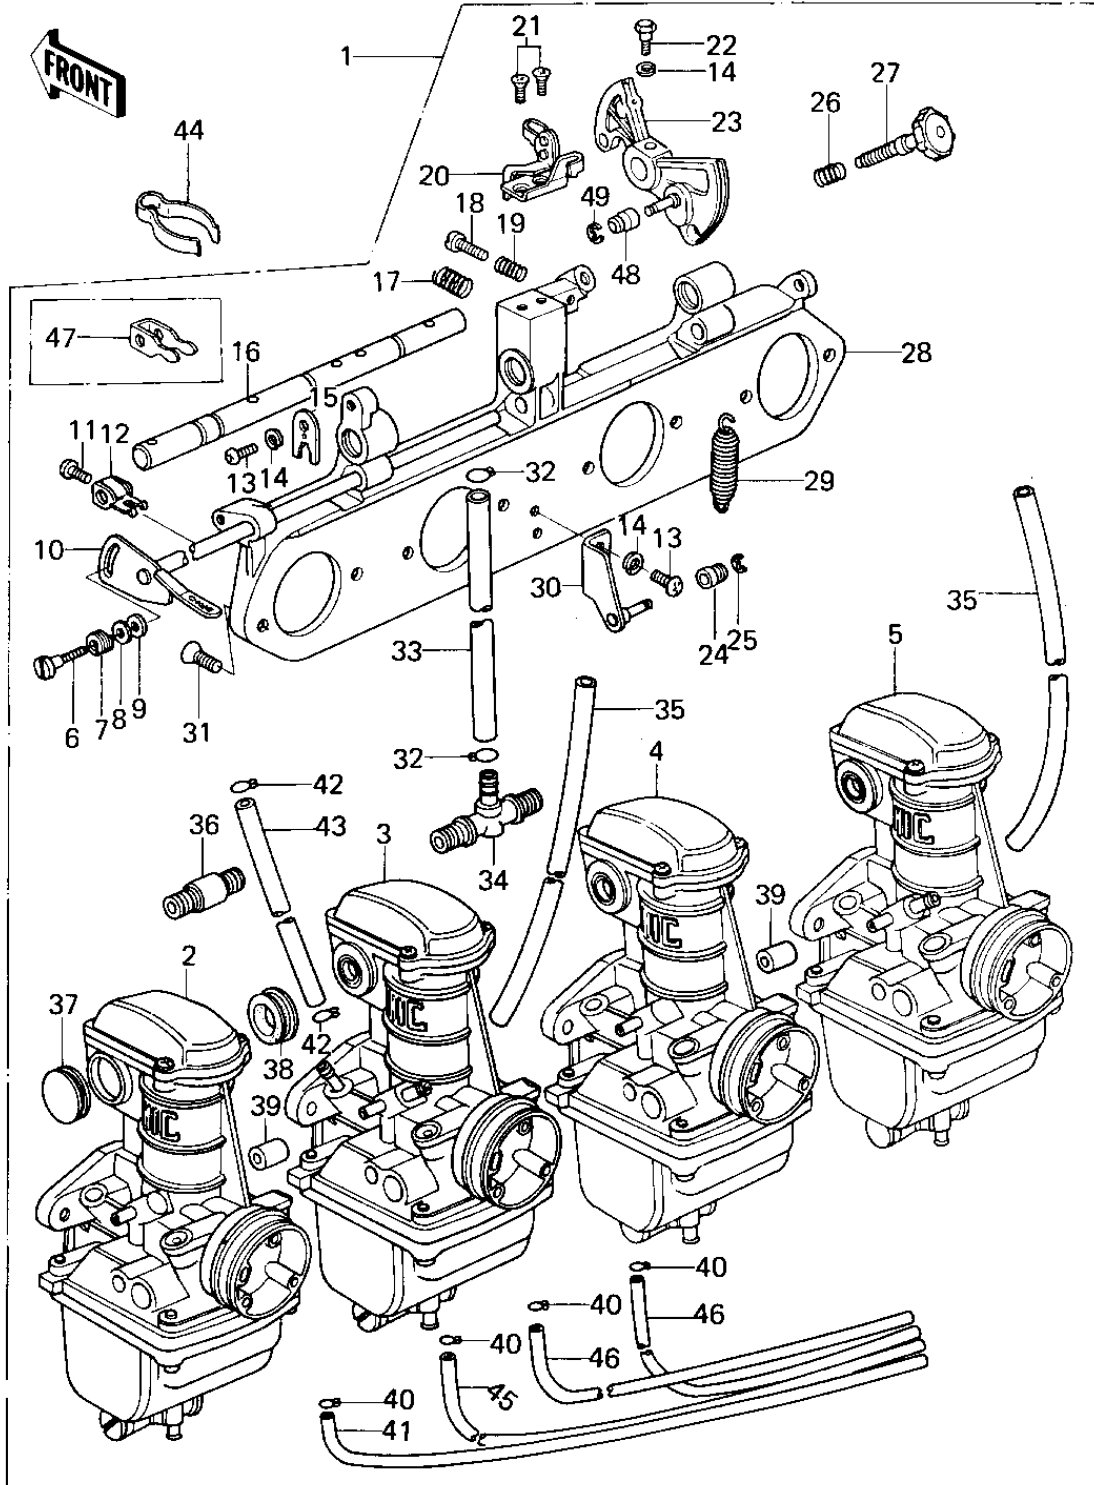

1979 KZ650-B3 PARTS DIAGRAM

CARBURETOR ASSY

1979 KZ650-B3 PARTS LIST

CARBURETOR ASSY

ITEM NAME	PART NUMBER	QUANTITY
CARBURETOR, L.H. OUTSIDE (Ref # 2)	16001-1029	1
CARBURETOR, L.H. INSIDE (Ref # 3)	16001-1030	1
CARBURETOR, R.H. INSIDE (Ref # 4)	16001-1031	1
CARBURETOR, R.H. OUTSIDE (Ref # 5)	16001-1032	1
SCREW, STARTER LEVER (Ref # 6)	16046-005	1
SPRING, STARTER LEVER (Ref # 7)	16040-009	1
WASHER, PLAIN, NYLON (Ref # 8)	410B0500	1
SHAFT, STARTER PLUNGER (Ref # 9)	16039-019	1
SCREW, PAN HEAD (Ref # 10)	16041-021	1
LEVER, STARTER PLUNGER (Ref # 11)	16046-007	4
SCREW, PAN HEAD (Ref # 12)	16068-014	4
SCREW, PAN HEAD, 5 X 14 (Ref # 13)	220B0514A	3
WASHER, SPRING, 5 mm (Ref # 14)	461F0500	4
PLATER, SHAFT STOPPER (Ref # 15)	16055-012	1
SHAFT,CARB CONNECTION (Ref # 16)	16041-017	1
SPRING,CABLE PULLY (Ref # 17)	16040-022	1
SCREW (Ref # 18)	16021-032	1
SPRING,THROTTLE ADJST (Ref # 19)	16022-010	1
BRACKET,THROTTLE CABL (Ref # 20)	16077-017	1
SCREW CNTSNK HD 5X10 (Ref # 21)	221B0510A	2
BOLT,HEX HEAD,5X14 (Ref # 22)	16067-006	1
PULLEY,THROTTLE CABLE (Ref # 23)	16068-015	1
RING (Ref # 24)	16073-016	1
CIRCLIP 3MM (Ref # 25)	482K3000	1
SPRING,THROTTLE STOP (Ref # 26)	16022-017	1
SCREW,THROTTLE STOP (Ref # 27)	16021-1010	1
HOLDER,CARBURETOR (Ref # 28)	16065-049	1
SPRING,THROTTLE PULLY (Ref # 29)	92081-1028	1
BRACKET,THROTTLE CABL (Ref # 30)	16077-016	1