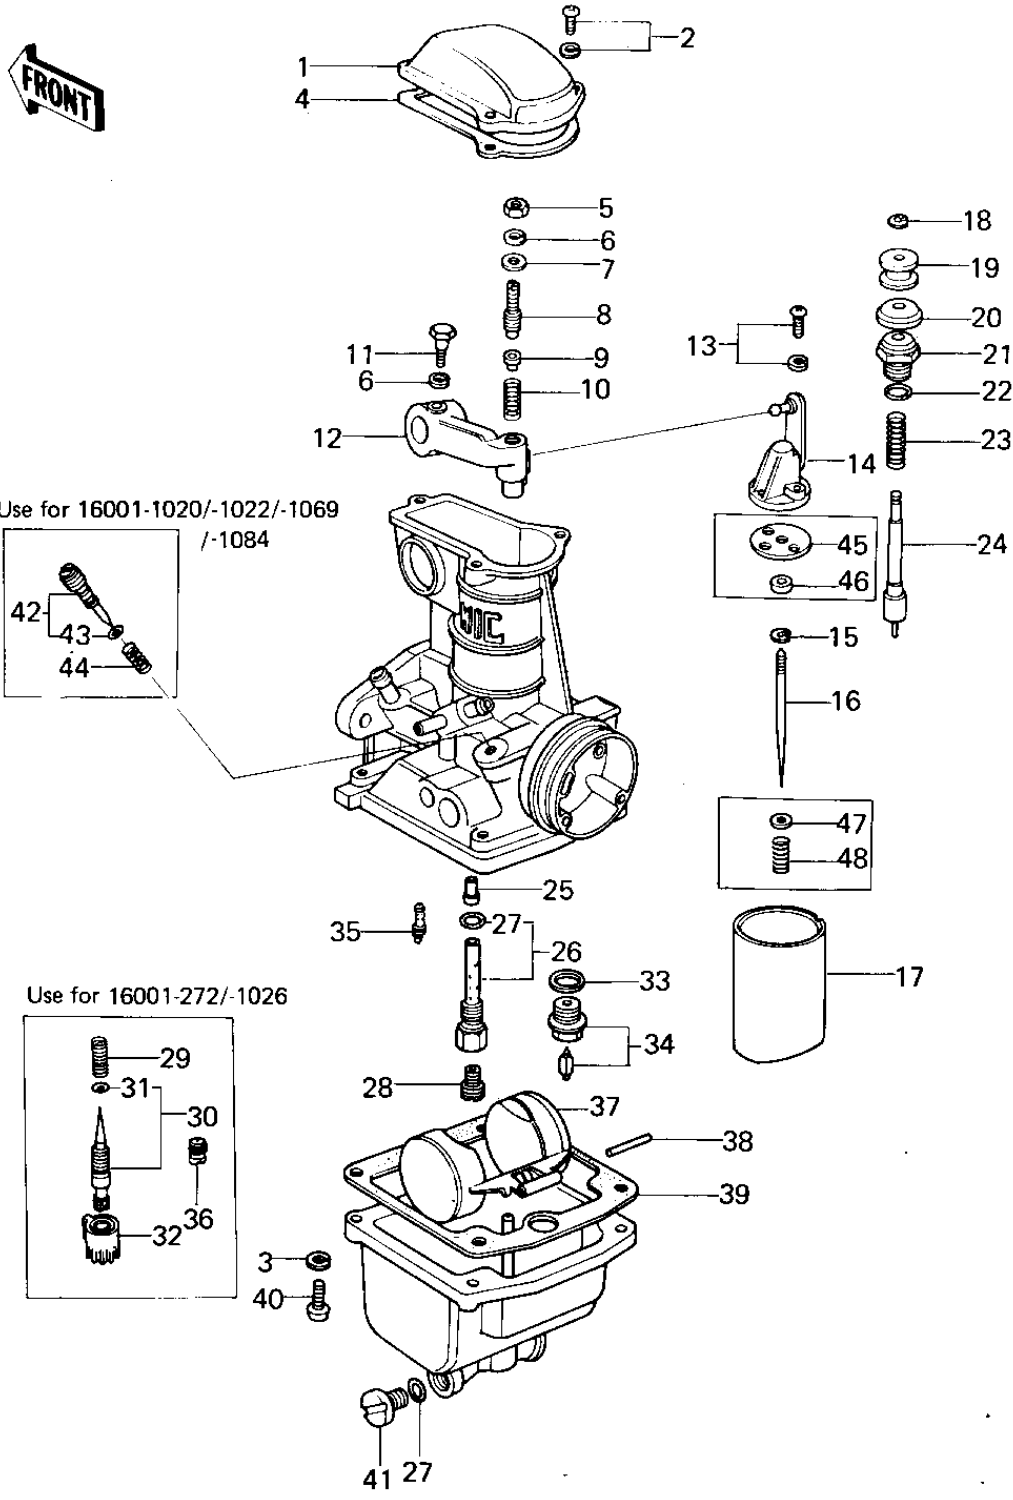

1977 KZ650-B1 PARTS DIAGRAM

CARBURETOR PARTS

1977 KZ650-B1 PARTS LIST

CARBURETOR PARTS

ITEM NAME	PART NUMBER	QUANTITY
TOP,MIXING CHAMBER (Ref # 1)	16005-027	4
SCREW-PAN-WS-CROS (Ref # 2)	223B0414	12
WASHER SPRING 4MM (Ref # 3)	461F0400	16
GASKET,CHAMBER TOP (Ref # 4)	16019-031	4
NUT,5MM (Ref # 5)	16003-013	4
WASHER SPRING 5MM (Ref # 6)	461F0500	8
WASHER,PLAIN (Ref # 7)	16039-016	4
SCREW,SLOTTED (Ref # 8)	16046-012	4
SEAT,SPRING (Ref # 9)	16057-002	4
SPRING (Ref # 10)	16040-026	4
BOLT,HEX HEAD,5X14 (Ref # 11)	16067-006	4
LEVER,THROTTLE (Ref # 12)	39075-1001	4
SCREW,PAN HEAD,3X14 (Ref # 13)	16033-031	8
BRACKET,THROTTLE VALV (Ref # 14)	16007-028	4
CIRCLIP (Ref # 15)	16008-010	4
JET NEEDLE,5DL3 (Ref # 16)	16009-071	4
VALVE,THROTTLE,CA1.5 (Ref # 17)	16025-084	4
CIRCLIP (Ref # 18)	16076-003	4
COLLAR (Ref # 19)	16073-014	4
CAP,STARTER PLUNGER (Ref # 20)	16039-015	4
CAP,STARTER PLUNGER (Ref # 21)	16012-015	4
"O" RING,9MM (Ref # 22)	670B1509	4
SPRING,STARTER PLUG (Ref # 23)	16013-008	4
PLUNGER,STARTER (Ref # 24)	16016-021	4
NEEDLE JET,O-8 (Ref # 25)	16017-096	4
PIPE,BLEED (Ref # 26)	16047-005	4
"O" RING,MAIN JET COV (Ref # 27)	16038-016	8
MAIN JET,#A102.5 (Ref # 28)	92063-1028	4
MAIN JET,#A100 (Ref # 28)	92063-1033	4

1977 KZ650-B1 PARTS LIST

CARBURETOR PARTS

ITEM NAME	PART NUMBER	QUANTITY
MAIN JET,#A105R (Ref # 28)	92063-1042	4
JET-MAIN NO 107.5R (Ref # 28)	92063-073	4
MAIN JET NO 92.5R (Ref # 28)	92063-068	4
MAIN JET,#A95 (Ref # 28)	92063-1031	4
SPRING,PILOT SCREW (Ref # 29)	16022-016	4
SCREW,PILOT ADJUSTING (Ref # 30)	16014-018	4
"O" RING (Ref # 31)	16038-024	4
CAP,LIMITTER (Ref # 32)	16012-022	4
WASHER FLOAT VLV SEAT (Ref # 33)	16029-004	4
FLOAT VALVE ASSY (Ref # 34)	16030-1001	4
PILOT JET,#A15 (Ref # 35)	92064-1018	4
PILOT JET,#A50 (Ref # 36)	92064-1019	4
FLOAT (Ref # 37)	16031-031	4
FLOAT PIN (Ref # 38)	16032-003	4
GASKET,FLOAT CHAMBER (Ref # 39)	11009-1563	4
SCREW PAN HEAD 4X16 (Ref # 40)	220B0416	16
SCREW,GUIDE (Ref # 41)	16049-007	4