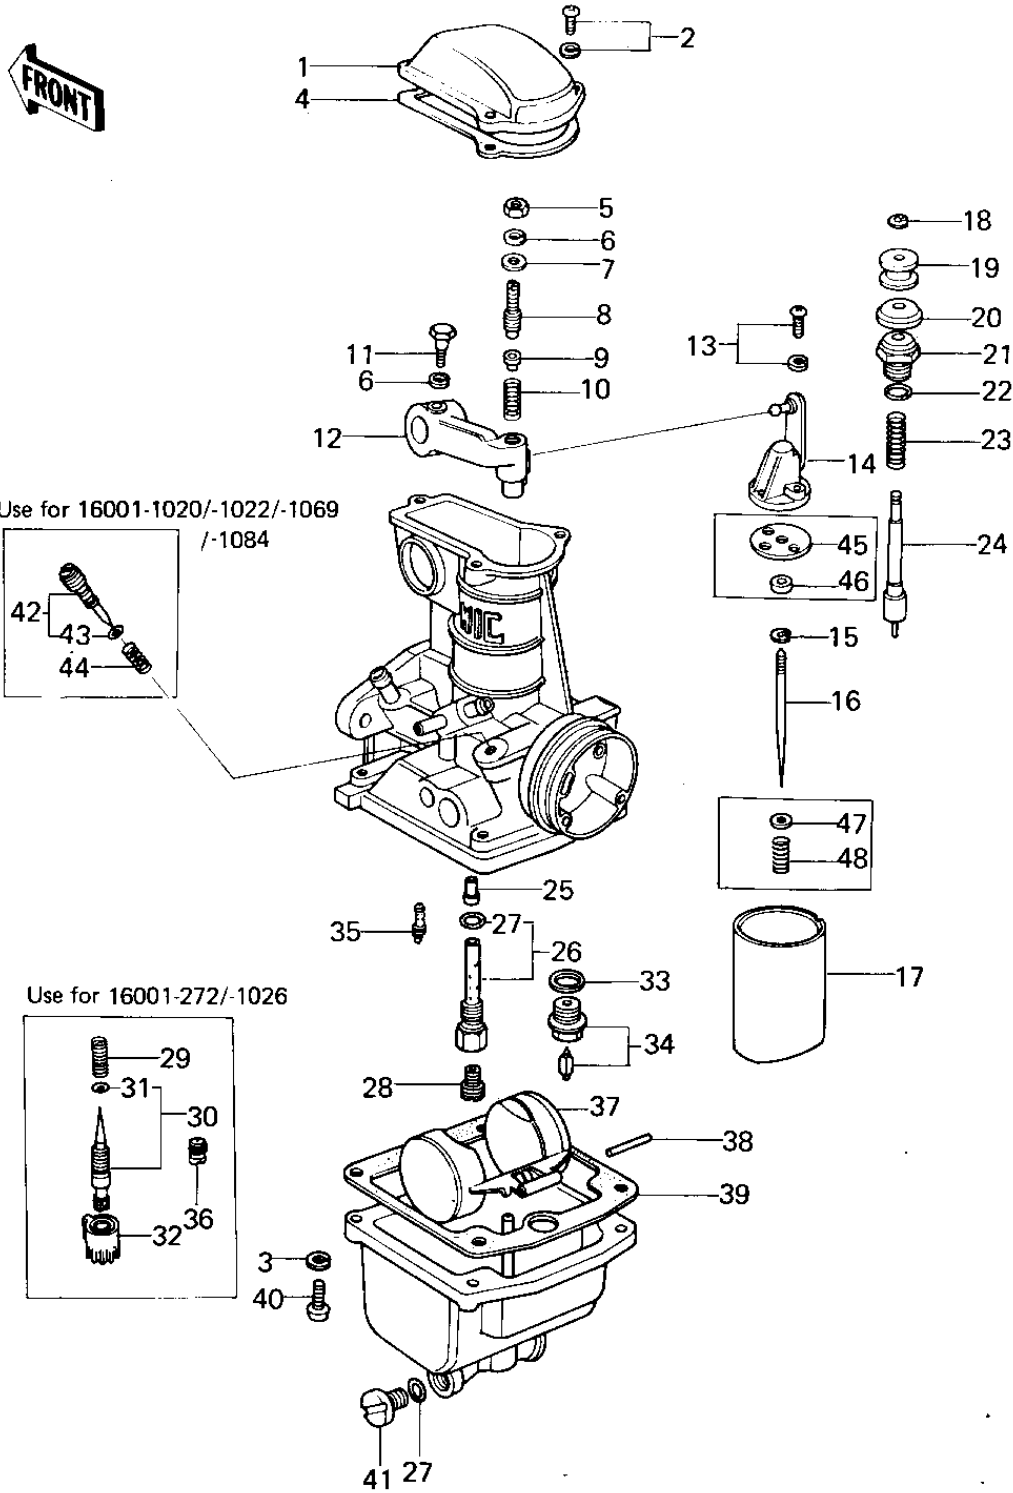

1979 KZ650-B3 PARTS DIAGRAM

CARBURETOR PARTS

1979 KZ650-B3 PARTS LIST

CARBURETOR PARTS

ITEM NAME	PART NUMBER	QUANTITY
TOP,MIXING CHAMBER (Ref # 1)	16005-027	4
SCREW-PAN-WS-CROS (Ref # 2)	223B0414	12
WASHER SPRING 4MM (Ref # 3)	461F0400	16
GASKET,CHAMBER TOP (Ref # 4)	16019-031	4
NUT,5MM (Ref # 5)	16003-013	4
WASHER SPRING 5MM (Ref # 6)	461F0500	8
WASHER,PLAIN (Ref # 7)	16039-016	4
SCREW,SLOTTED (Ref # 8)	16046-012	4
SEAT,SPRING (Ref # 9)	16057-002	4
SPRING (Ref # 10)	16040-026	4
BOLT,HEX HEAD,5X14 (Ref # 11)	16067-006	4
LEVER,THROTTLE (Ref # 12)	39075-1001	4
SCREW,PAN HEAD,3X14 (Ref # 13)	16033-031	8
BRACKET,THROTTLE VALV (Ref # 14)	16007-028	4
CIRCLIP (Ref # 15)	16008-010	4
JET NEEDLE,5CN15 (Ref # 16)	16009-1013	4
VALVE,THROTTLE (Ref # 17)	16025-1006	4
CIRCLIP (Ref # 18)	16076-003	4
COLLAR (Ref # 19)	16073-014	4
CAP,STARTER PLUNGER (Ref # 20)	16039-015	4
CAP,STARTER PLUNGER (Ref # 21)	16012-015	4
"O" RING,9MM (Ref # 22)	670B1509	4
SPRING,STARTER PLUG (Ref # 23)	16013-008	4
PLUNGER,STARTER (Ref # 24)	16016-021	4
NEEDLE JET,0-4 (Ref # 25)	16017-1021	4
PIPE,BLEED (Ref # 26)	16047-005	4
"O" RING,MAIN JET COV (Ref # 27)	16038-016	8
MAIN JET,#A102.5 (Ref # 28)	92063-1028	4
MAIN JET,#A100 (Ref # 28)	92063-1033	4

1979 KZ650-B3 PARTS LIST

CARBURETOR PARTS

ITEM NAME	PART NUMBER	QUANTITY
MAIN JET,#A105R (Ref # 28)	92063-1042	4
JET-MAIN NO 107.5R (Ref # 28)	92063-073	4
MAIN JET NO 92.5R (Ref # 28)	92063-068	4
MAIN JET,#A95 (Ref # 28)	92063-1031	4
WASHER FLOAT VLV SEAT (Ref # 33)	16029-004	4
FLOAT VALVE ASSY (Ref # 34)	16030-1001	4
PILOT JET,#A15 (Ref # 35)	92064-1018	4
FLOAT (Ref # 37)	16031-031	4
FLOAT PIN (Ref # 38)	16032-003	4
GASKET,FLOAT CHAMBER (Ref # 39)	11009-1563	4
SCREW PAN HEAD 4X16 (Ref # 40)	220B0416	16
SCREW,GUIDE (Ref # 41)	16049-007	4
SCREW,AIR ADJUSTING (Ref # 42)	16014-1006	4
"O" RING (Ref # 43)	16038-022	4
SPRING-THR STOP SCREW (Ref # 44)	16022-007	4