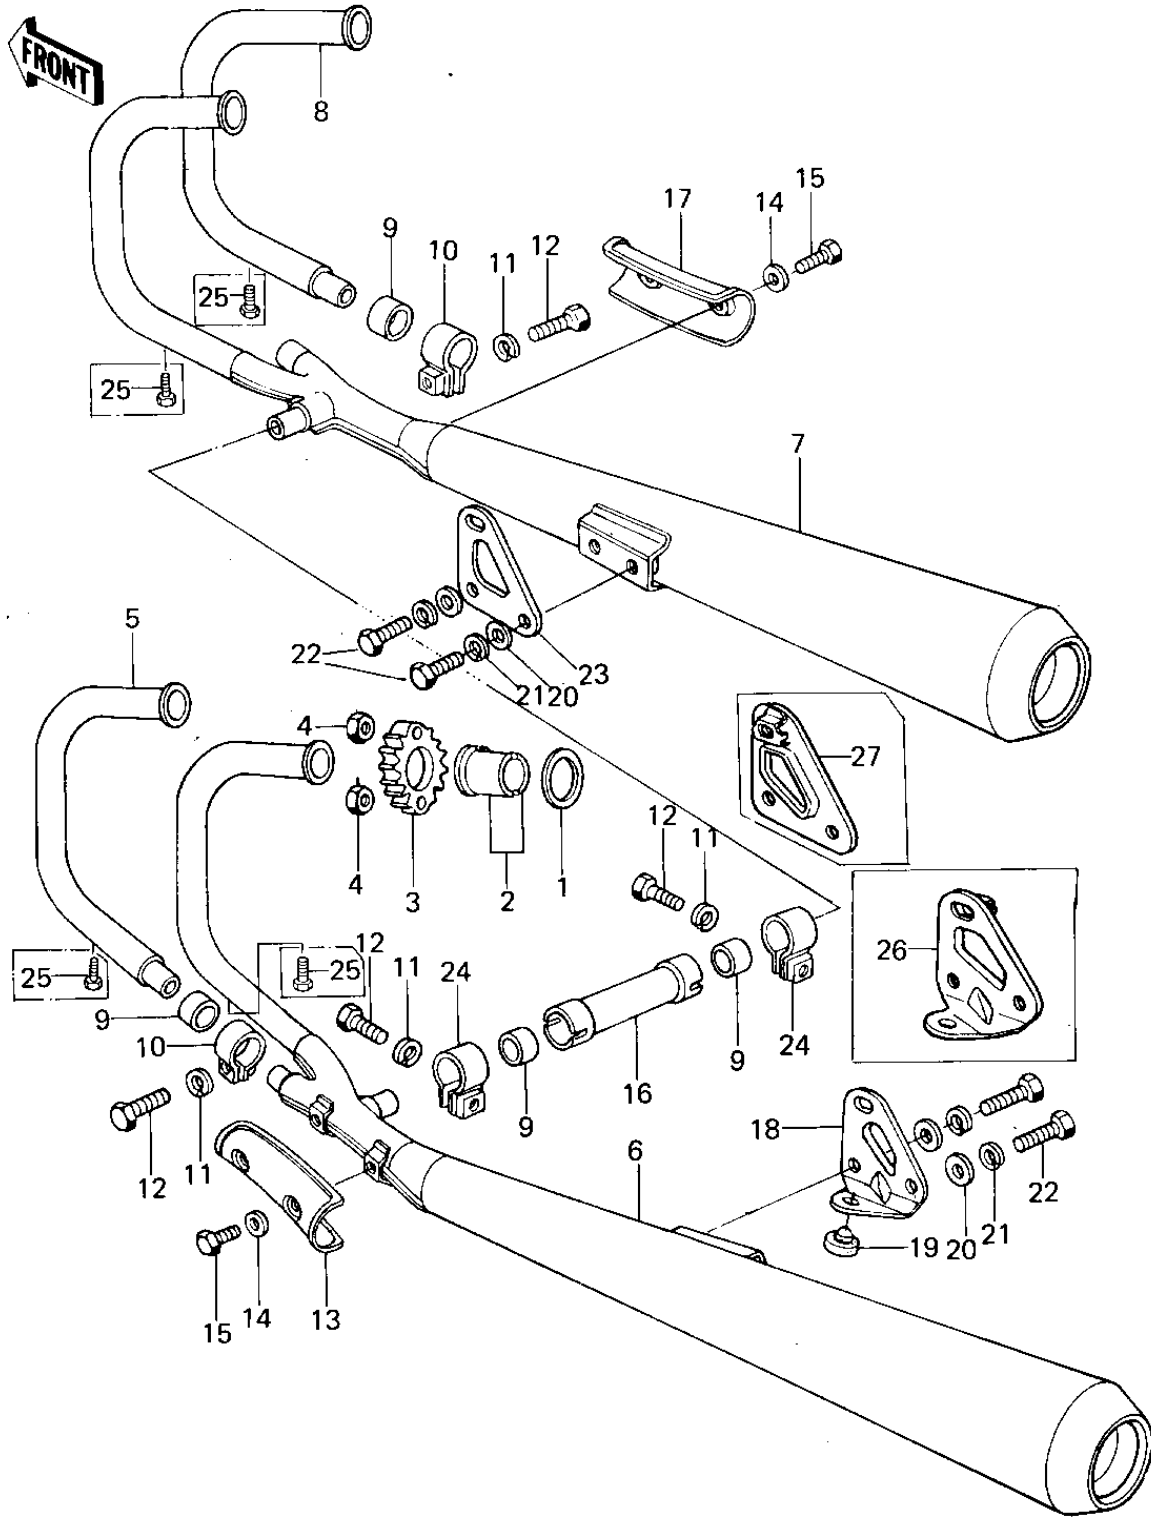

# 1978 KZ650-B2 PARTS DIAGRAM

# 1978 KZ650-B2 PARTS LIST

## MUFFLERS

ITEM NAME	PART NUMBER	QUANTITY
GASKET,EXHAUST PIPE H (Ref # 1)	11009-1866	4
COLLAR,EXHAUST PIPE (Ref # 2)	92027-264	8
HOLDER,EXHAUST PIPE (Ref # 3)	18069-1006	4
NUT,LOCK 6MM (Ref # 4)	92017-014	8
PIPE-EXHAUST,#4 (Ref # 5)	18049-1397	1
PIPE-EXHAUST,#4 (Ref # 5)	18049-1397	1
MUFFLER ASSY,L.H (Ref # 6)	18001-1002	1
MUFFLER ASSY,L.H (Ref # 6)	18001-1002	1
MUFFLER ASSY,L.H (Ref # 6)	18001-1002	1
MUFFLER ASSY,R.H (Ref # 7)	18001-1003	1
MUFFLER ASSY,R.H (Ref # 7)	18001-1003	1
MUFFLER ASSY,R.H (Ref # 7)	18001-1003	1
PIPE-EXHAUST,#4 (Ref # 8)	18049-1397	1
PIPE-EXHAUST,#4 (Ref # 8)	18049-1397	1
GASKET,MUFFLER CONNEC (Ref # 9)	11060-1051	4
GASKET,MUFFLER CONNEC (Ref # 9)	11060-1051	4
CLAMP,MUFFLER (Ref # 10)	92037-1220	2
WASHER SPRING 8MM (Ref # 11)	461F0800	4
BOLT-SMALL-UPSET 8X25 (Ref # 12)	115G0825	4
COVER,MUFFLER,L.H. (Ref # 13)	14025-1099	1
COVER,MUFFLER,L.H. (Ref # 13)	14025-1099	1
WASHER-PLAIN,6MM (Ref # 14)	411D0600	4
SCREW,PAN HEAD,6X8 (Ref # 15)	92011-039	4
PIPE,MUFFLER CONNECTI (Ref # 16)	32032-1669	1
COVER,MUFFLER,R.H. (Ref # 17)	14025-1100	1
COVER,MUFFLER,R.H. (Ref # 17)	14025-1100	1
BRACKET,MUFFLER,L.H. (Ref # 18)	32069-1040	1
DAMPER RUBB MAIN STAD (Ref # 19)	92075-015	1
WASHER PLAIN 8MM (Ref # 20)	411B0800	4