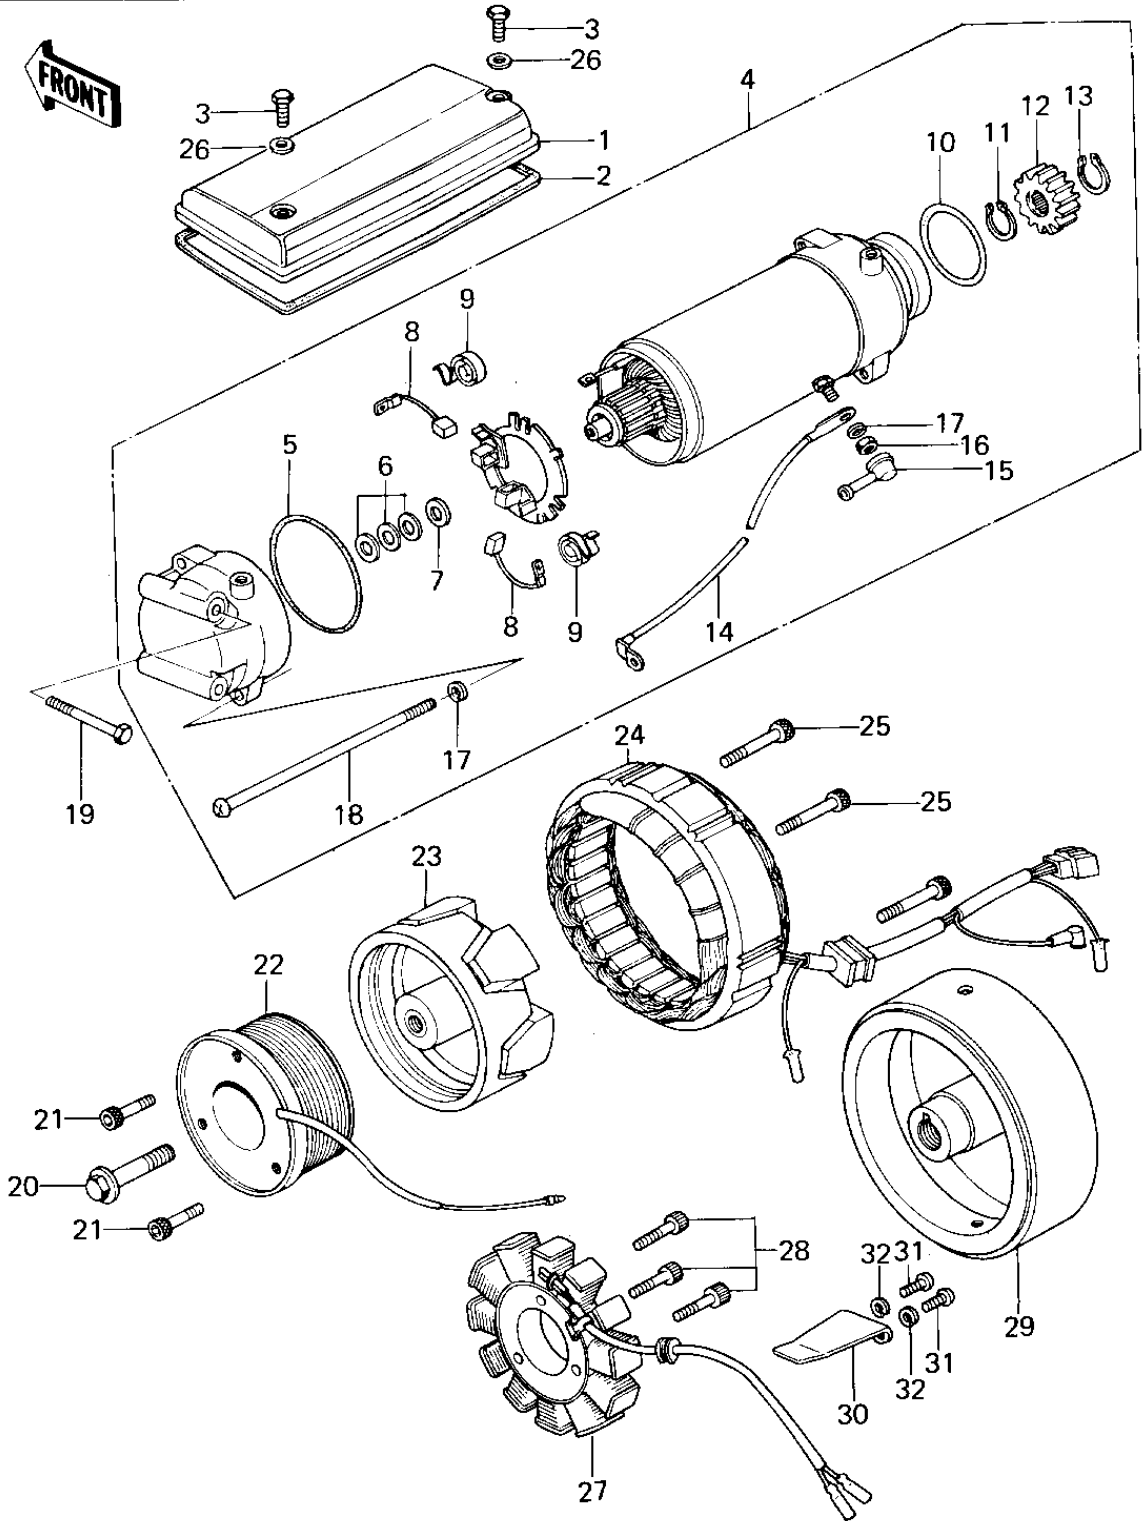

# 1977 KZ650-B1 PARTS DIAGRAM

GENERATOR/STARTER MOTOR

# 1977 KZ650-B1 PARTS LIST

## GENERATOR/STARTER MOTOR

ITEM NAME	PART NUMBER	QUANTITY
COVER,STARTER (Ref # 1)	21165-003	1
GASKET,STARTER COVER (Ref # 2)	21166-003	1
BOLT (6X10) (Ref # 3)	110R0610	2
STARTER-ELECTRIC (Ref # 4)	21163-1022	1
"0" RING,62MM (Ref # 5)	21027-006	1
WASHER,THRUST,0.2T (Ref # 6)	21025-011	AR
WASHER,THRUST,1.6T (Ref # 7)	21025-010	1
CARBON BRUSH (Ref # 8)	21039-003	2
SPRING,CARBON BRUSH (Ref # 9)	21040-003	2
"0" RING,40M/M (Ref # 10)	21027-008	1
CIRCLIP (Ref # 11)	92033-034	1
PINION,STARTER (Ref # 12)	21053-004	1
CIRCLIP,13M/M (Ref # 13)	92033-037	1
WIRE-LEAD,STARTER (Ref # 14)	26011-1099	1
CAP,STARTING MOTOR (Ref # 15)	21017-020	1
NUT 6MM (Ref # 16)	312B0600	2
WASHER SPRING 6MM (Ref # 17)	461F0600	4
SCREW,PAN HEAD,6X130 (Ref # 18)	21099-006	2
BOLT-UPSET (Ref # 19)	112G0660	2
BOLT,10X40 (Ref # 20)	92001-1201	1
BOLT,ALLEN,6X18 (Ref # 21)	120P0618	3
COIL,FIELD (Ref # 22)	21077-005	1
ROTOR (Ref # 23)	21007-033	1
YOKE ASSY (Ref # 24)	21076-024	1
BOLT,ALLEN,6X32 (Ref # 25)	120Q0632	3
WASHER,PLAIN,6MM (Ref # 26)	410D0600	2
STATOR (Ref # 27)	21003-1005	1
BOLT-SOCKET,5X30 (Ref # 28)	120P0530	3
FLYWHEEL (Ref # 29)	21050-1003	1

## GENERATOR/STARTER MOTOR

ITEM NAME	PART NUMBER	QUANTITY
CLAMP,GENERATOR WIRE (Ref # 30)	92037-1122	1
SCREW PAN HEAD 5X12 (Ref # 31)	220B0512	2
WASHER SPRING 5MM (Ref # 32)	461F0500	2