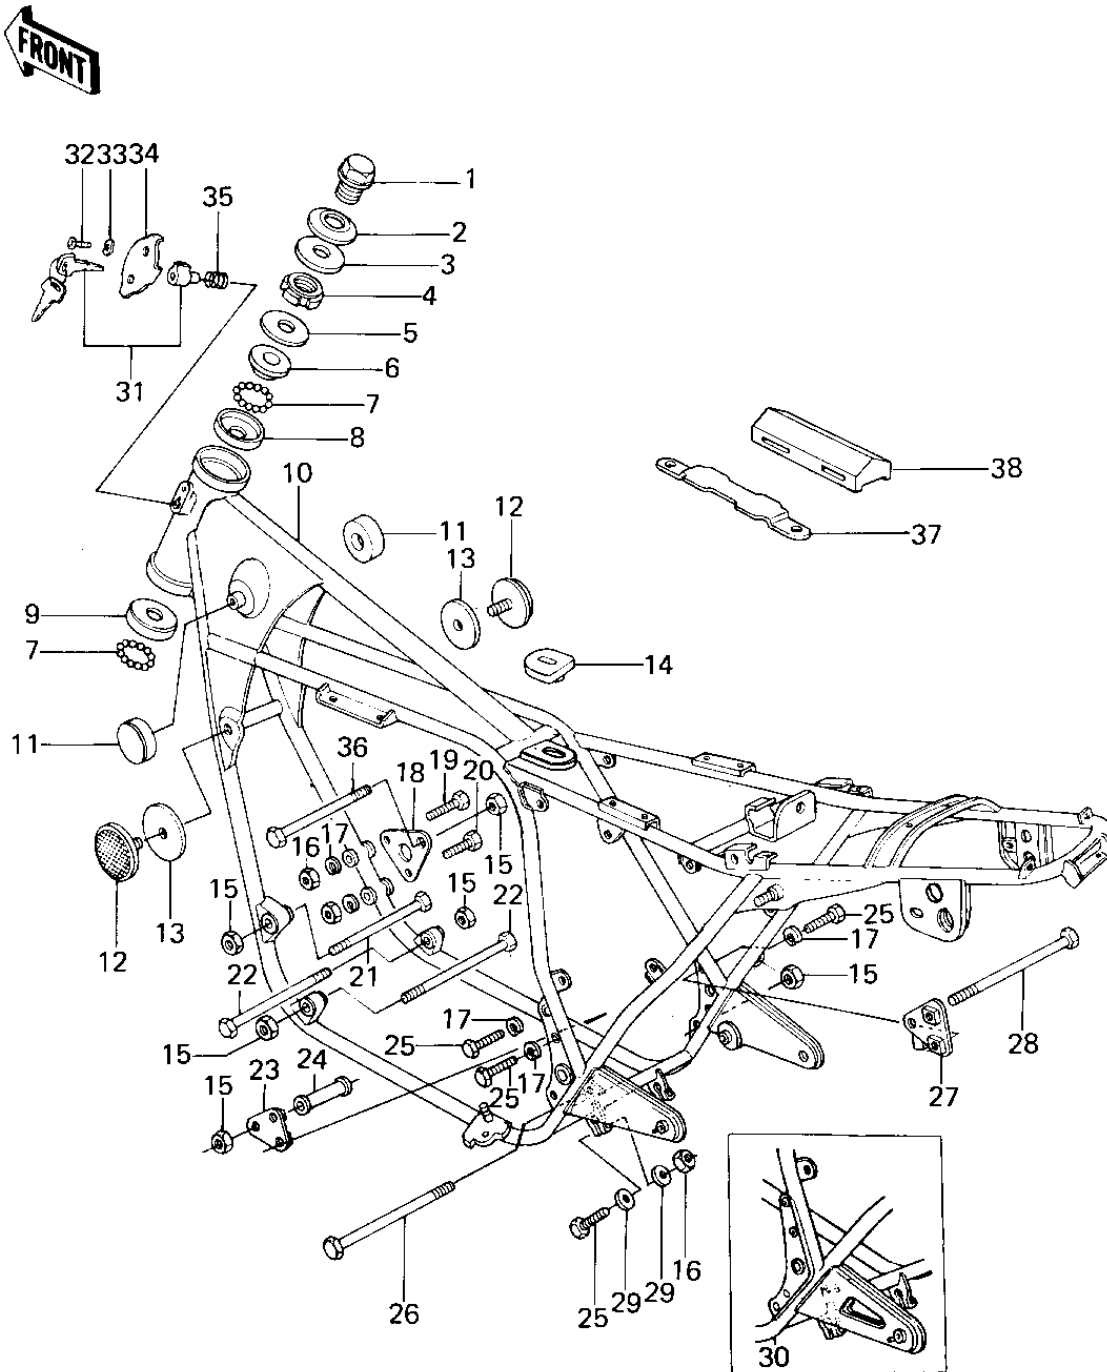

# 1977 KZ650-B1 PARTS DIAGRAM

## FRAME/FRAME FITTINGS

## FRAME/FRAME FITTINGS

ITEM NAME	PART NUMBER	QUANTITY
BOLT,STEERG STEM HEAD (Ref # 1)	92007-031	1
WASHER,STEERG STM HD (Ref # 2)	92022-230	1
WASHER,WAVE (Ref # 3)	46100-003	1
NUT STEERING STEM LCK (Ref # 4)	92090-007	1
CAP, STEERING STEM (Ref # 5)	46098-016	1
CONE,STRNG STM BRNG (Ref # 6)	92047-011	1
BALL STEEL 1/4' (Ref # 7)	600A0800	39
RACE STRNG STEM BERNG (Ref # 8)	92048-006	1
RACE,STRNG STM BRNG (Ref # 9)	92048-008	1
FRAME (Ref # 10)	32002-155	1
DAMPER RUBBER-FL TANK (Ref # 11)	92075-101	2
REFLECTOR,REFLEX (Ref # 12)	28012-016	2
DAMPER RUBBER,REFLECT (Ref # 13)	92094-011	2
DAMPER RUBBER FUEL TA (Ref # 14)	92075-295	1
NUT,LOCK,10MM (Ref # 15)	92019-021	6
NUT,8MM (Ref # 16)	311B0800	4
WASHER SPRING 8MM (Ref # 17)	461F0800	6
PLATE,FRONT ENG.MOUNT (Ref # 18)	32030-063	1
BOLT-8X63 (Ref # 19)	92001-1397	1
BOLT,HEX HEAD,8X59 (Ref # 20)	110G0859	1
BOLT,HEX HEAD,10X72 (Ref # 21)	92001-1049	1
BOLT,HEX HEAD,10X84 (Ref # 22)	92001-1048	2
PLATE,RR ENG MONT,L.H (Ref # 23)	32030-064	1
COLLAR,L=54MM. (Ref # 24)	92027-275	1
BOLT (Ref # 25)	92001-1578	6
BOLT,HEX HEAD,10X219 (Ref # 26)	92091-032	1
PLATE,RR ENG MONT,R.H (Ref # 27)	32030-065	1
BOLT,ENGINE MOUNTING (Ref # 28)	92091-023	1
WASHER PLAIN 8MM (Ref # 29)	410B0800	4

### FRAME/FRAME FITTINGS

ITEM NAME	PART NUMBER	QUANTITY
FRAME (Ref # 30)	32002-1049	1
LOCK-ASSY,STEERING (Ref # 31)	27016-5009	1
LOCK-ASSY,STEERING (Ref # 31)	27016-5009	1
SCREW-TAPPING (Ref # 32)	92008-007	1
WASHER (Ref # 33)	92097-003	1
CAP,STEERING LOCK (Ref # 34)	11012-1134	1
SPRING-STEERING LOCK (Ref # 35)	27032-001	1
BOLT,HEX HEAD,10X46 (Ref # 36)	92001-1050	2
BRACKET,IGNITION COIL (Ref # 37)	11034-1125	2
DAMPER,IGNITION COIL (Ref # 38)	92075-1033	2