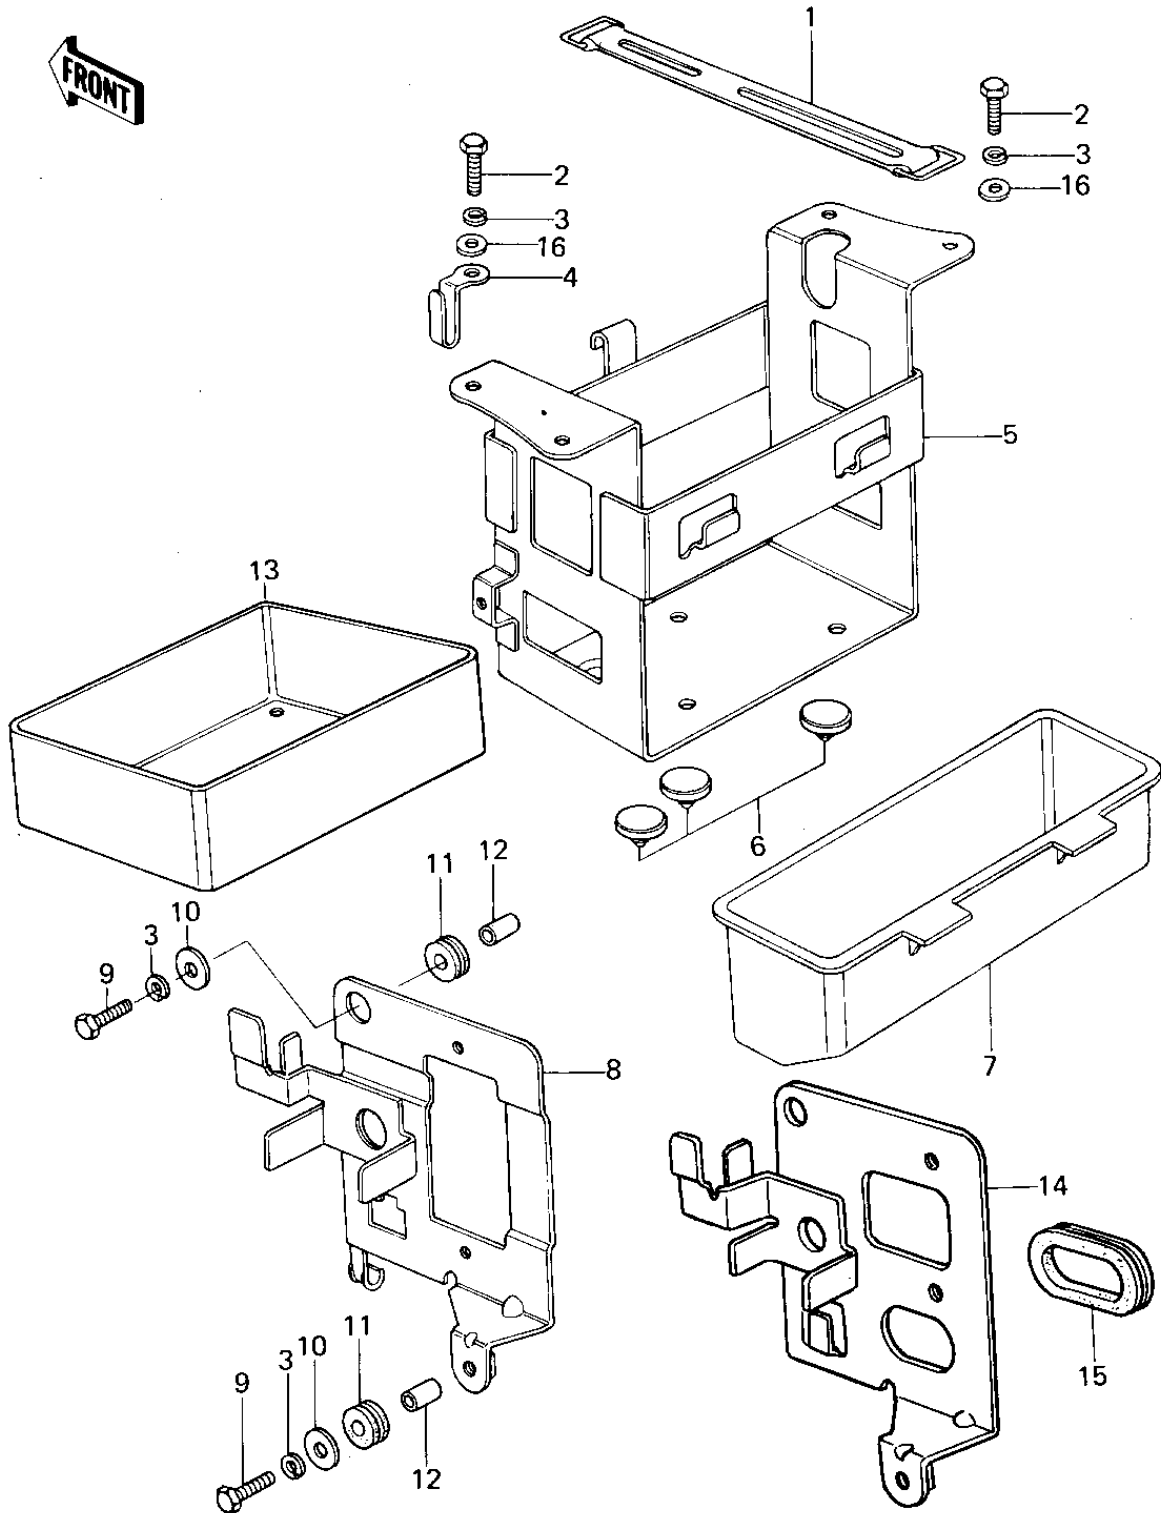

# 1978 KZ650-B2 PARTS DIAGRAM

BATTERY CASE/TOOL CASE

## 1978 KZ650-B2 PARTS LIST

### BATTERY CASE/TOOL CASE

ITEM NAME	PART NUMBER	QUANTITY
BAND,OIL TANK (Ref # 1)	92072-054	1
BOLT-UPSET,6X12 (Ref # 2)	112G0612	1
WASHER SPRING 6MM (Ref # 3)	461F0600	1
BRACKET,HELMET HOLDER (Ref # 4)	32122-057	1
CASE,BATTERY (Ref # 5)	32097-043	1
CASE,BATTERY (Ref # 5)	32097-1005	1
DAMPER RUBBER (Ref # 6)	92075-078	1
CASE,TOOL (Ref # 7)	32098-028	1
BRACKET,ELECTRO BASE (Ref # 8)	32129-016	1
BOLT-UPSET (Ref # 9)	112G0625	1
WASHER,PLAIN,7MM (Ref # 10)	92022-228	1
DAMPER (Ref # 11)	92075-317	1
COLLAR-CLAMP (Ref # 12)	92027-291	1
CASE,BATTERY (Ref # 13)	32099-015	1
BRACKET,ELECTRO BASE (Ref # 14)	11036-1089	1
GROMMET,ELECTO BASE (Ref # 15)	92071-1007	1
WASHER PLAIN 6MM (Ref # 16)	410B0600	1