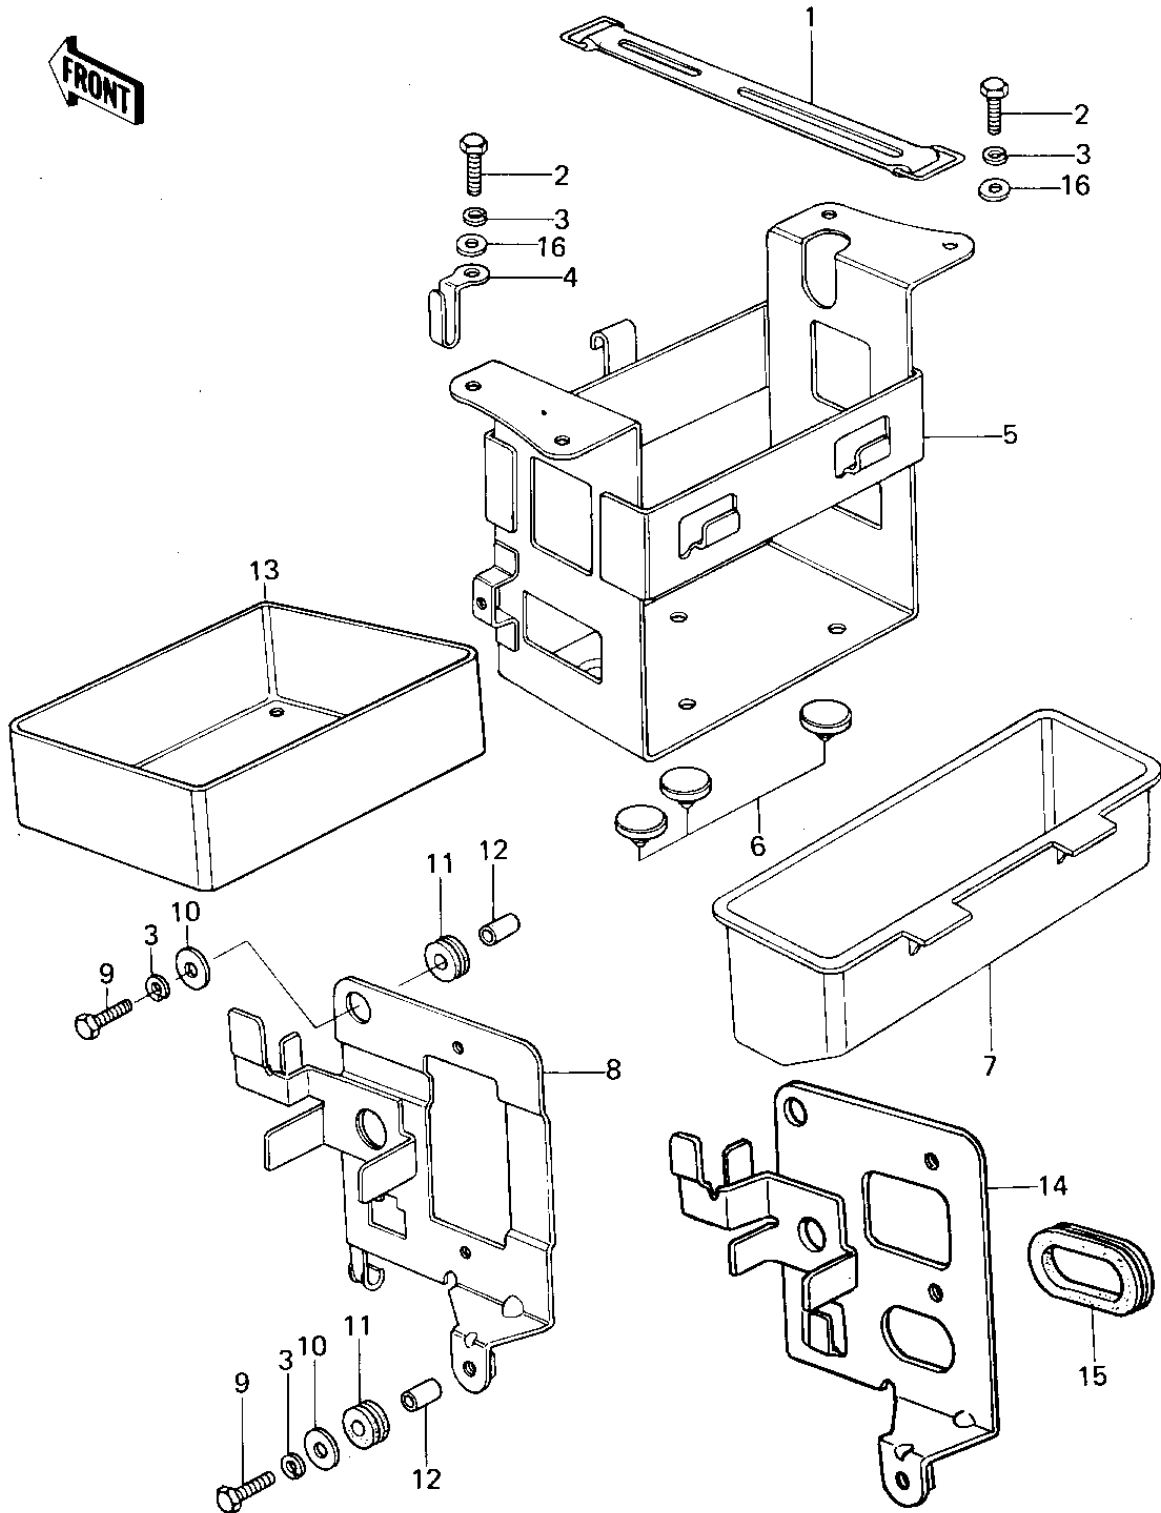

1978 KZ650-B2A PARTS DIAGRAM

BATTERY CASE/TOOL CASE

1978 KZ650-B2A PARTS LIST

BATTERY CASE/TOOL CASE

ITEM NAME	PART NUMBER	QUANTITY
BAND,OIL TANK (Ref # 1)	92072-054	1
BOLT-UPSET,6X12 (Ref # 2)	112G0612	4
WASHER SPRING 6MM (Ref # 3)	461F0600	6
BRACKET,HELMET HOLDER (Ref # 4)	32122-057	1
CASE,BATTERY (Ref # 5)	32097-043	1
CASE,BATTERY (Ref # 5)	32097-1005	1
DAMPER RUBBER (Ref # 6)	92075-078	3
CASE,TOOL (Ref # 7)	32098-028	1
BRACKET,ELECTRO BASE (Ref # 8)	32129-016	1
BOLT-UPSET (Ref # 9)	112G0625	2
WASHER,PLAIN,7MM (Ref # 10)	92022-228	2
DAMPER (Ref # 11)	92075-317	2
COLLAR-CLAMP (Ref # 12)	92027-291	2
CASE,BATTERY (Ref # 13)	32099-015	1
BRACKET,ELECTRO BASE (Ref # 14)	11036-1089	1
GROMMET,ELECTO BASE (Ref # 15)	92071-1007	1
WASHER PLAIN 6MM (Ref # 16)	410B0600	4