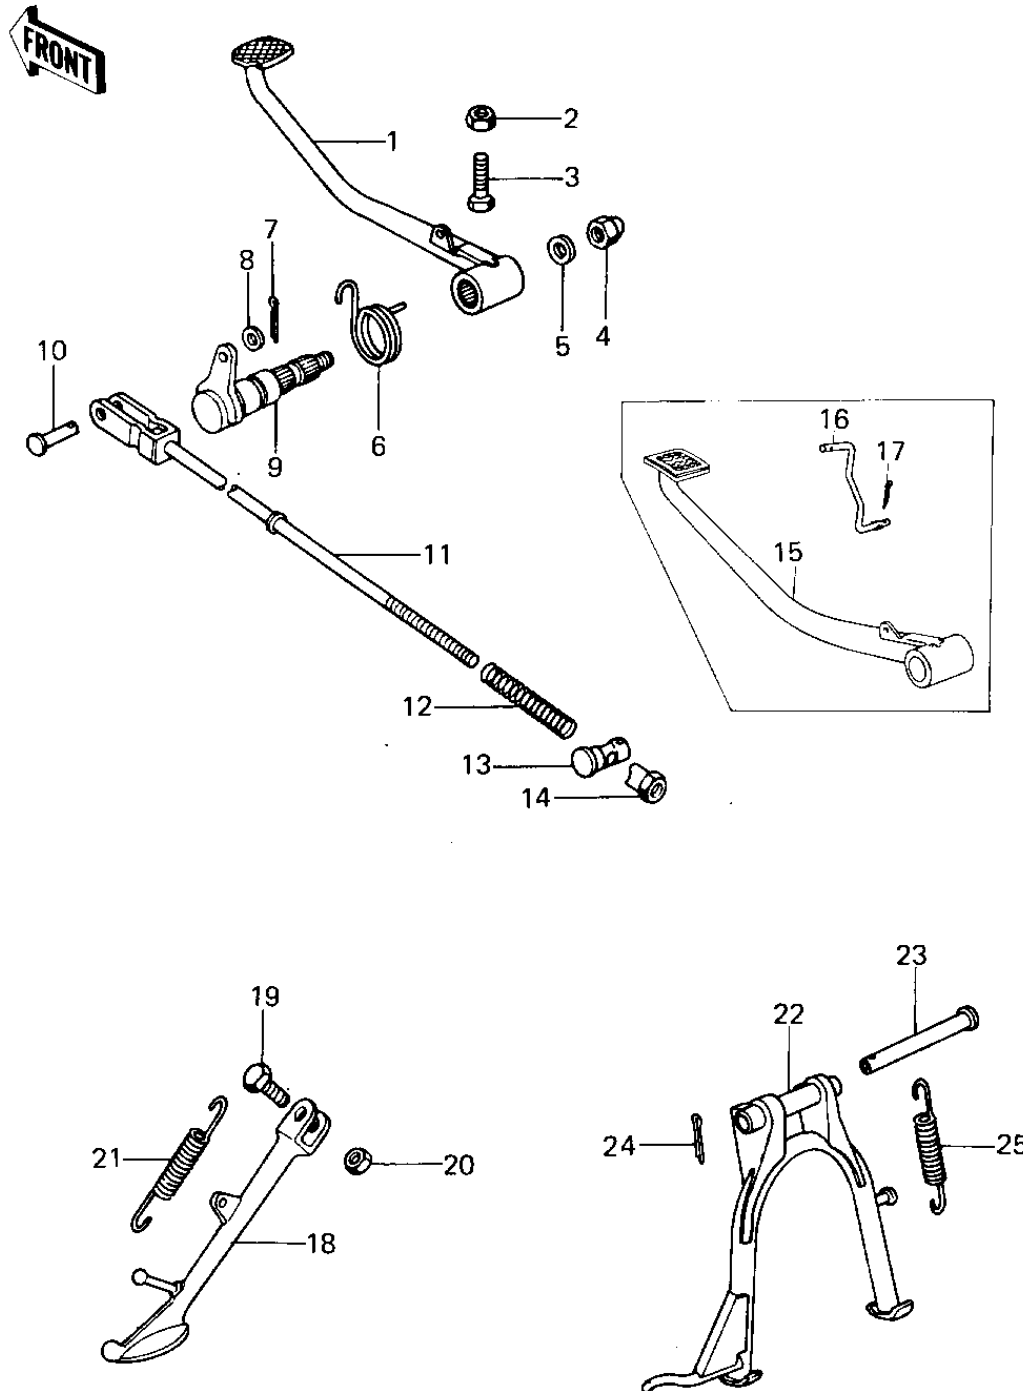

1978 KZ650-B2 PARTS DIAGRAM

STANDS/BRAKE PEDAL

1978 KZ650-B2 PARTS LIST

STANDS/BRAKE PEDAL

ITEM NAME	PART NUMBER	QUANTITY
PEDAL BRAKE (Ref # 1)	43001-1009	1
NUT 6MM (Ref # 2)	311B0600	1
BOLT-UPSET,6X20 (Ref # 3)	112G0620	1
NUT,CAP AND LOCK,8MM (Ref # 4)	92019-013	1
WASHER,8.5X20X1.6 (Ref # 5)	92022-1561	1
SPRING,BRAKE PEDAL (Ref # 6)	43005-022	1
PIN COTTER 2.0X15 (Ref # 7)	550D2015	1
WASHER PLAIN 6MM (Ref # 8)	410B0600	1
SHAFT,BRAKE PEDAL (Ref # 9)	43004-012	1
PIN-BRAKE ROD FITTING (Ref # 10)	92043-064	1
ROD-BRAKE (Ref # 11)	43011-009	1
SPRING,BRAKE ROD (Ref # 12)	43012-001	1
PIN-BRAKE ROD (Ref # 13)	92043-065	1
NUT-BRAKE ROD ADJUST (Ref # 14)	92015-042	1
PEDAL BRAKE (Ref # 15)	43001-1009	1
HOOK,BRAKE SWITCH (Ref # 16)	27012-1003	1
PIN COTTER 1.6X10 (Ref # 17)	550D1610	1
STAND-SIDE (Ref # 18)	34024-1103	1
BOLT-SIDE STAND (Ref # 19)	92003-079	1
NUT,10MM (Ref # 20)	314B1000	1
SPRING,SIDE STAND (Ref # 21)	34025-005	1
STAND-MAIN (Ref # 22)	34011-1041	1
SHAFT,MAIN STAND (Ref # 23)	34019-015	1
PIN COTTER 3.0X30 (Ref # 24)	550D3030	1
SPRING,MAIN STAND (Ref # 25)	34023-016	1