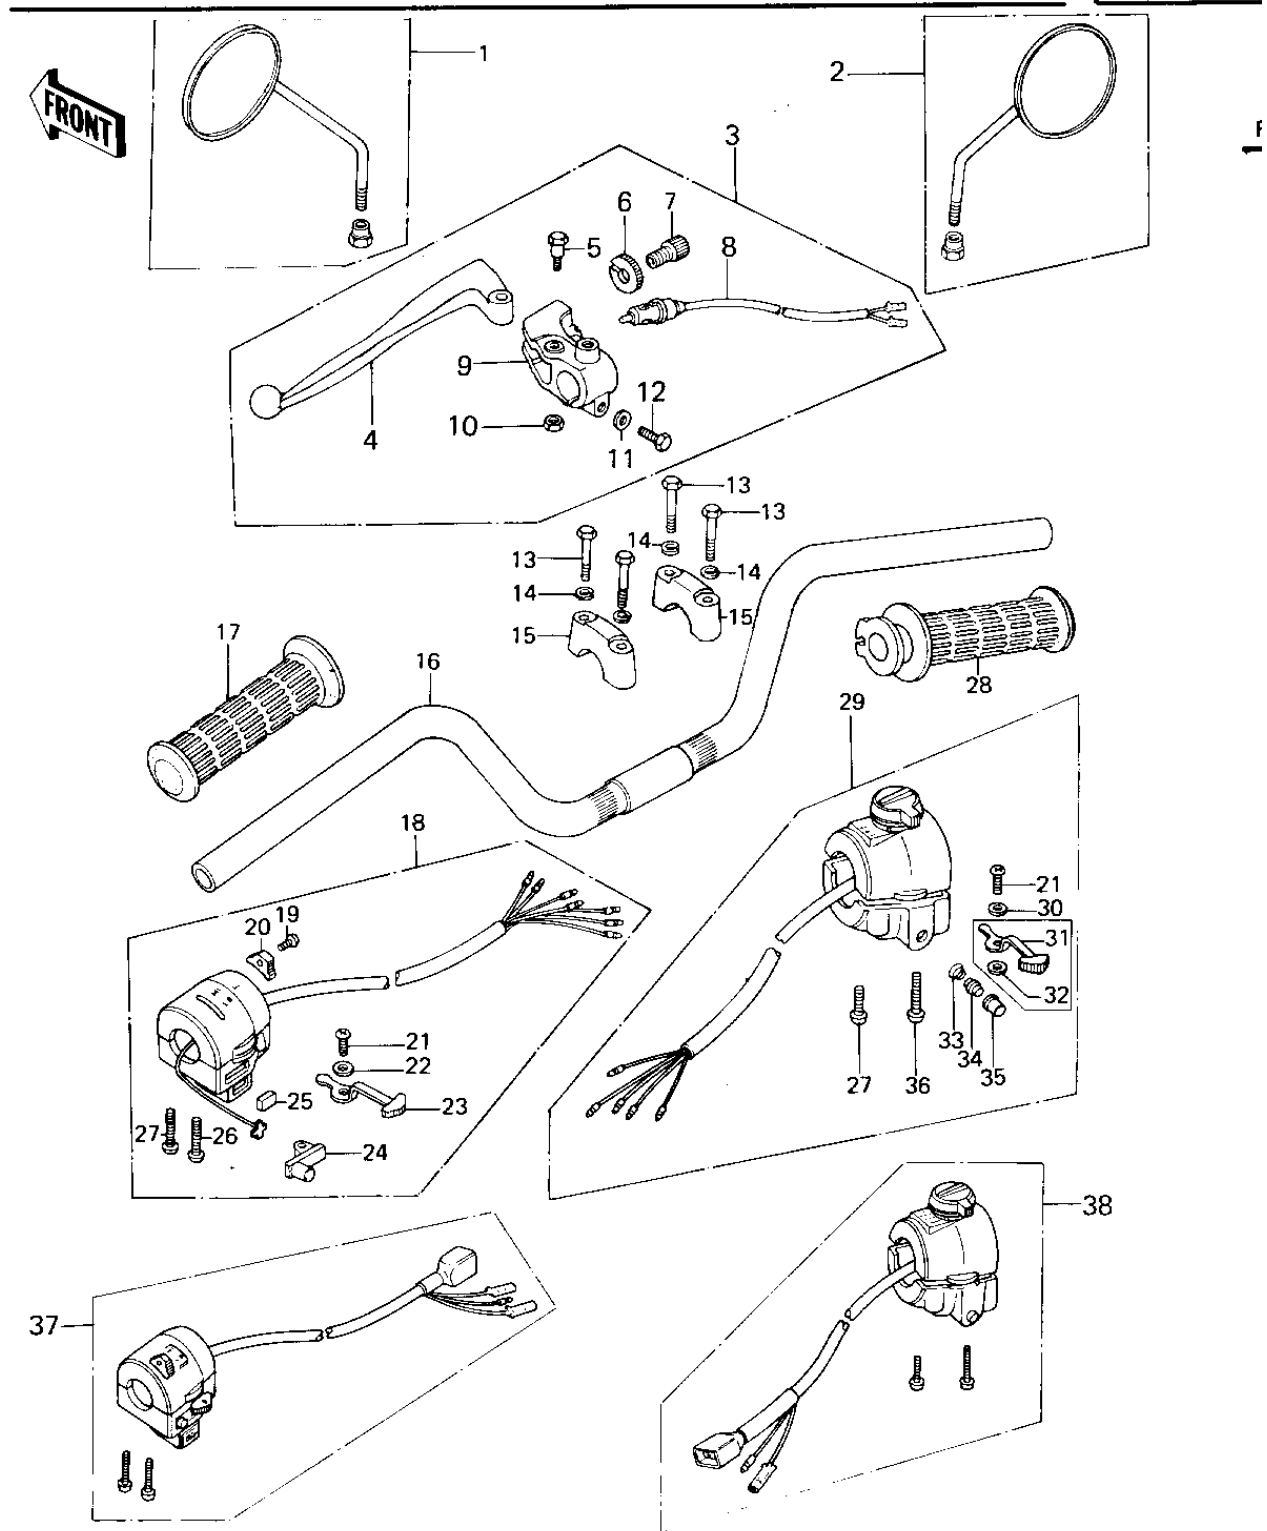

1978 KZ650-B2 PARTS DIAGRAM

HANDLEBAR

1978 KZ650-B2 PARTS LIST

HANDLEBAR

ITEM NAME	PART NUMBER	QUANTITY
REAR VIEW MIRROR,L.H (Ref # 1)	56003-019	1
REAR VIEW MIRROR,R.H (Ref # 2)	56002-029	1
LEVER ASSY,CLUTCH (Ref # 3)	46076-054	1
LEVER,CLUTCH (Ref # 4)	46092-023	1
BOLT,HEX HEAD (Ref # 5)	92007-047	1
NUT,CABLE ADJUST NUT (Ref # 6)	46056-007	1
SCREW CABLE ADJUST (Ref # 7)	46055-003	1
SWITCH,CLUTCH (Ref # 8)	27043-002	1
HOLDER,CLUTCH LEVER (Ref # 9)	46094-019	1
NUT,LOCK 6MM (Ref # 10)	92017-014	1
WASHER PLAIN 6MM (Ref # 11)	410B0600	1
BOLT HEX HEAD 6X25 (Ref # 12)	110N0625	1
BOLT 8X38 (Ref # 13)	92001-1405	4
WASHER SPRING 8MM (Ref # 14)	461F0800	4
HOLDER-HANDLEBAR (Ref # 15)	46012-008	2
HANDLEBAR (Ref # 16)	46003-038	1
HANDLEBAR (Ref # 16)	46003-1026	1
RUBBER,L.H GRIP (Ref # 17)	46075-028	1
CASE ASSY,L.H. (Ref # 18)	46091-054	1
CASE ASSY,L.H (Ref # 18)	46091-055	1
SCREW CNTSNK HD 3X8 (Ref # 19)	221B0308A	1
KNOB,LIGHTING SW L.H (Ref # 20)	46044-013	1
SCREW PAN HEAD 3X5 (Ref # 21)	220B0305A	2
WASHER (Ref # 22)	92095-010	1
KNOB,LIGHTING SW L.H (Ref # 23)	46043-005	1
BUTTON,HORN SWITCH (Ref # 24)	46028-007	1
UNAVAILABLE IN PRICE BOOK (Ref # 25)	92012-019	1
SCREW-PAN-CROS (Ref # 26)	220B0535	1
SCREW PAN HEAD 5X30 (Ref # 27)	220B0530	2

1978 KZ650-B2 PARTS LIST

HANDLEBAR

ITEM NAME	PART NUMBER	QUANTITY
GRIP ASSY,THROTTLE (Ref # 28)	46019-038	1
HOUSING ASSY,R.H. (Ref # 29)	46091-1038	1
WASHER PLAIN 3MM (Ref # 30)	410B0300	1
SWITCH ASSY,HORN BUTN (Ref # 33)	27010-1009	1
SWITCH ASSY,HORN BUTN (Ref # 34)	27010-1009	1
SWITCH ASSY,HORN BUTN (Ref # 35)	27010-1009	1
SCREW-PAN-CROS (Ref # 36)	220B0540	1
HOUSING ASSY,CONT,L.H (Ref # 37)	46091-1048	1
HOUSING ASSY,CONT,R.H (Ref # 38)	46091-1047	1